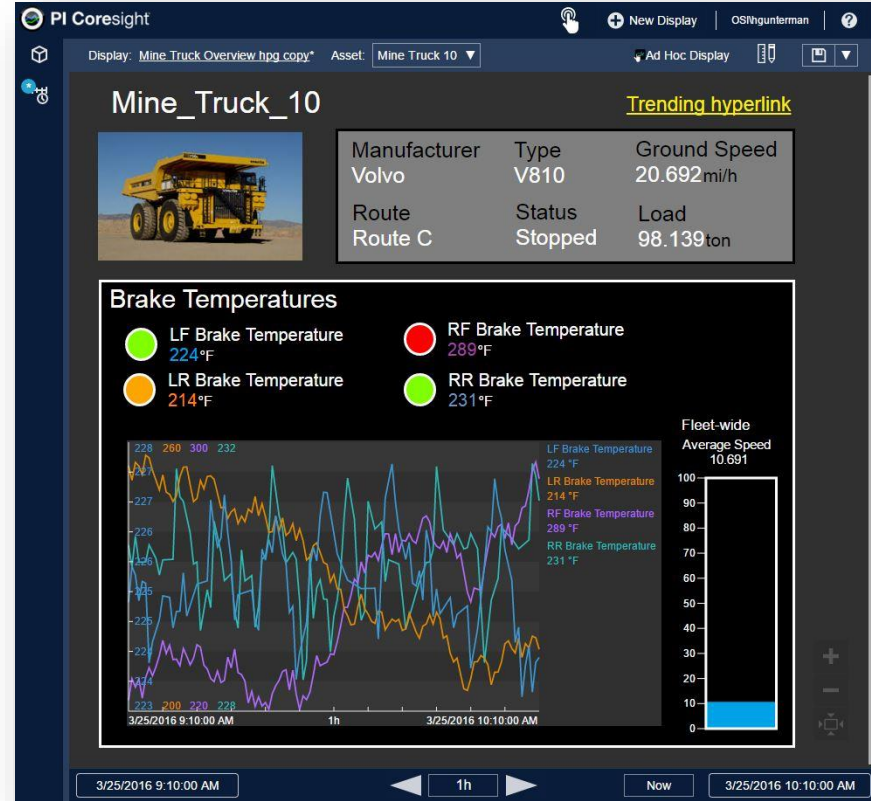

PI Coresight 2016: PI Coresight Like Never Before

PI Coresight 2016 puts power and flexibility into your hands

- **Mobile** data access
- **Easy** display creation
- **Rapid** deployment
- **Collaboration** platform for critical events

Visit the demo pod to learn more!