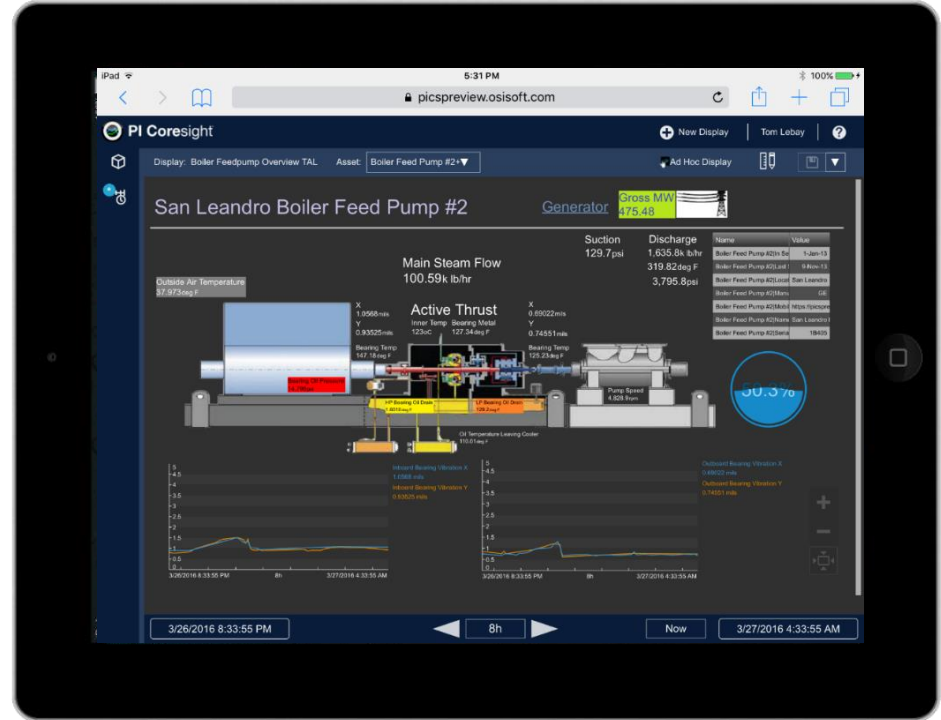

# What is PI Coresight?

The fastest, easiest way to visualize PI System data

- Access data from any web browser, including **mobile** device browsers
- Collaborate and **share** comments across the company
- Deploy and **roll-out rapidly**

# Data as Mobile as You Are: Tablet Experience

- Full graphical views  
See the same views as you would on a desktop
- Context switching  
Re-use the same displays to view similar assets
  - Specify user-specific search roots
- Event Frame integration  
View event comparisons or event details
  - View and add comments