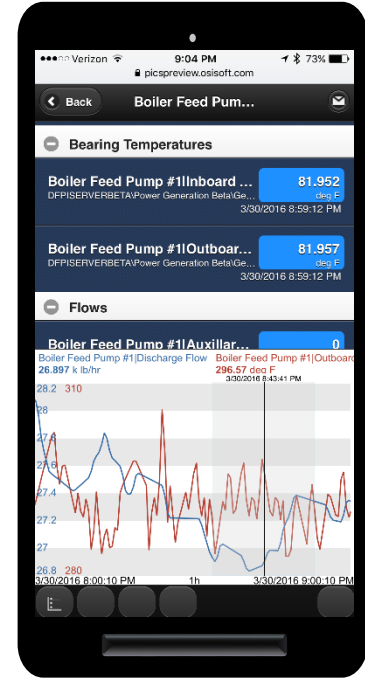

# What is PI Coresight?

The fastest, easiest way to visualize PI System data

- Access data from any web browser, including **mobile** device browsers
- Collaborate and **share** comments across the company
- Deploy and **roll-out rapidly**

# NEW in PI Coresight 2016

Full display  
editor

Multi-state  
support

Custom  
images

Event  
commentary

...and more!

# Data as Mobile as You Are: Tablet Experience

- Full graphical views  
See the same views as you would on a desktop
- Context switching  
Re-use the same displays to view similar assets
  - Specify user-specific search roots
- Event Frame integration  
View event comparisons or event details
  - View and add comments

# A Full-Featured Phone Experience

- **Full graphical views**  
See the same views as you would on a desktop
- **Compact asset views**  
Quickly view reformatted, phone-optimized displays
- **Manipulate time settings**  
Pinch and swipe to change the time range
- **Share data via email**  
Use one-touch email integration to share displays