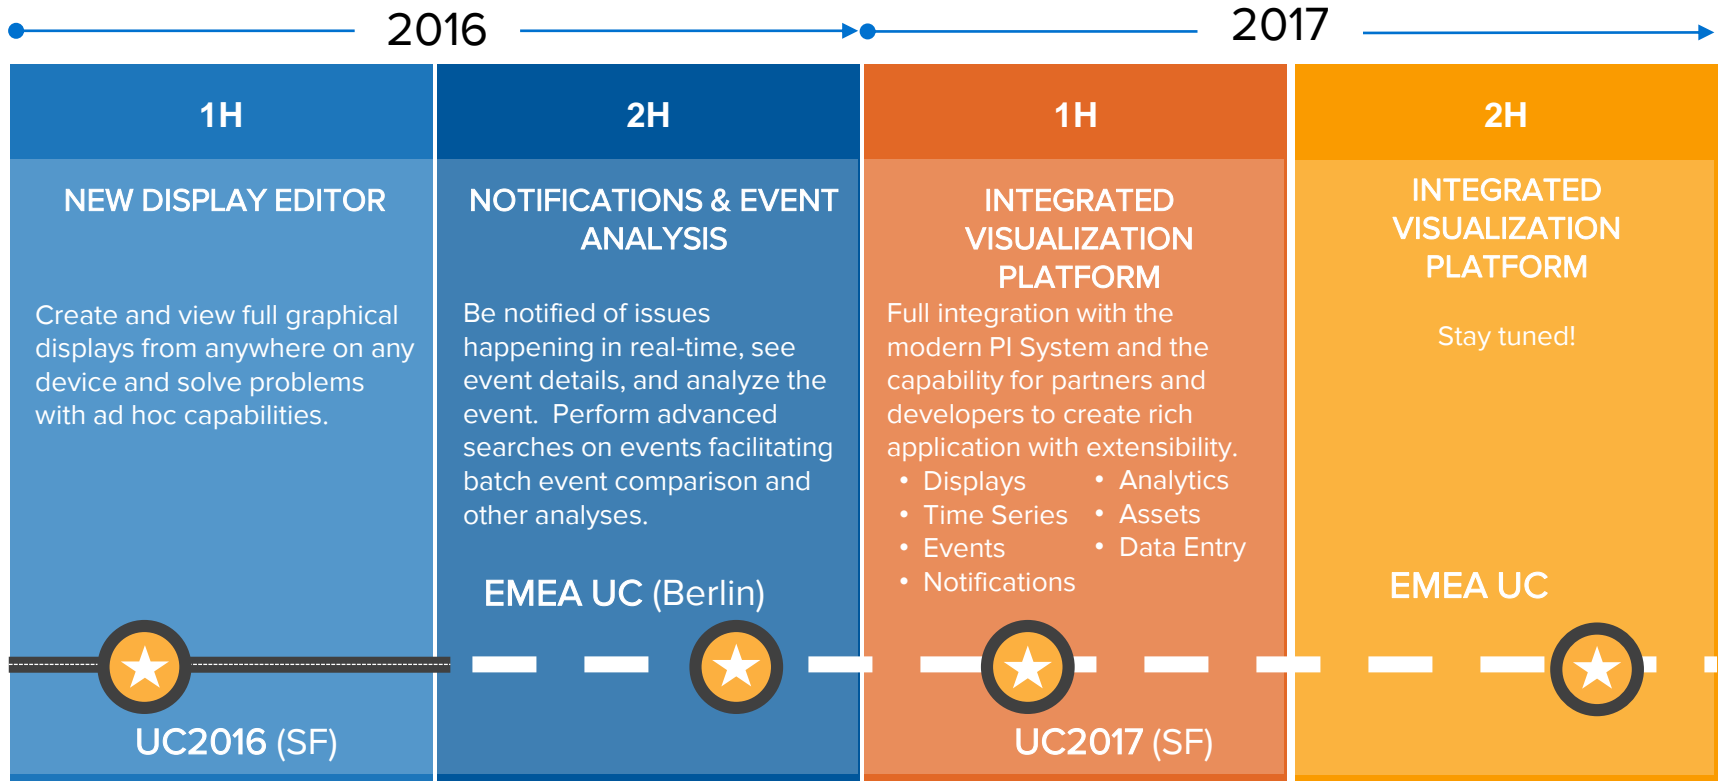

PI Coresight Roadmap