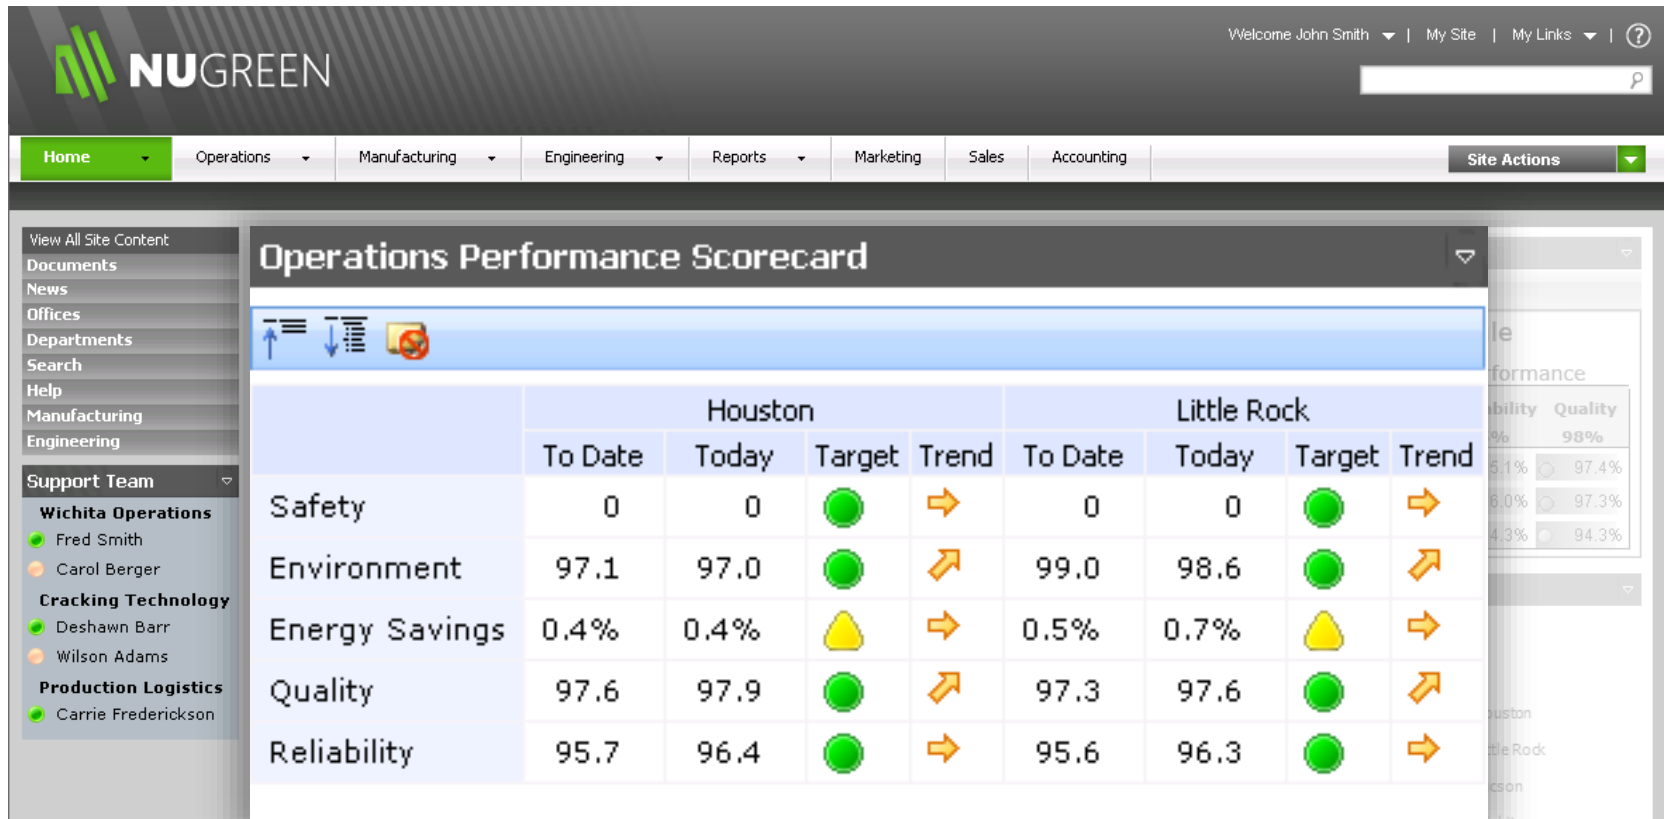

## Using OSIsoft-Microsoft Integration

“ We selected OSIsoft and Microsoft to provide **real time visibility into our largest oilfield production operations**. Despite the vast complexities of our business, the **PI System and SharePoint 2007** were quickly deployed allowing my people in the field and at HQ to have real time access. ”

# Technology Integration – RtWebParts for MOSS 2007

RtWebParts Provides Instant Access to Real-Time and Historical Information Through a SharePoint Portal

# Technology Integration – Business Intelligence

Operational Business Intelligence fed by the PI System,  
Integrated with Microsoft's PerformancePoint