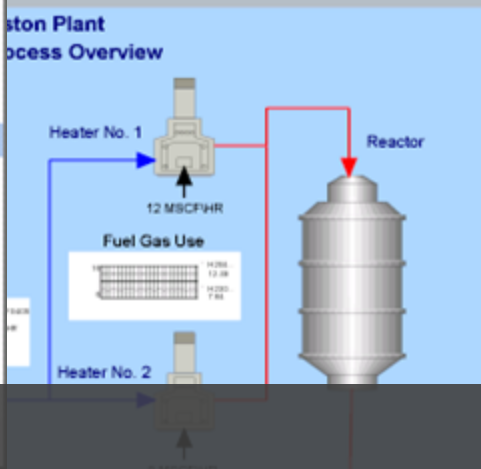

# Cracking Process

Plant

Process Overview

Operations KPIs

City: Houston

- All
- Houston
- Little Rock
- Tucson
- Wichita

	Actual	Target	Trend
Safety Incidents	49	0	141 ↓
Regulation Citations	40	0	119 ↓
Availability	0.93	1.00	0.95 ⚠
In Market Availability	0.95	1.00	0.97 ↓
Fuel Cost	4.71	4.00	Slightly Off Target ⚠
Non Fuel Cost	2.48	2.00	2.47 ⚠
Operating Cost	11.38	9.00	11.31 ⚠