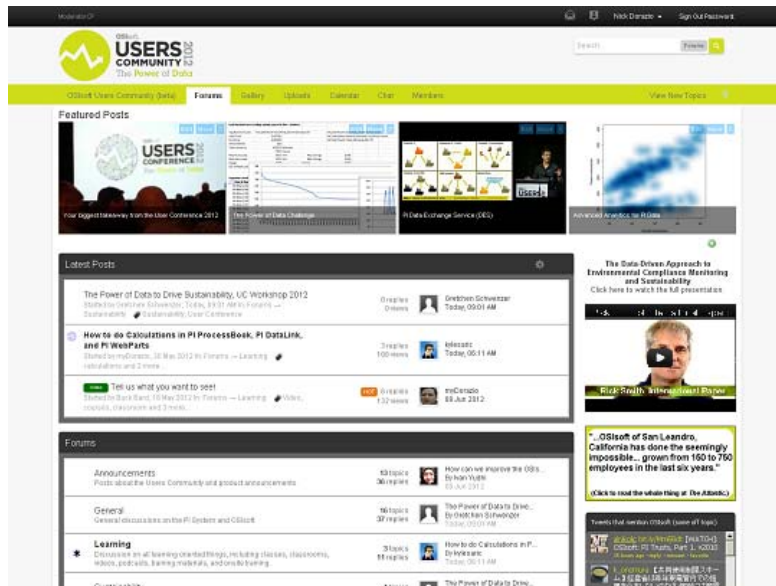

The New OSIsoft Users Community

Continue the Conversations...

...that you started at our seminars and conferences

- It is a **Forum** where:
  - Customers, partners, and employees share ideas and opinions;
  - You can talk directly to our designers and decision makers.
- It is an **Open Community**:
  - No login required for viewing content;
  - To post, register directly or
    - Use Facebook, Twitter, Windows Live, or Google accounts