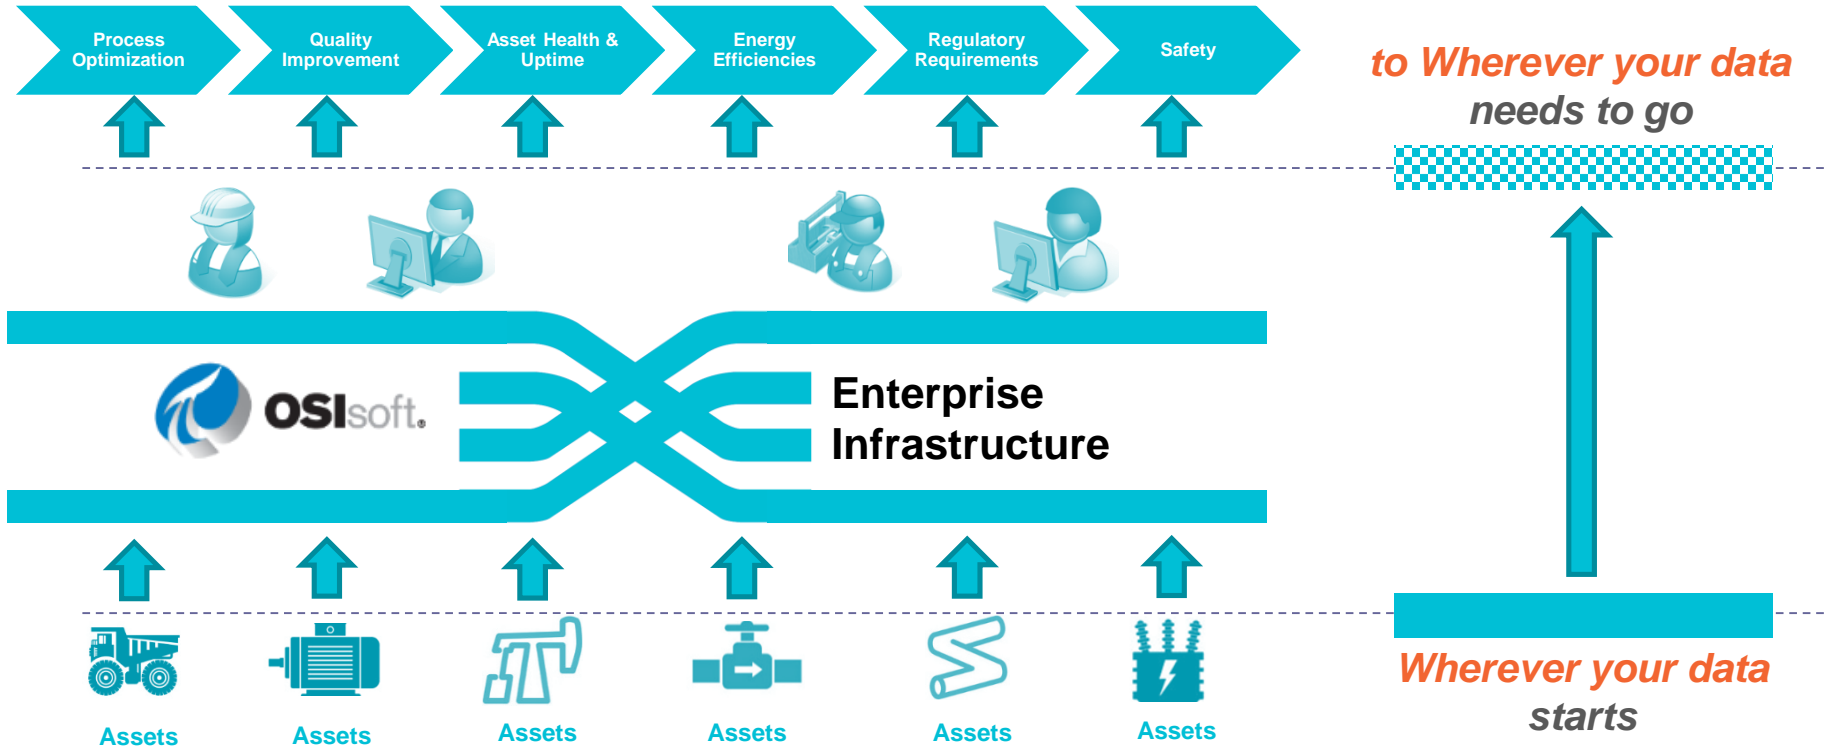

[Help](#)
[About Wikipedia](#)
[Community portal](#)
[Recent changes](#)
[Contact page](#)

Tools

Operational intelligence (OI) is a category of real-time dynamic, business analytics that delivers visibility and insight into data, streaming events and business operations. Operational Intelligence solutions run queries against streaming data feeds and event data to deliver real-time analytic results as operational instructions.^[1] Operational Intelligence provides organizations the ability to make decisions and immediately act on these analytic insights, through manual or automated actions.

Journey to Real-Time Operational Intelligence

OSIsoft

Empowering Business in Real-Time.

© Copyright 2015 OSIsoft, LLC

Journey to Real-time Operational Intelligence

in-fra-structure [in-fruh-struhk-cher]

“It can be generally defined as the set of **interconnected structural** elements that provide **framework supporting** an entire structure of development¹”

SCADA/DCS/PLC/HMI

Asset-equipment/device

An Infrastructure for the Enterprise

Scaling an Infrastructure to the Enterprise

Multiple Sites, Multiple Systems, Multiple Users, Multiple Businesses, Simplified Governance

Context: Critical for scale and valuable insights

Operational Context

Time-series data

- Temperature
- Pressure
- Flow

Asset details

- Name
- Model
- Manufacturer

Process

- Well drilling
- Site