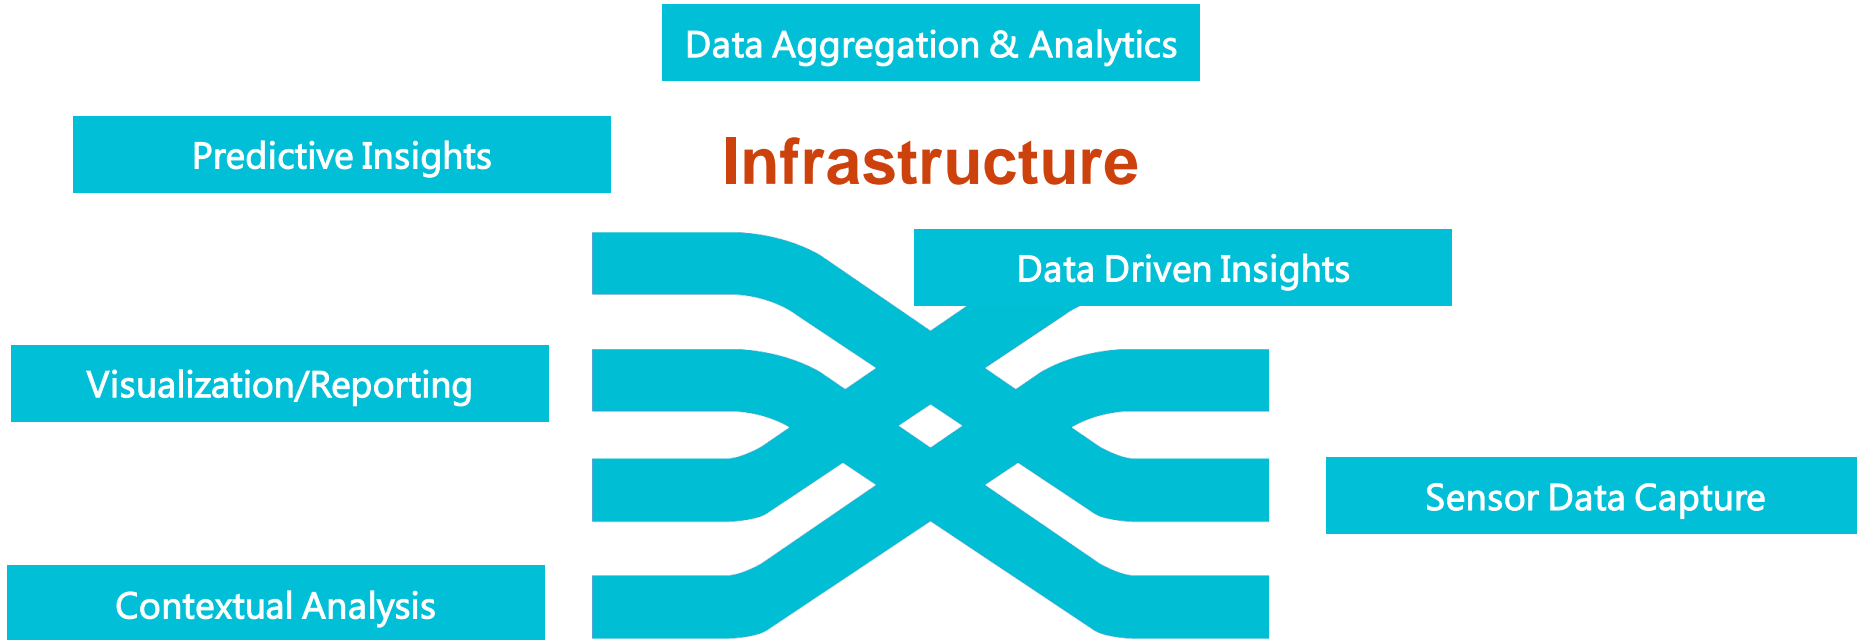

Operational intelligence (OI) is a category of real-time dynamic, business analytics that delivers visibility and insight into data, streaming events and business operations. Operational Intelligence solutions run queries against streaming data feeds and event data to deliver real-time analytic results as operational instructions.^[1] Operational Intelligence provides organizations the ability to make decisions and immediately act on these analytic insights, through manual or automated actions.

[Help](#)
[About Wikipedia](#)
[Community portal](#)
[Recent changes](#)
[Contact page](#)

Tools

Operational intelligence (OI) is a category of real-time dynamic, business analytics that delivers visibility and insight into data, streaming events and business operations. Operational Intelligence solutions run queries against streaming data feeds and event data to deliver real-time analytic results as operational instructions.^[1] Operational Intelligence provides organizations the ability to make decisions and immediately act on these analytic insights, through manual or automated actions.

Journey to Real-Time Operational Intelligence

OSIsoft

Empowering Business in Real-Time.

© Copyright 2015 OSIsoft, LLC

Journey to Real-time Operational Intelligence

in-fra-structure [in-fruh-struhk-cher]

“It can be generally defined as the set of **interconnected structural** elements that provide **framework supporting** an entire structure of development¹”

Context: Critical for scale and valuable insights

Operational Context

Time-series data

- Temperature
- Pressure
- Flow

Asset details

- Name
- Model
- Manufacturer

Process

- Well drilling
- Site