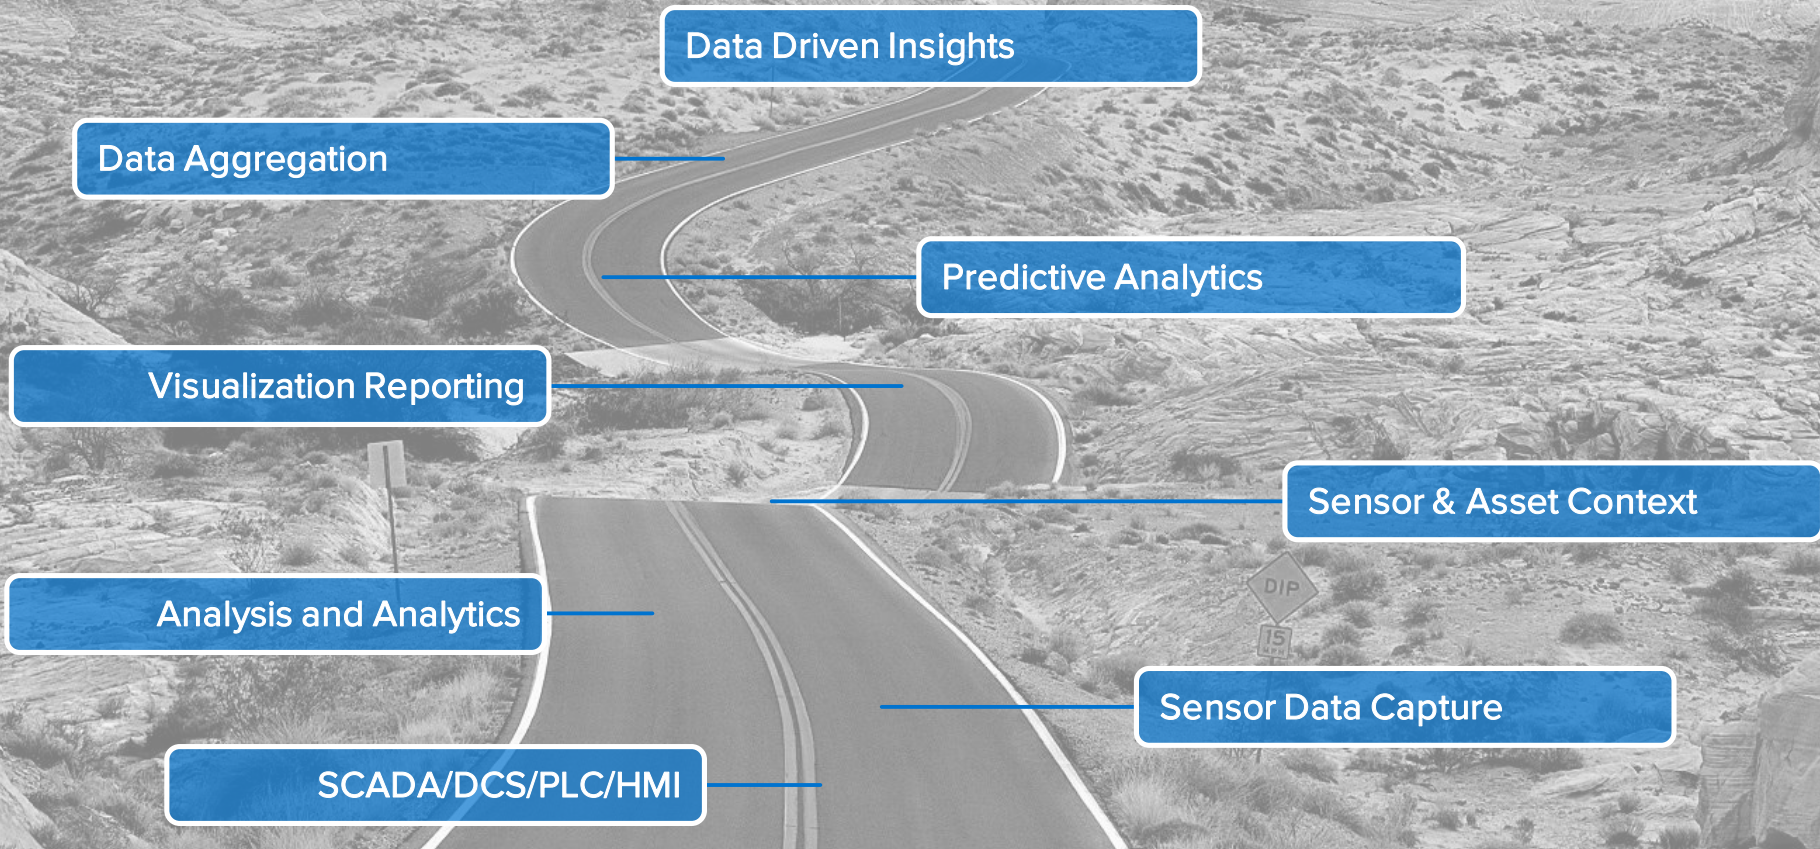

Journey to Real-Time Operational Intelligence

OSIsoft

Empowering Business in Real-Time.

© Copyright 2015 OSIsoft, LLC