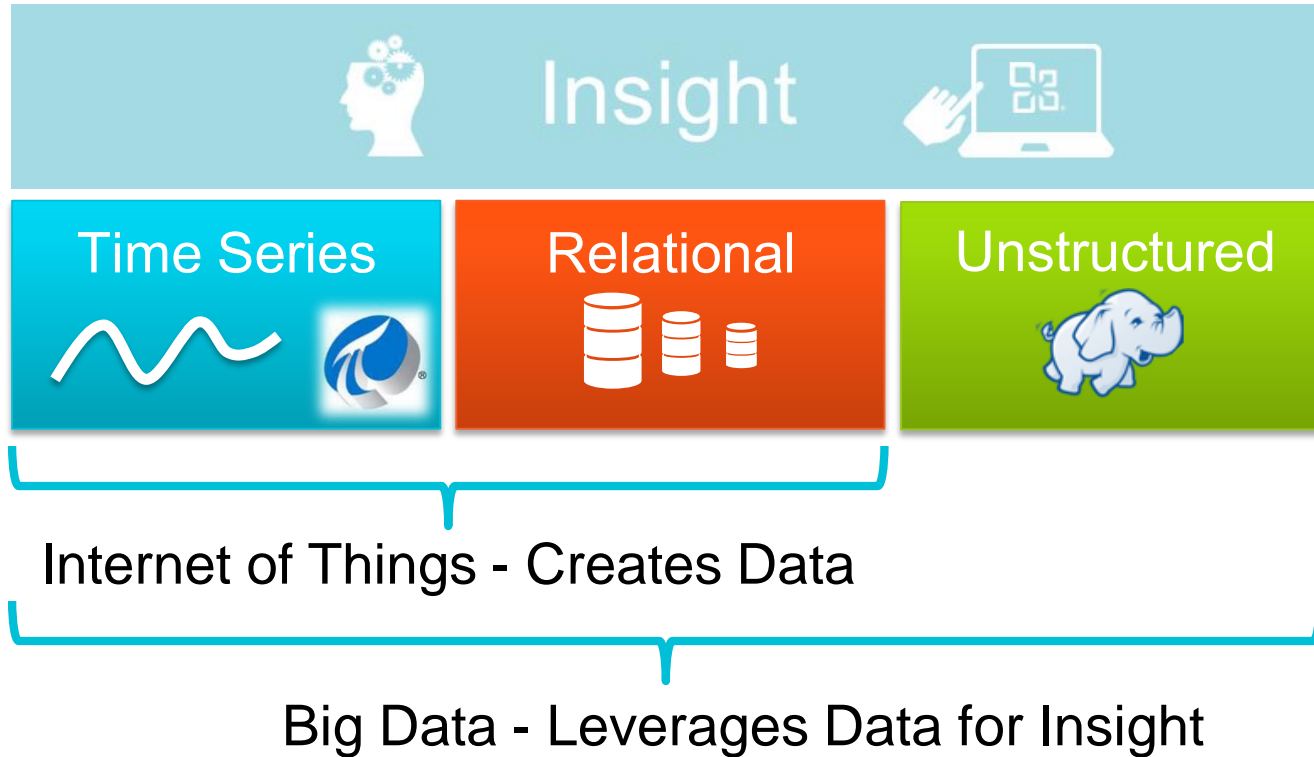

Operational intelligence (OI) is a category of real-time dynamic, business analytics that delivers visibility and insight into data, streaming events and business operations. Operational Intelligence solutions run queries against streaming data feeds and event data to deliver real-time analytic results as operational instructions.^[1] Operational Intelligence provides organizations the ability to make decisions and immediately act on these analytic insights, through manual or automated actions.

[Help](#)
[About Wikipedia](#)
[Community portal](#)
[Recent changes](#)
[Contact page](#)

Tools

Operational intelligence (OI) is a category of real-time dynamic, business analytics that delivers visibility and insight into data, streaming events and business operations. Operational Intelligence solutions run queries against streaming data feeds and event data to deliver real-time analytic results as operational instructions.^[1] Operational Intelligence provides organizations the ability to make decisions and immediately act on these analytic insights, through manual or automated actions.

Megatrends
Influencing
Operations

Innovating for the
Art of the Possible

Global Megatrends

IOT

- Predictive behaviors
- Operational efficiency
- Asset management

Cloud

- Connecting distributed sites
- Lower cost of ownership
- Easier/faster deployment

Mobility

- Connecting people
- Real time context
- In situ decisions

Big Data

- Combined business and operations insights
- Wide scale analytics

The PI Systems essential role in Big Data Initiatives

Agenda