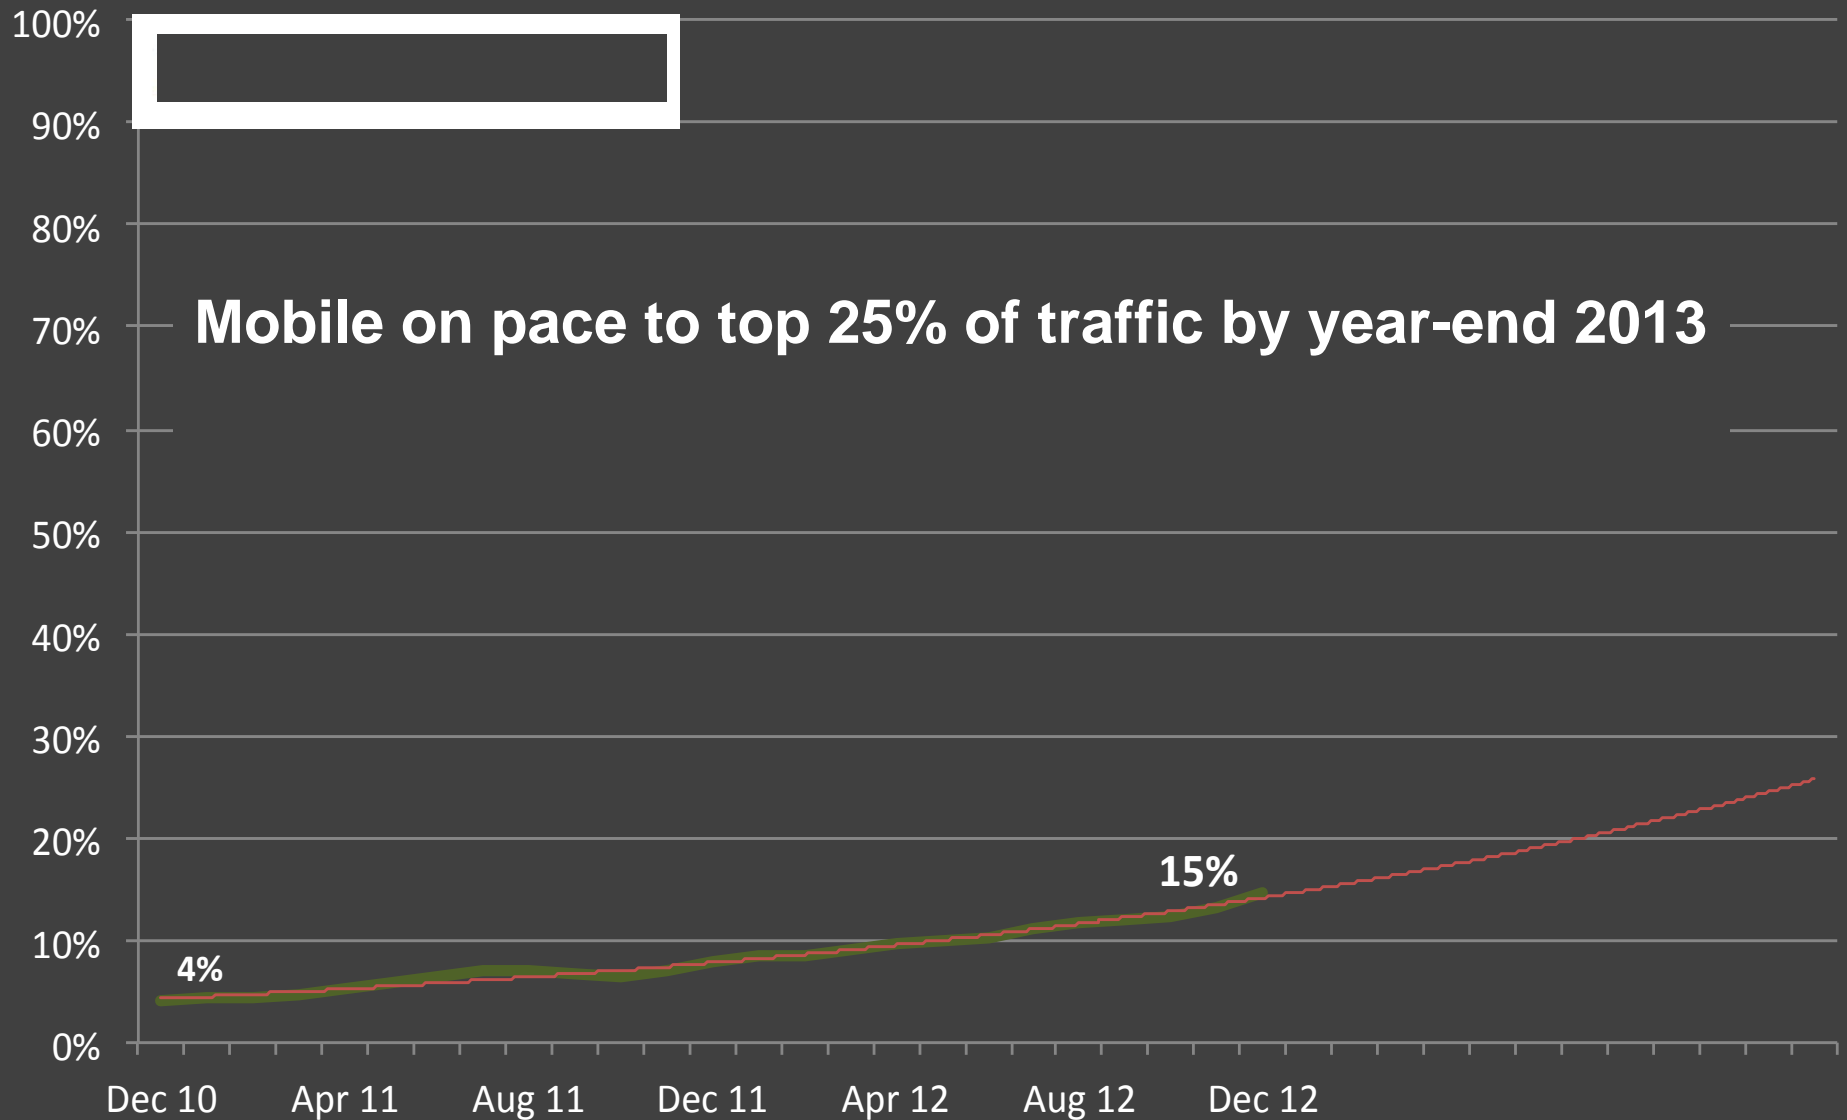

# Mobile Internet As A Percentage Of Total Internet Traffic

Source: StatCounter