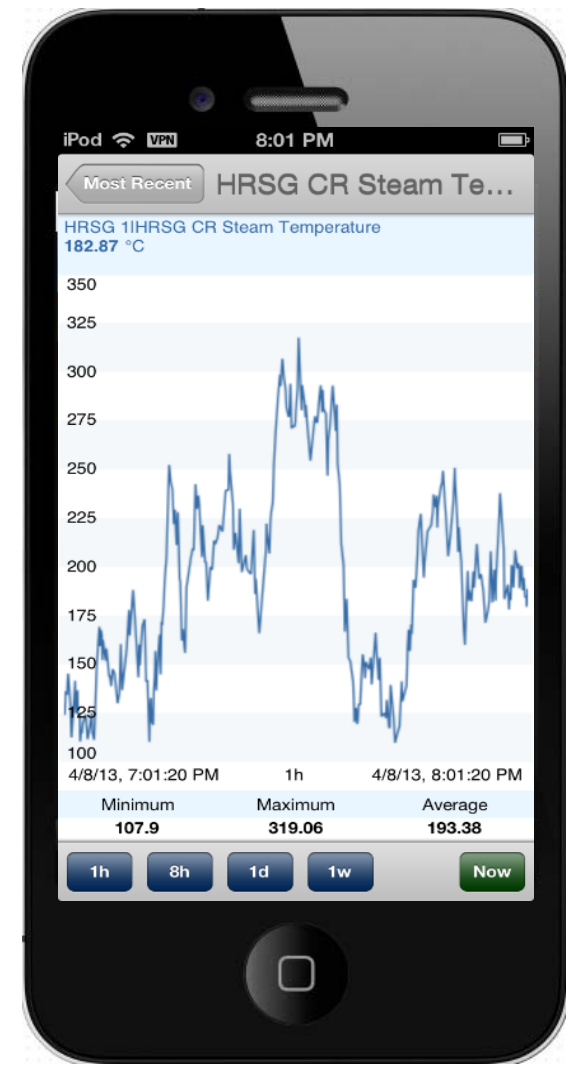

Process Engineer  
**I need to:** access process data anytime, anywhere

**I need to:** Access process data anytime, anywhere

Real-time data on your iPhone

Usage of phone while driving is not recommended 😊

**I need to:** View real-time data when I am making a repair

Visual analysis on your iPad

Maintenance Engineer  
**I need to:** View real-time data when I am making a repair

Operator  
**I need to:** respond to notifications and identify problems