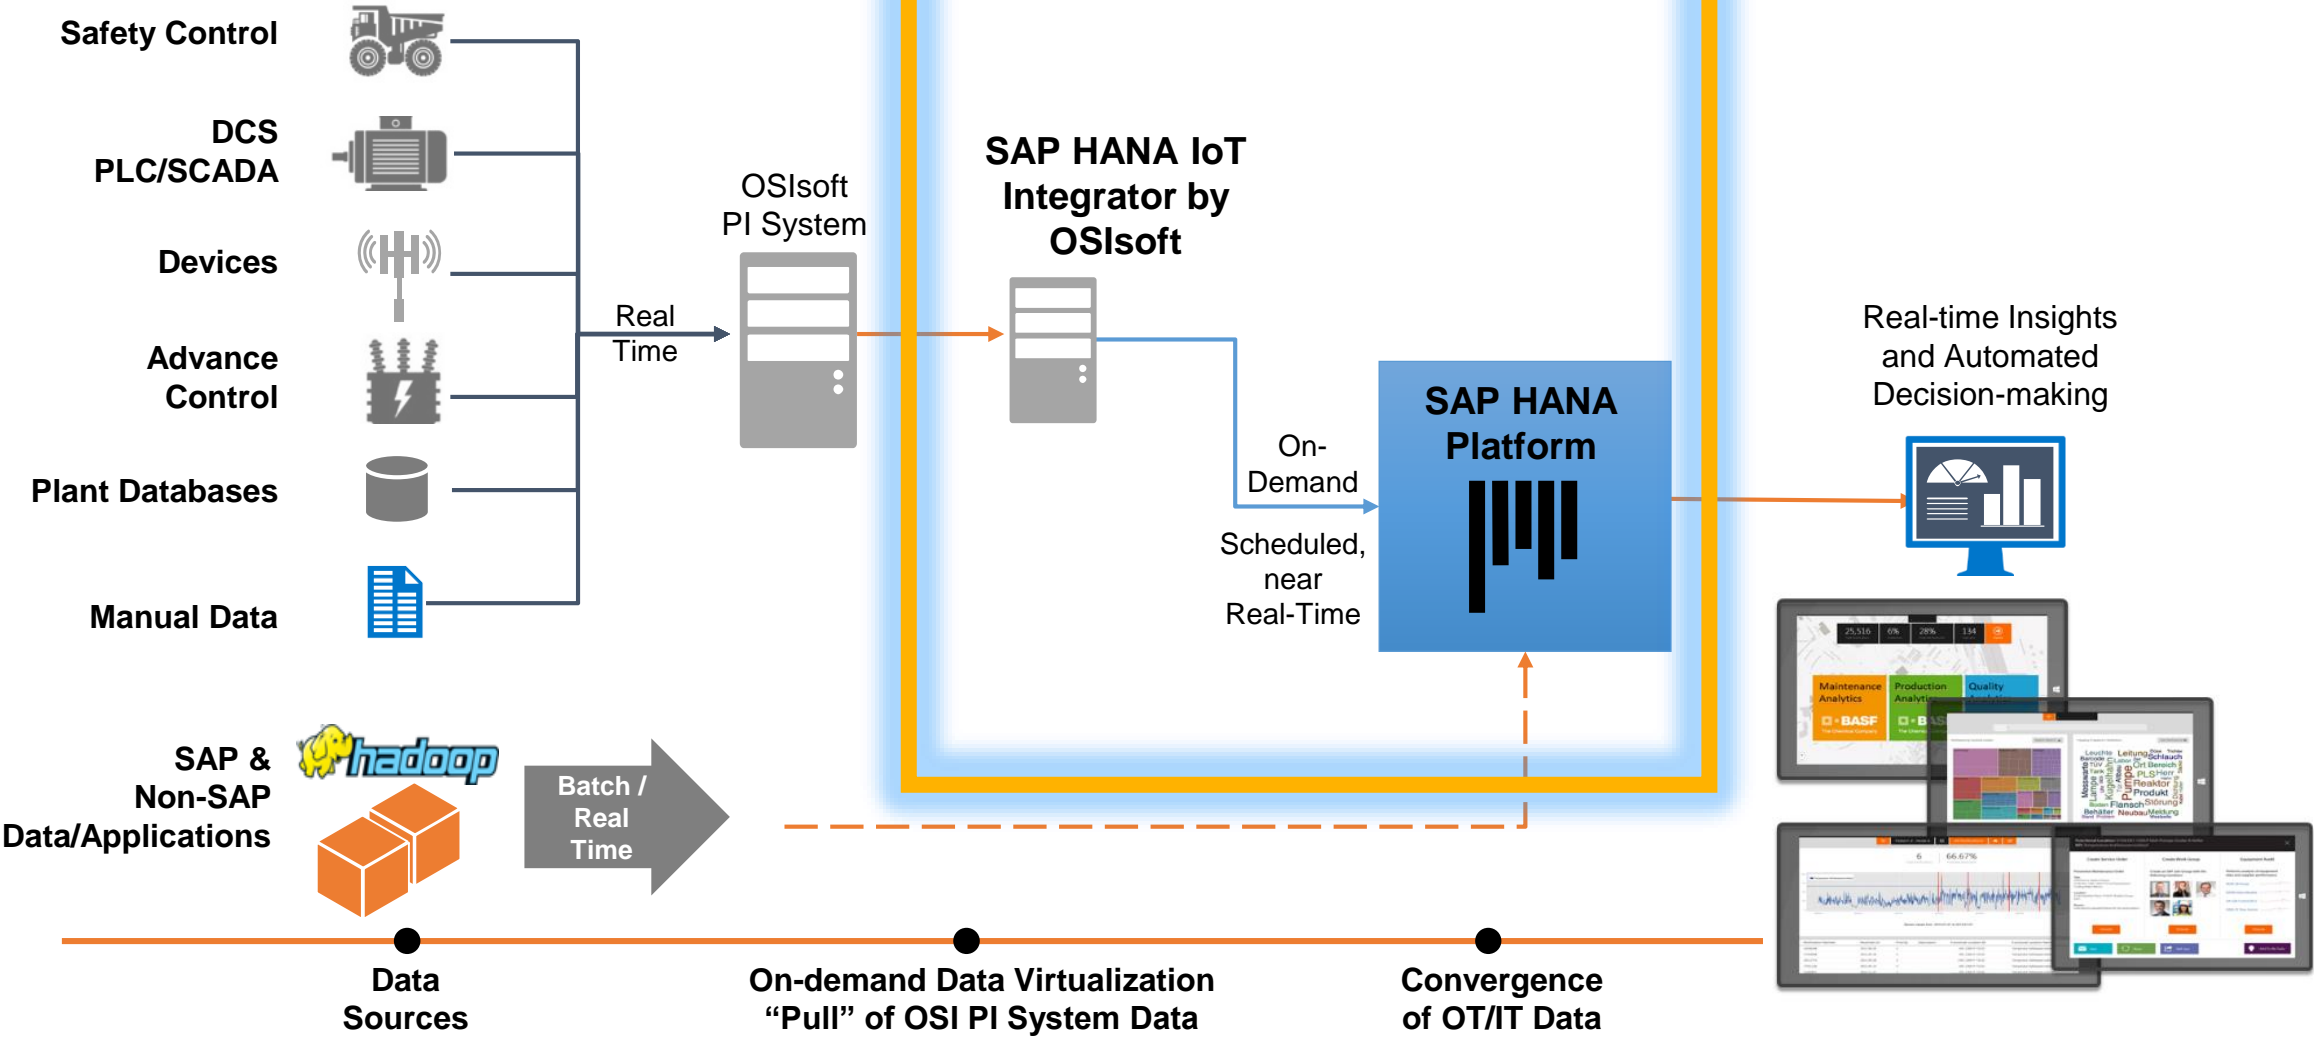

# SAP HANA IoT Integrator by OSIsoft

*Damian Rabinovich*  
SAP

[damian.rabinovich@sap.com](mailto:damian.rabinovich@sap.com)

# Introducing SAP HANA – In memory Data Base

Improving efficiency, sustainability, quality and safety

# SAP HANA Platform and OSIsoft PI Server

Enable real time IT/OT convergence

# Success CASE: EDF ENERGY

**Converging IT and OT worlds for Asset Health Monitory - processing 500M sensor records with HANA IoT connector by OSIsoft and SAP IoT Platform**

to **Outcomes**