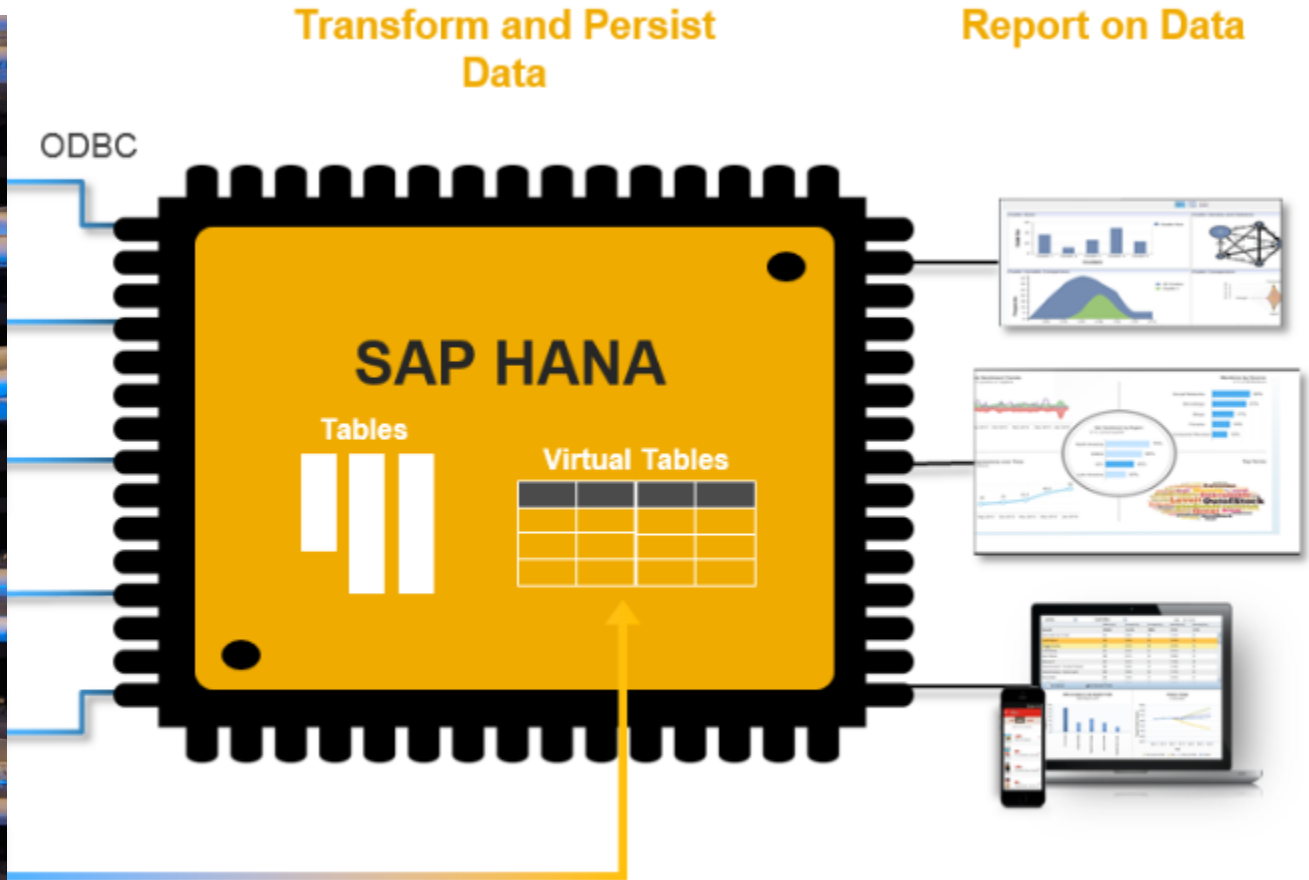

# SAP HANA IoT Integrator by OSIsoft

*Damian Rabinovich*  
SAP

[damian.rabinovich@sap.com](mailto:damian.rabinovich@sap.com)

# Introducing SAP HANA – In memory Data Base

Improving efficiency, sustainability, quality and safety

# SAP HANA Platform and OSIsoft PI Server

Enable real time IT/OT convergence

# Success CASE: EDF ENERGY

**Converging IT and OT worlds for Asset Health Monitory - processing 500M sensor records with HANA IoT connector by OSIsoft and SAP IoT Platform**

to **Outcomes**