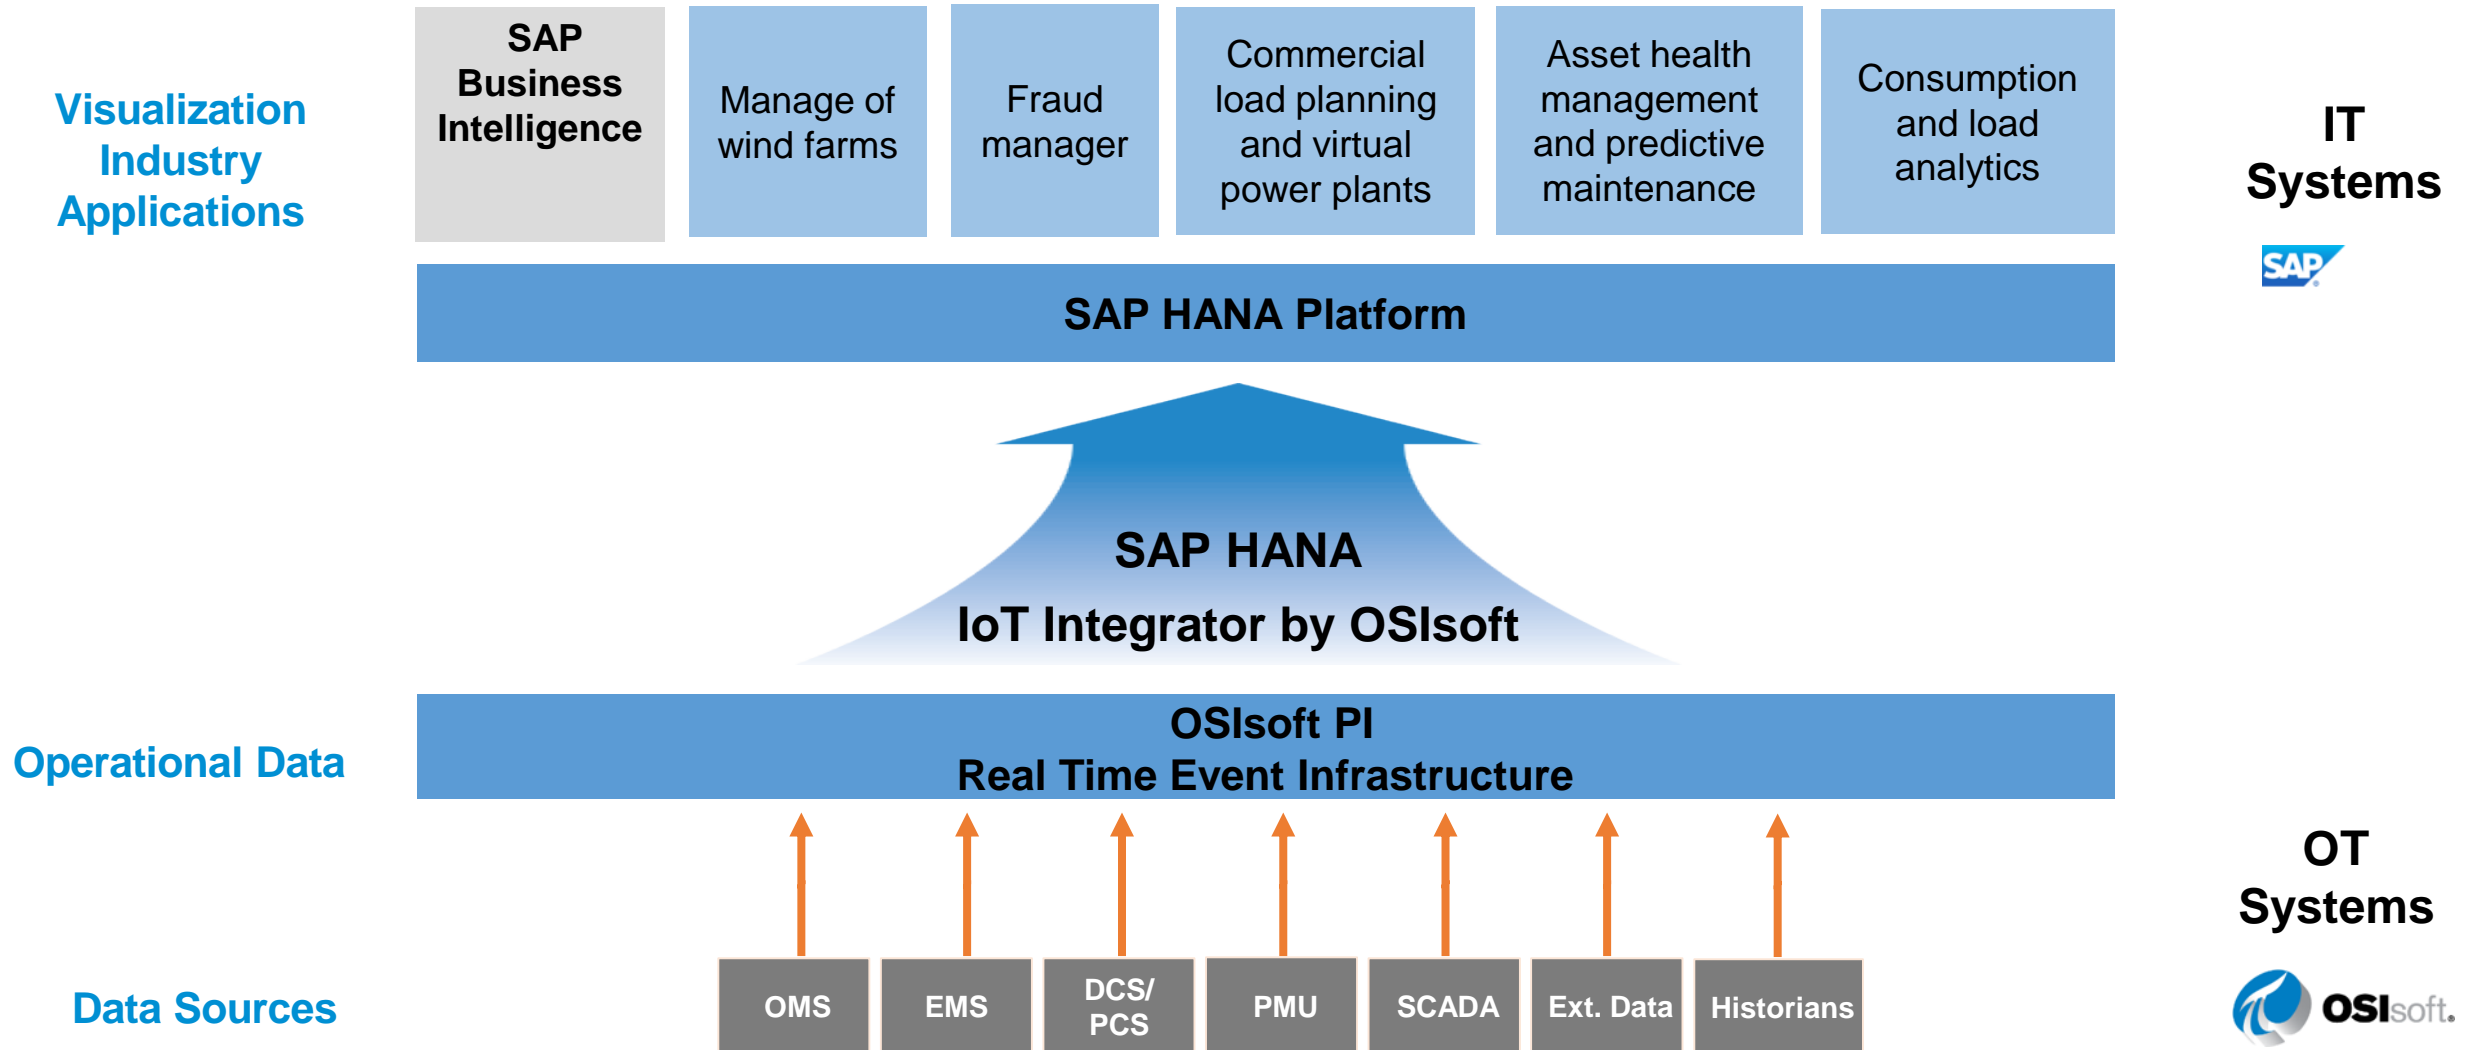

# SAP HANA IoT Integrator by OSIsoft

*Damian Rabinovich*  
SAP

[damian.rabinovich@sap.com](mailto:damian.rabinovich@sap.com)

# Introducing SAP HANA – In memory Data Base

Improving efficiency, sustainability, quality and safety

# SAP HANA Platform and OSIsoft PI Server

Enable real time IT/OT convergence

# Success CASE: EDF ENERGY

**Converging IT and OT worlds for Asset Health Monitory - processing 500M sensor records with HANA IoT connector by OSIsoft and SAP IoT Platform**

to **Outcomes**