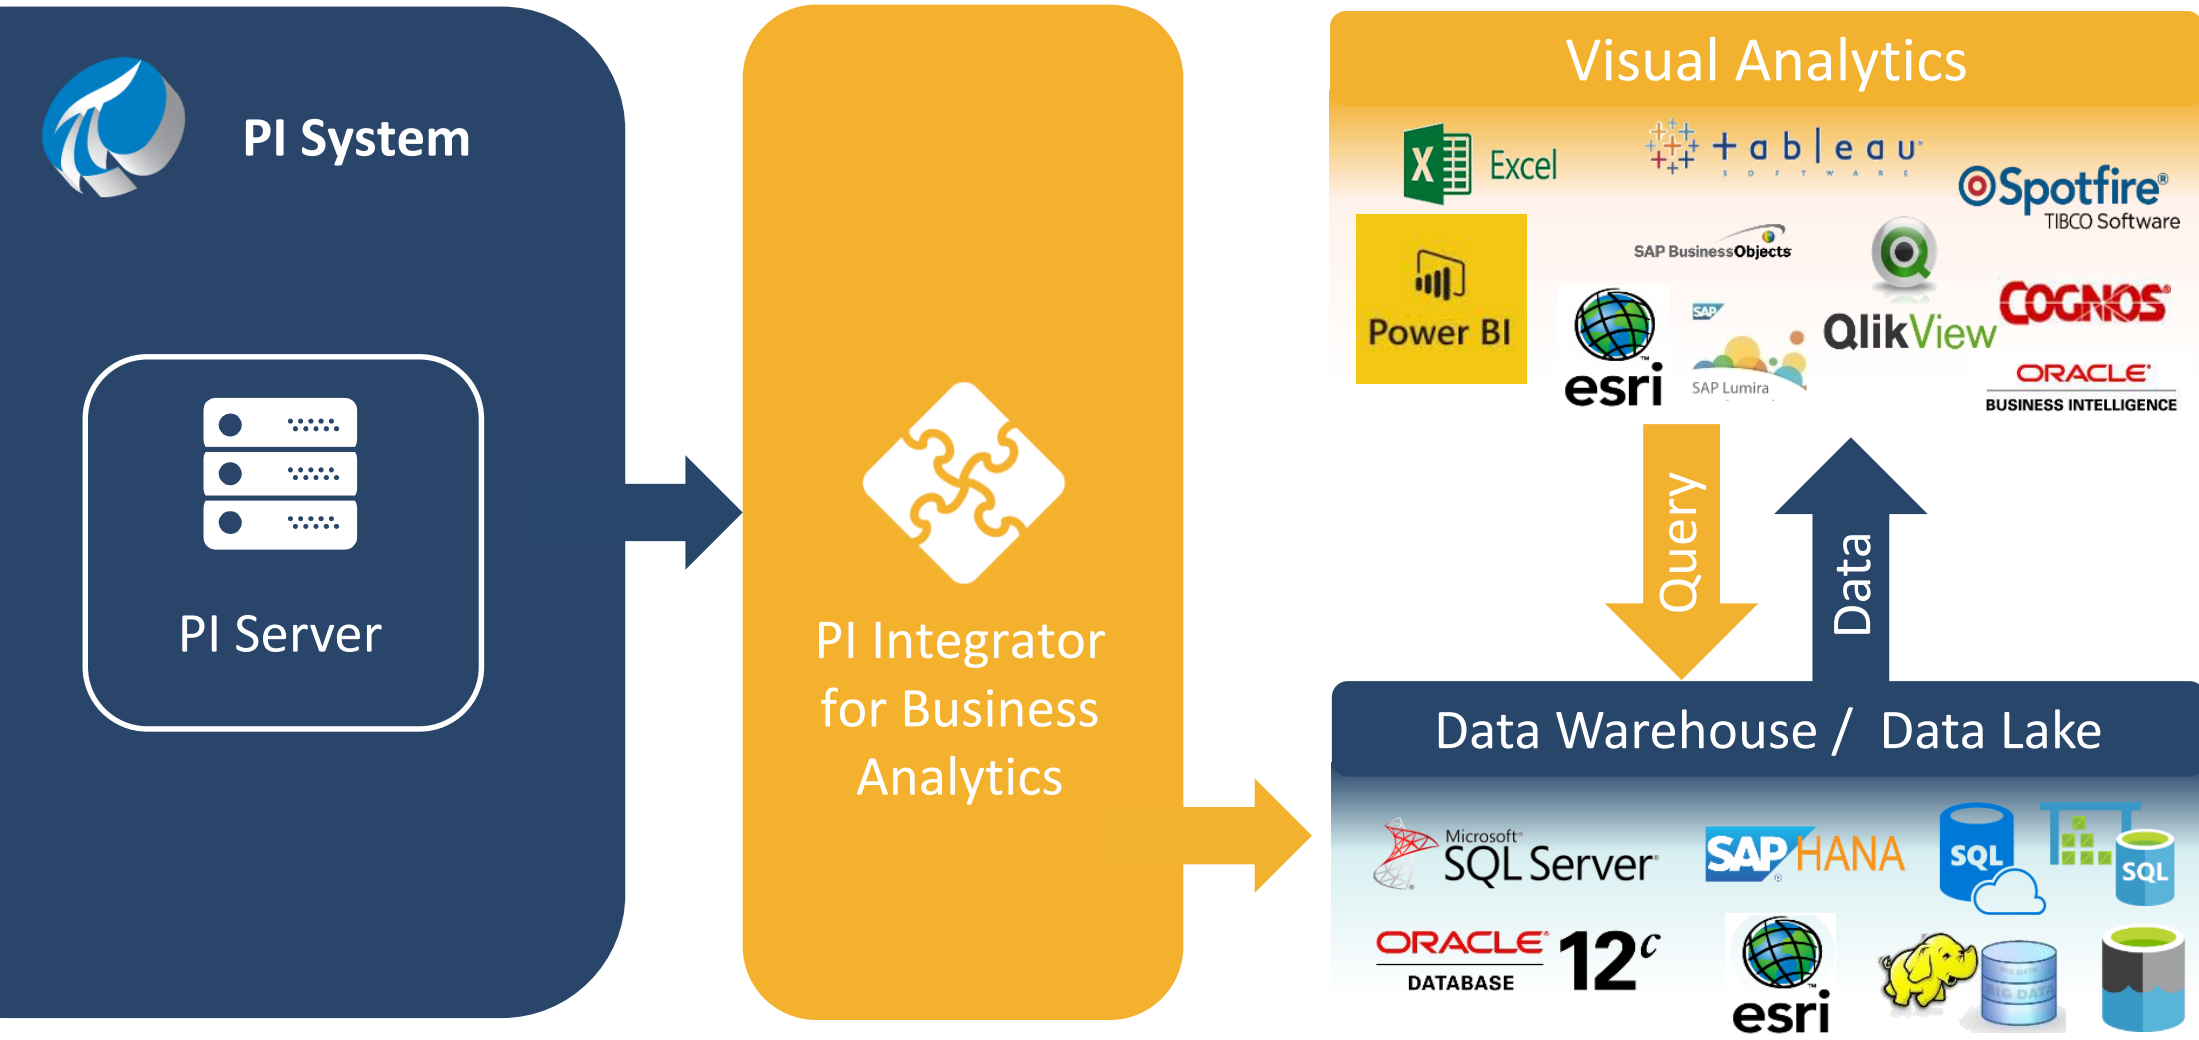

Manual
Logger

Datalink

Integration

BA

Esri

SAP

Microsoft

Streaming

They do this today using PI + Integrators

Direct Access from PI Vision, Partner Apps, and BI Tools

An impressionist painting with vibrant, textured brushstrokes in shades of red, orange, yellow, and blue, creating a sense of light and movement. A horizontal yellow band is overlaid across the middle of the image.