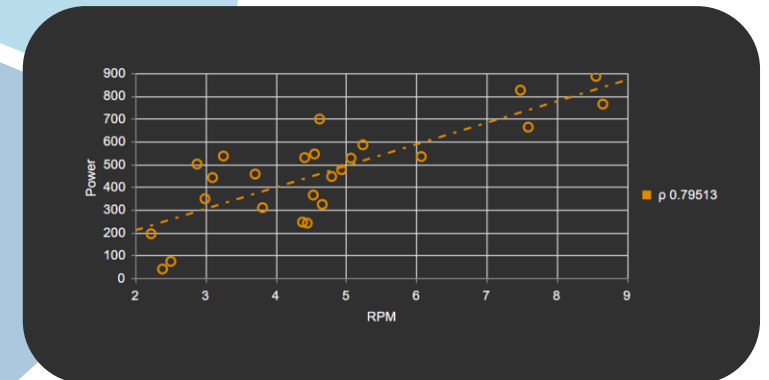

Collections

Drill-in Navigation

Mine Truck Landing Page

Mine_Truck_1 Mine_Truck_2 Mine_Truck_3 Mine_Truck_4
Mine_Truck_5 Mine_Truck_6

Mine_Truck_2 Overview

Brake Display Frame Display Frame Roll Analysis

Manufacturer	Type	Driver	Ground Speed
Volvo	V840	Tommy TooFast	0 m/h
Route	Status	Operation State	Load
Route B	Running	Loading	0 ton

Pinned Events

★ Pinned

- OSIsoft_201581181621 (CLEANING)
  8/11/2015 4:16:21 AM - 8/11/2015 6:46:49 AM
- OSIsoft_2015810231135 (CLEANING)

Search Results

- OSIsoft_201581202655 (CLEANING)
- OSIsoft_2015810232451 (CLEANING)
- OSIsoft_20158519028 (CLEANING)
- OSIsoft_201585185135 (CLEANING)
- OSIsoft_2015853150 (CLEANING)
- OSIsoft_201584104839 (CLEANING)
- OSIsoft_201584103941 (CLEANING)

Model PizzaStar
Speed
2/8/2017 10:44:55 AM
54.817
247.19

Model PizzaStar
Speed
2/8/2017 10:44:55 AM
85.854
202.56

Model Jcar SuperVan
Speed
2/8/2017 10:44:55 AM
261.68
69.024

Model Jcar SuperVan
Speed
2/8/2017 10:44:55 AM
52.727
161.9

Model StoreRunner
Speed
2/8/2017 10:44:55 AM
No Data

Model StoreRunner
Speed
2/8/2017 10:44:55 AM
No Data

XY Plot