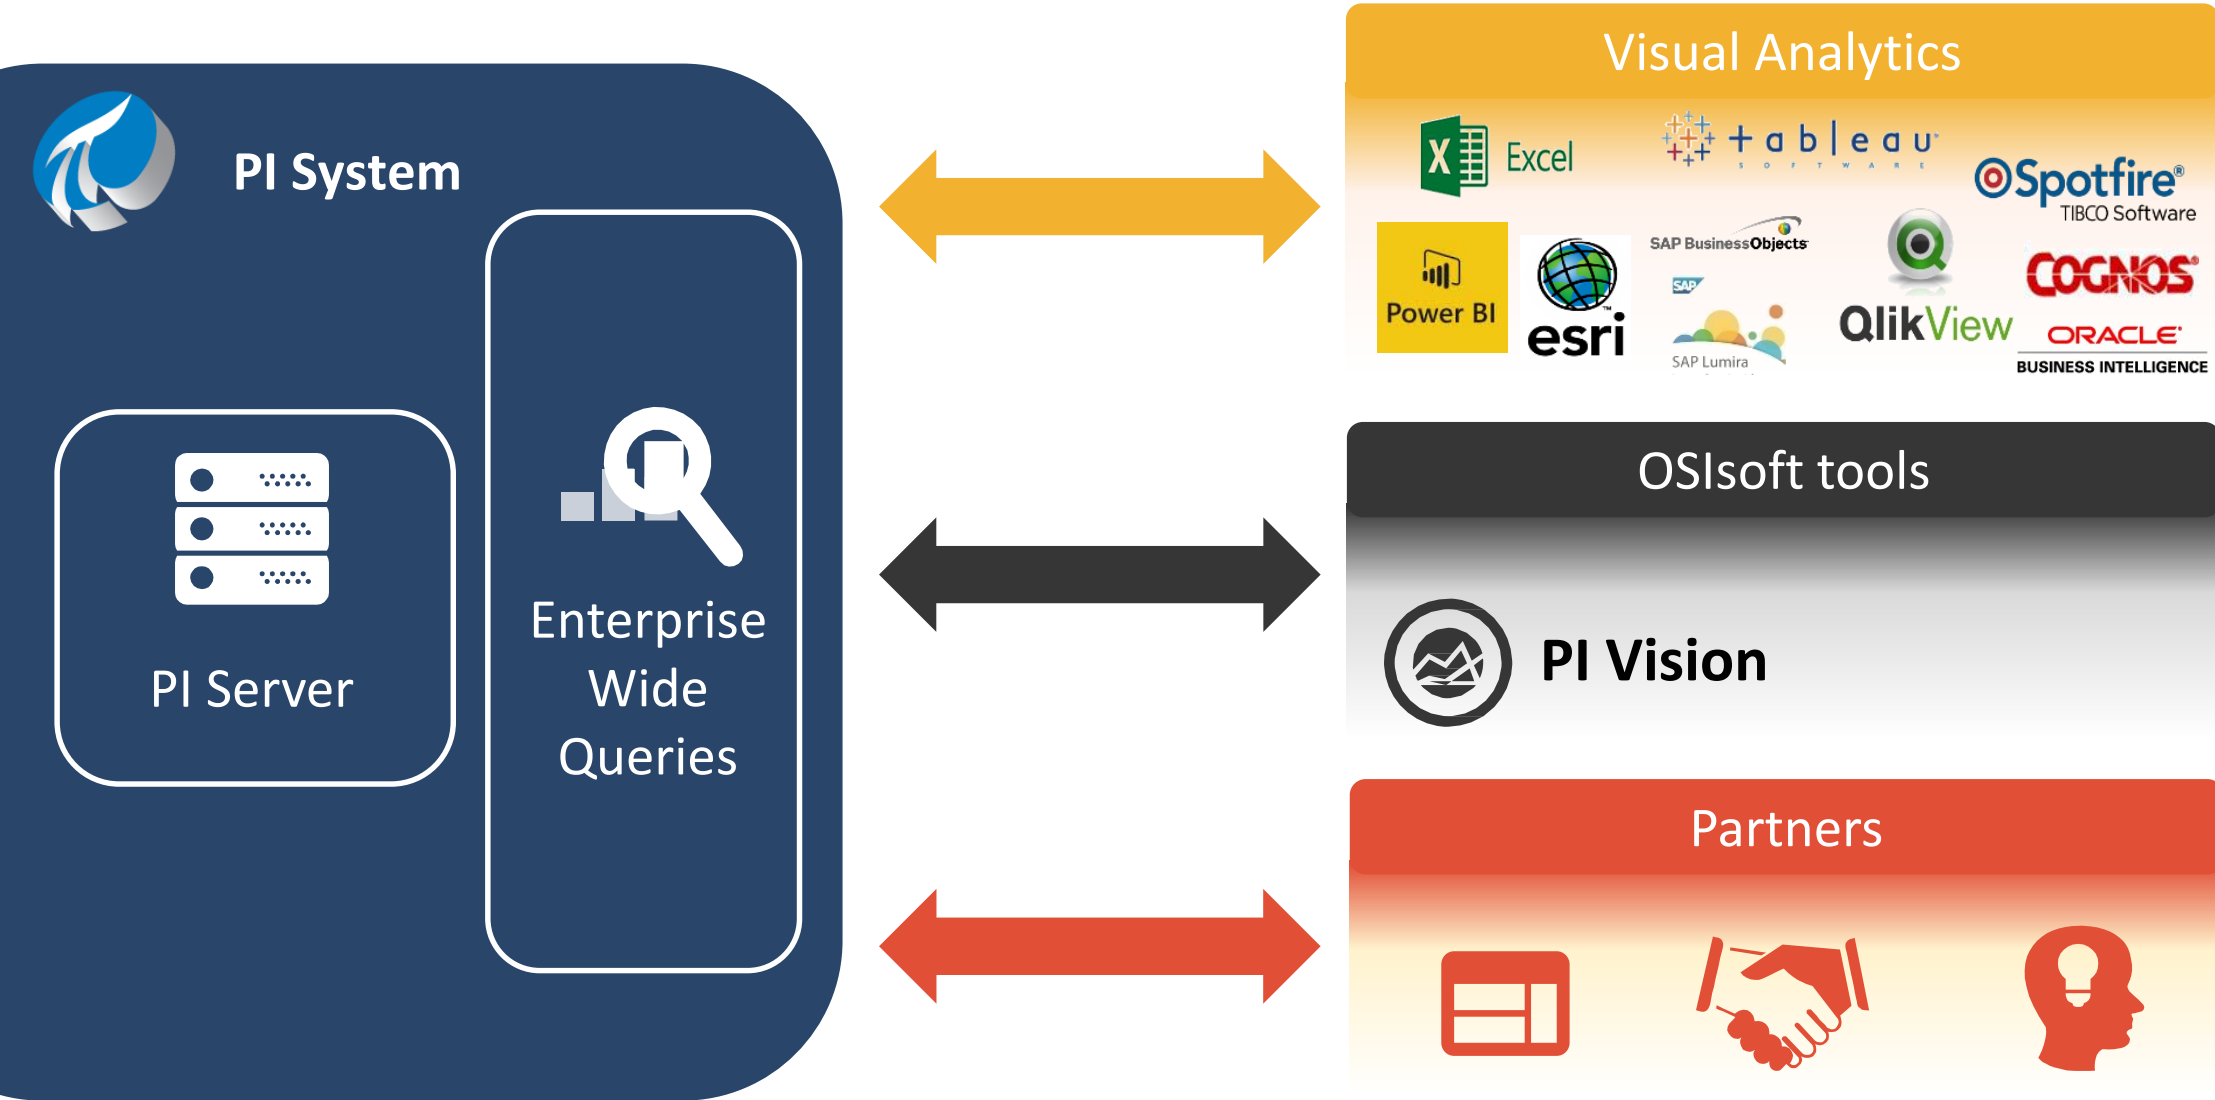

Microsoft

Streaming

Enterprise wide
Queries

Cloud Services

Cloud Connect

Data Sharing

Display Sharing

An Integrated Visualization Platform

Manual
Logger

Datalink

Integration

BA

Esri

SAP

Microsoft

Streaming

They do this today using PI + Integrators

Direct Access from PI Vision, Partner Apps, and BI Tools

An impressionist painting with vibrant, textured brushstrokes in shades of red, orange, yellow, and blue, creating a sense of light and movement. A horizontal yellow band is overlaid across the middle of the image.