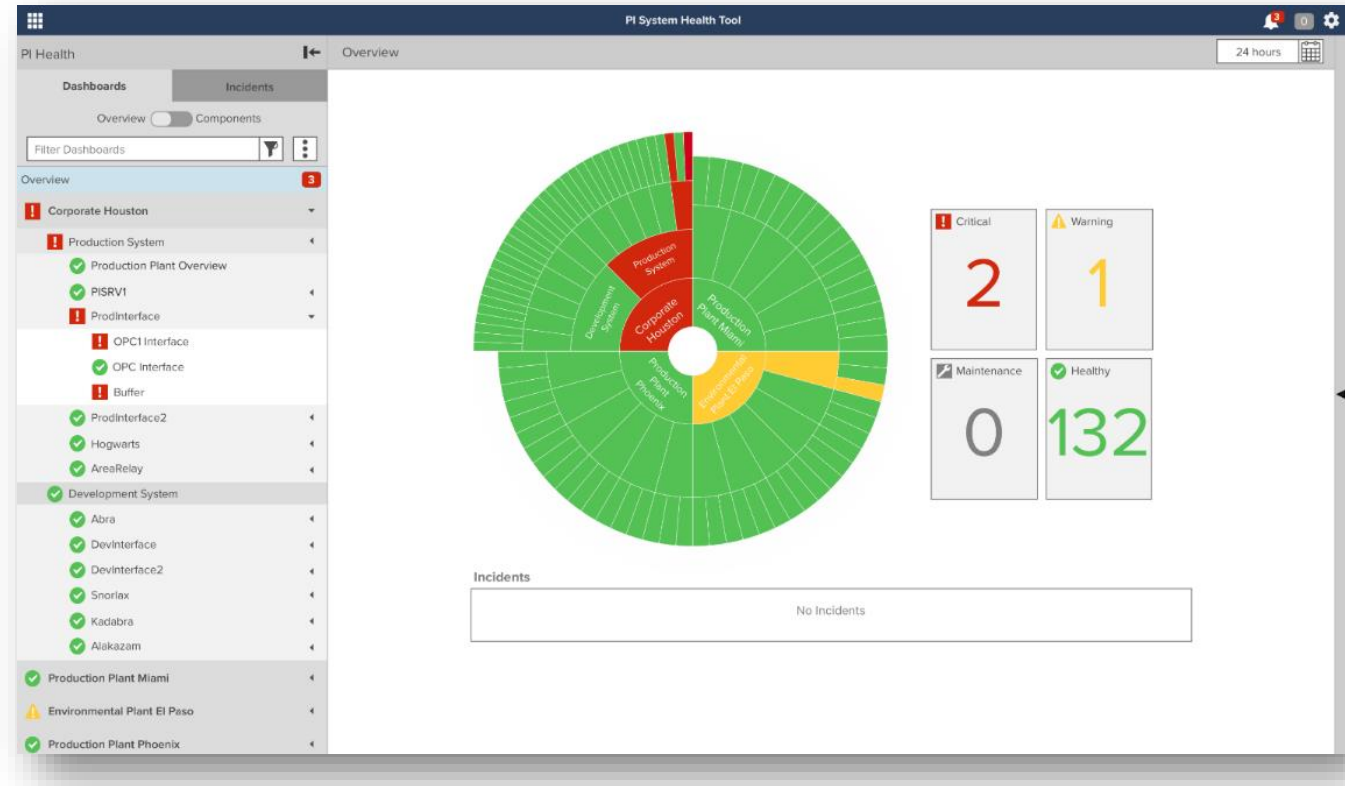

Enterprise wide
Streaming
Queries

Cloud Services

Cloud Connect

Data Sharing

Display Sharing

Initial Focus: Evolution of the PI System

Expand

Increase the **volume**
& **velocity** of
operations data

Extend

Associate **quality**
information with
measured values

Ease

PI system tools
designed to work across
the enterprise

Expand the PI System: Performance and Scalability

Expand

Increase the **volume**
& **velocity** of
operations data

Asset Analytics

Calculations take into account quality of inputs

Developer's Technology

Ingress and egress of data with quality via programmatic means

Visualization

Display data with quality information

Ease of use with the PI System: Management and Administration

Ease

PI system tools
designed to work across
the enterprise

3

Visualizing Operations Data

Visualizing Operations Data

Connectivity

Connectors /
Interfaces

Embedded
Connectors