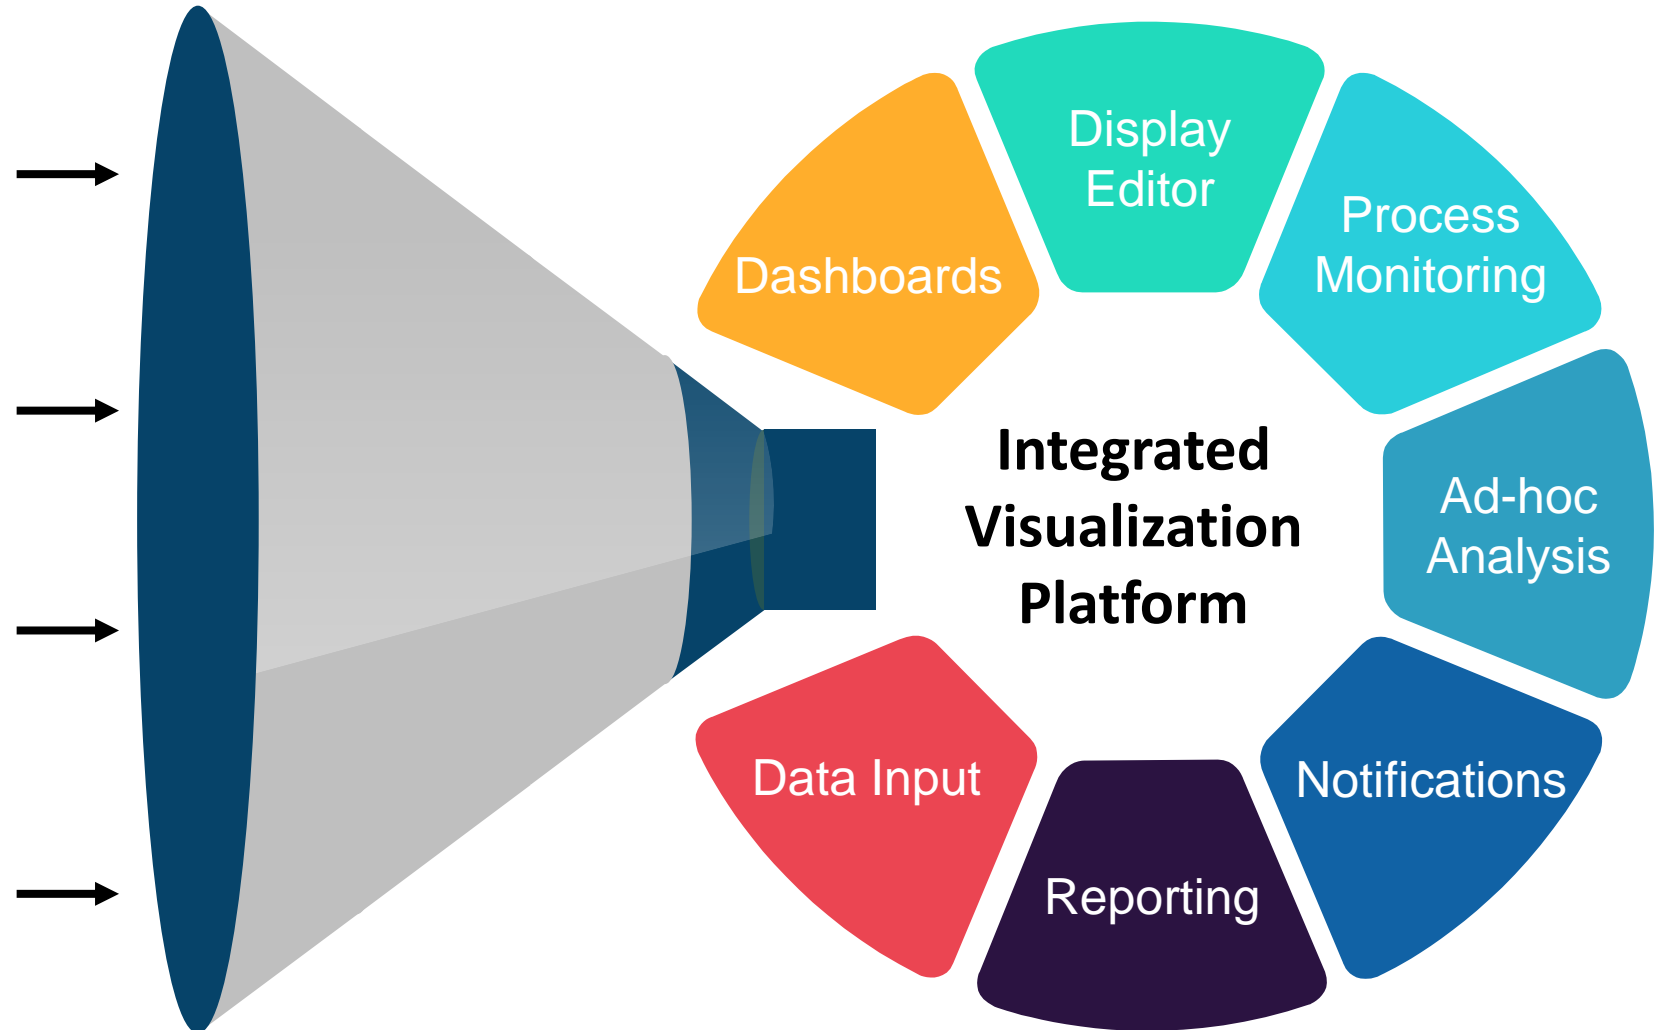

Enterprise wide
Streaming
Queries

Cloud Services

Cloud Connect

Data Sharing

Display Sharing

Initial Focus: Evolution of the PI System

Expand

Increase the **volume**
& **velocity** of
operations data

Microsoft

Streaming

Enterprise wide
Queries

Cloud Services

Cloud Connect

Data Sharing

Display Sharing

An Integrated Visualization Platform

Today

PI ProcessBook
Display Editor
Process Monitoring

PI Coresight
Ad Hoc Analysis
PB Display Viewer

PI WebParts
Dashboards

PI Manual Logger
Manual Data Entry

Collections

Drill-in Navigation

Mine Truck Landing Page

They do this today using PI + Integrators

Direct Access from PI Vision, Partner Apps, and BI Tools

An impressionist painting with vibrant, textured brushstrokes in shades of red, orange, yellow, and blue, creating a sense of light and movement. A horizontal yellow band is overlaid across the middle of the image.