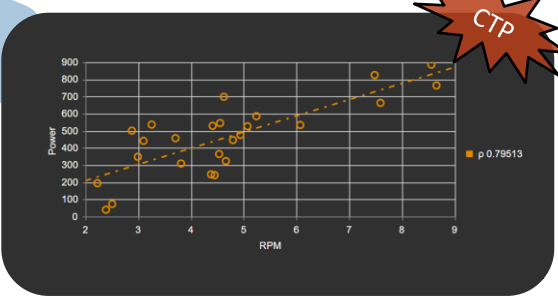

PI Vision 2017

Drill-in Navigation

Collections

Pinned Events

Search Results

- OSIssoft_201581181621 (CLEANING)
- OSIssoft_2015810231135 (CLEANING)
- OSIssoft_201581202655 (CLEANING)
- OSIssoft_2015810232451 (CLEANING)
- OSIssoft_20158519028 (CLEANING)
- OSIssoft_201585185135 (CLEANING)
- OSIssoft_2015853150 (CLEANING)
- OSIssoft_201584104839 (CLEANING)
- OSIssoft_201584103941 (CLEANING)

Graphic Library

Events Table

CTP

Start Time	End Time	Acknowledgment
High 2017-01-26 08:21:43.000	SP4 1/26/2017 6:21:43 AM - 1/26/2017 7:57:43 AM	Acknowledge
Engine Temperature High 2017-01-26 07:14:43.000	SP6 1/26/2017 7:14:43 AM - 1/26/2017 8:22:43 AM	Acknowledge
Gas Tank Level Low 2017-01-26 07:23:43.000	SP8 1/26/2017 7:23:43 AM - 1/26/2017 7:32:13 AM	Acknowledged
Gas Tank Level Low 2017-01-26 07:34:13.000	SP8 1/26/2017 7:34:13 AM - 1/26/2017 7:36:13 AM	Acknowledged
Engine Temperature High 2017-01-26 08:25:13.000	SP6 1/26/2017 8:25:13 AM - 1/26/2017 8:25:43 AM	Acknowledged
Engine Temperature High 2017-01-26 08:29:43.000	SP6 1/26/2017 8:29:13 AM - 1/26/2017 8:57:13 AM	Acknowledge

Asset Comparison Table

Asset	Manufacturer	Driver	Engine RPM	Load	Status
Mine Truck 1	Caterpillar	Jason Rice	0	0	Running
Mine Truck 2	Volvo	Tommy TooFast	0	0	Running
Mine Truck 3	Komatsu	Edna Thompson	1,682.6	159.87	Running
Mine Truck 4	Caterpillar	Revill Swivel	0	0	Running
Mine Truck 5	Volvo	John Sintias	0	0	Running
Mine Truck 6	Komatsu	Steve Kwan	1,744.9	194.14	Running
Mine Truck 7	Volvo	Brian Bostwick	0	0	Running
Mine Truck 8	Caterpillar	Steve Kia	0	0	Running
Mine Truck 9	Caterpillar	Justin Brown	0	0	Running
Mine Truck 10	Volvo	Bob Bonkers	1,719.7	157.74	Running

XY Plot