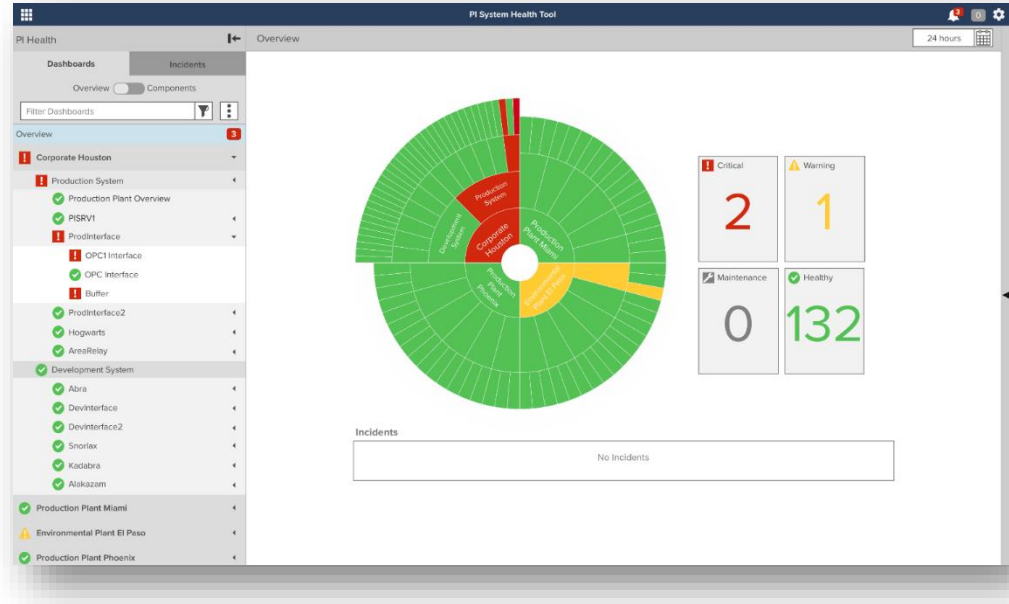

Data Sharing

Streaming

Consultas distribuidas a
través de la Empresa

Display Sharing

Enfoque inicial: Evolución del PI System

Expand

Increase the **volume & velocity** of operations data

Extend

Expanding the PI System: Quality of the data

Extend

Associate **quality** information with measured values

Data Collection

Collect quality information from source systems

Storage

Natively associate quality information with data

Asset Analytics

Calculations take into account quality of inputs

Developer's Technology

Ingress and egress of data with quality via programmatic means

Visualization

Display data with quality information

Facilitando la administración del PI System: Administración

Ease

PI system tools
designed to work
across the enterprise

3

Visualizando datos operacionales

Una estrategia de visualización integrada

Connectivity

Connectors

Embedded Connectors