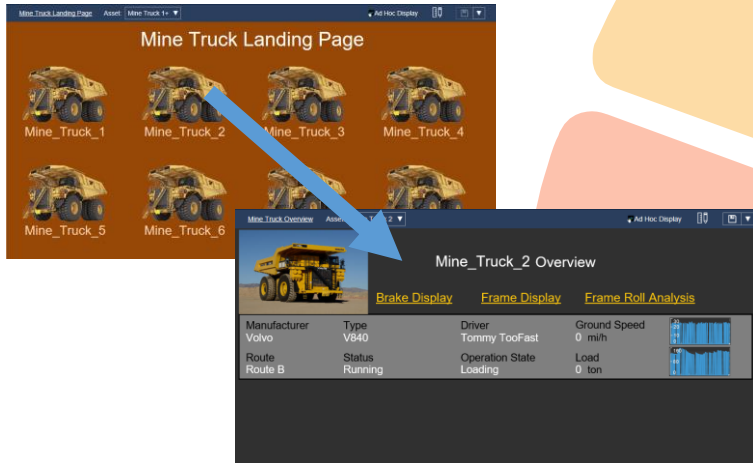

PI Vision 2017

Drill-in Navigation