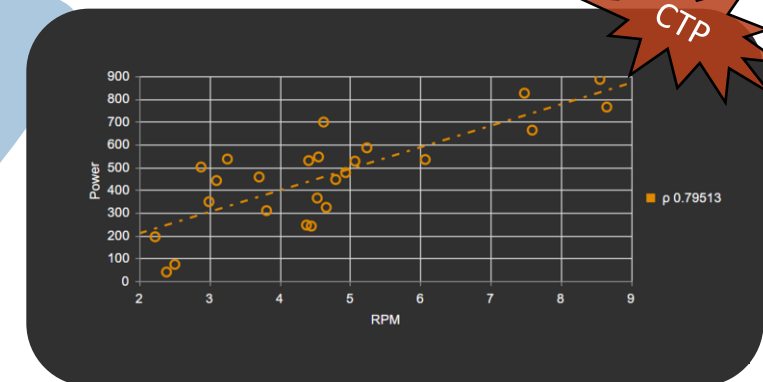

PI Vision 2017

Drill-in Navigation

Collections

Pinned Events

Graphic Library

Events Table

CTP

Event	Asset	Start Time	End Time	Acknowledgement
Engine Temperature High 2017-01-26 06:21:43.000	SP4	1/26/2017 6:21:43 AM	1/28/2017 7:57:43 AM	Acknowledge
Engine Temperature High 2017-01-26 07:14:43.000	SP6	1/26/2017 7:14:43 AM	1/26/2017 8:22:43 AM	Acknowledge
Gas Tank Level Low 2017-01-26 07:23:43.000	SP8	1/26/2017 7:23:43 AM	1/26/2017 7:32:13 AM	Acknowledged
Gas Tank Level Low 2017-01-26 07:34:13.000	SP8	1/26/2017 7:34:13 AM	1/26/2017 7:36:13 AM	Acknowledged
Engine Temperature High 2017-01-26 08:25:13.000	SP6	1/26/2017 8:25:13 AM	1/26/2017 8:25:43 AM	Acknowledged
Engine Temperature High 2017-01-26 08:29:13.000	SP6	1/26/2017 8:29:13 AM	1/28/2017 8:57:13 AM	Acknowledge

Asset Comparison Table

Asset	Manufacturer	Driver	Engine RPM	Load	Status
Mine Truck 1	Caterpillar	Jason Rice	0	0	Running
Mine Truck 2	Volvo	Tommy TooFast	0	0	Running
Mine Truck 3	Komatsu	Edna Thompson	1,682.6	159.87	Running
Mine Truck 4	Caterpillar	Revill Swivel	0	0	Running
Mine Truck 5	Volvo	John Sintilas	0	0	Running
Mine Truck 6	Komatsu	Steve Kwan	1,744.9	194.14	Running
Mine Truck 7	Volvo	Brian Bostwick	0	0	Running
Mine Truck 8	Caterpillar	Steve Kia	0	0	Running
Mine Truck 9	Caterpillar	Justin Brown	0	0	Running
Mine Truck 10	Volvo	Bob Bonkers	1,719.7	157.74	Running

XY Plot