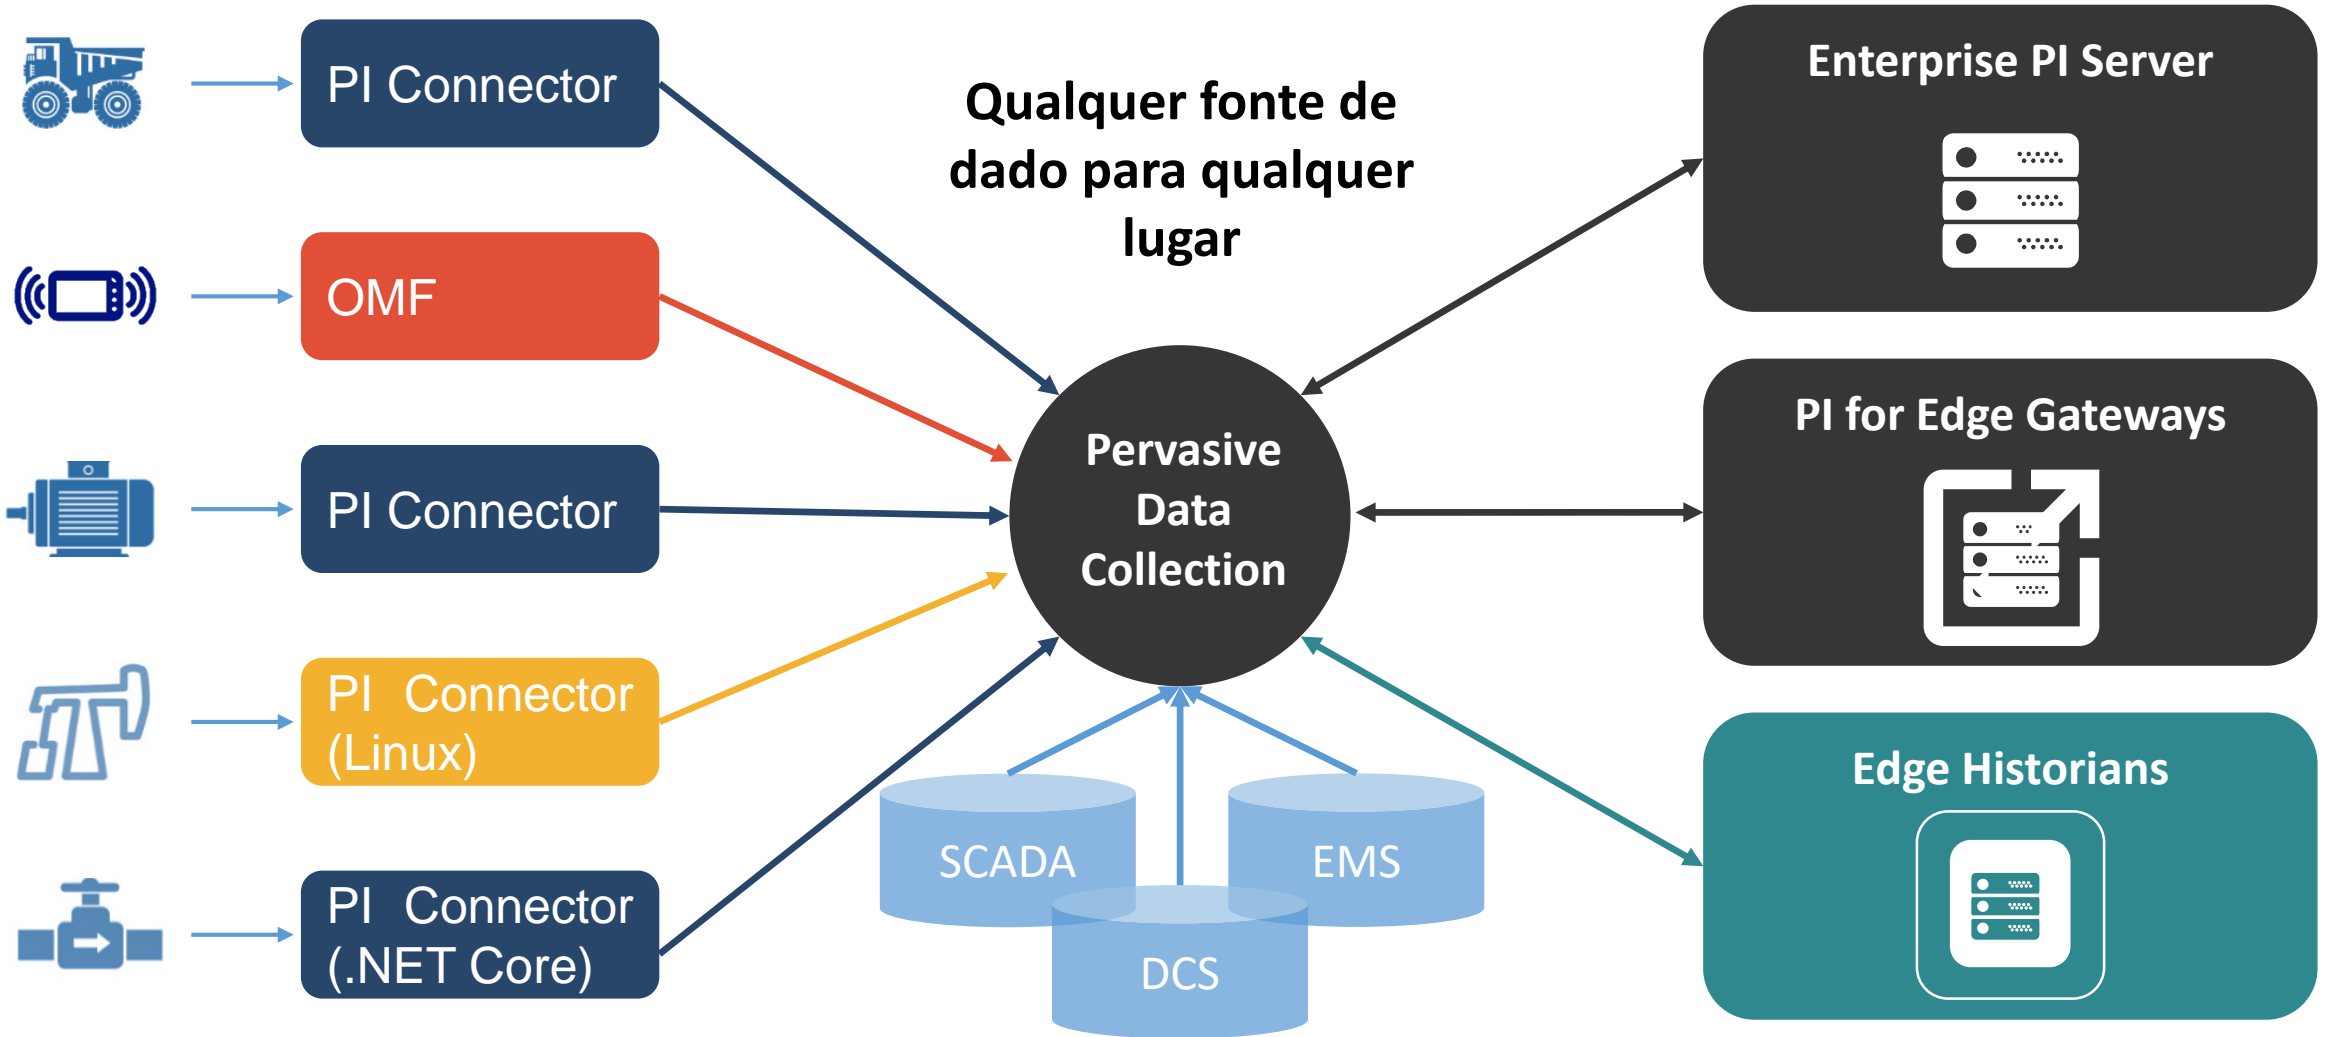

# OSIsoft®

Enterprise Operations Infrastructure

Edge Devices / Sensors

Automation Systems

Assets

IoT solutions

# Propriedade do dado

os parceiros

**Monico**  
(OMF application)

**HPE**  
(PI System deployment)

**Dell**  
(PI System deployment)

**Partners**  
(PI Connector on Linux  
(native))

**Cisco**  
(PI Connector on Linux  
(.NET Core))

**Stratus IoT  
Solutions**  
(OMF application)

# Um estratégia de visualização integrada

Connectivity

Enterprise

Visualização

Integração

Cloud Services

Connectors

Embedded Connectors