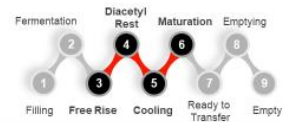

With Wireless Sensors & The PI System

Challenge

Determining where to send crews during outages to minimize patrol times and reduce duration of outages.

Solution

Install wireless sensors to help pinpoint fault locations. Leverage OSISOFT technology to collect and share this data across the enterprise.

Results

Prevented million in million customer minutes a

Using PI System and Azure setup for future projects

Predict other transitions in the brewing process

Apply predictions to *new* brands that enter production