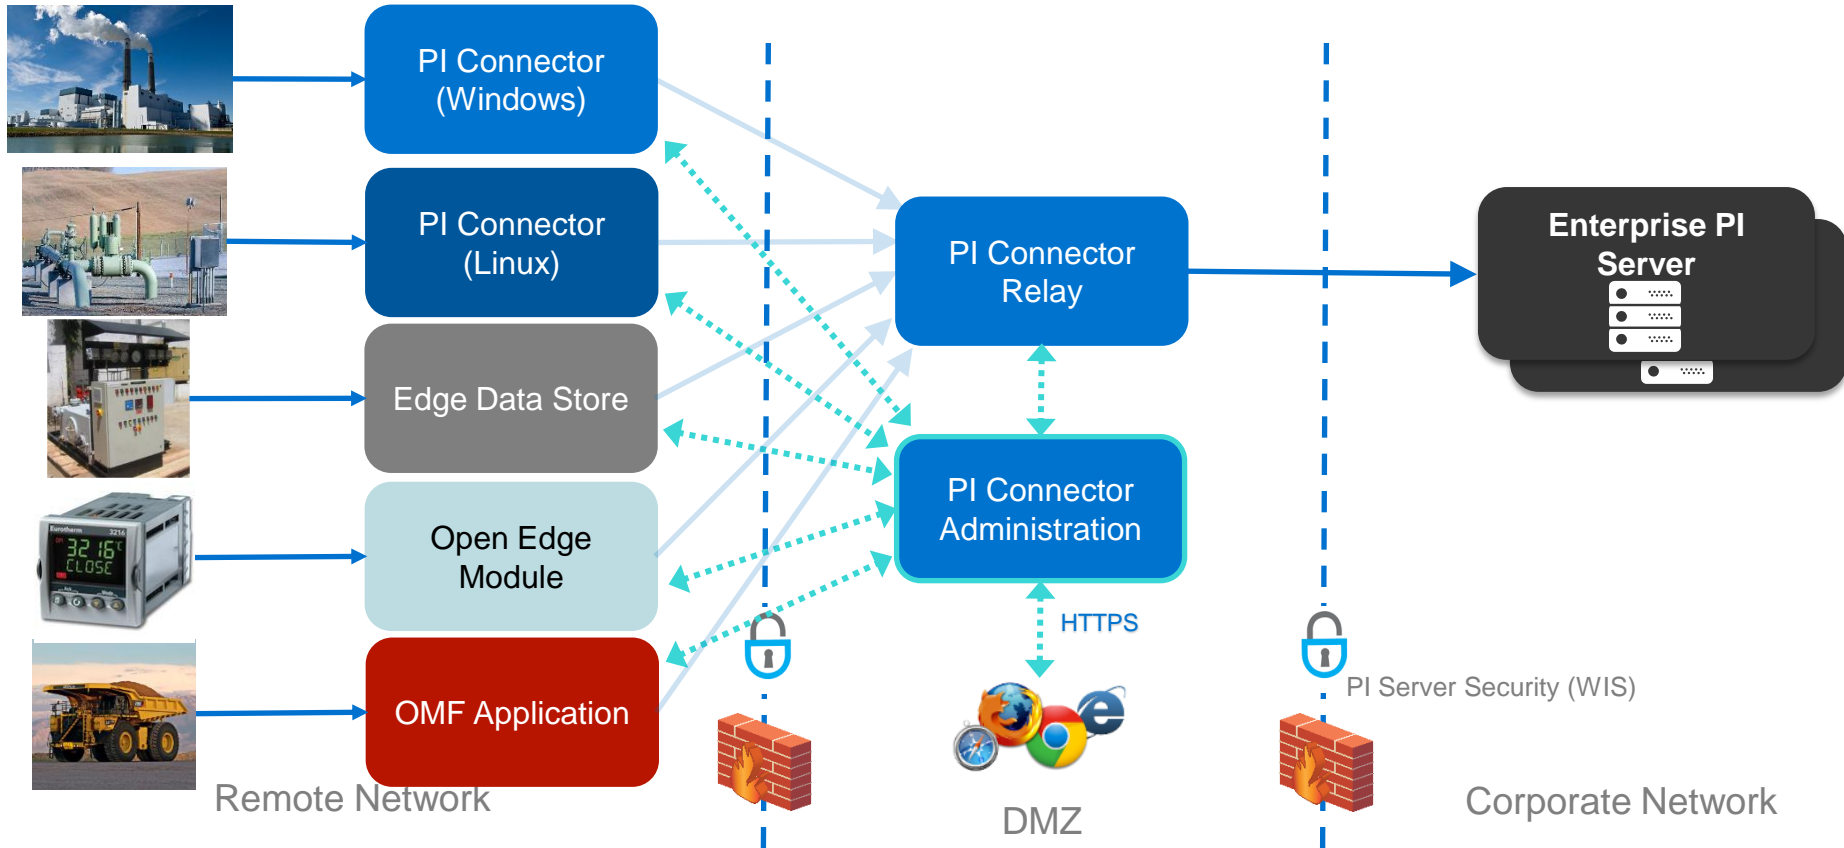

PI Connectors for Linux Add Connectivity for Remote and Mobile Assets

Welcome to **Cisco Fog Director**

No Apps are available

ADD NEW APP

IMPORT APPS

Built for Purpose: Storage, Access and Calculations for Edge Devices

Edge Data Store Components

Edge Device Connectivity for the Open Source Developer Community

OMF Extends Remote Asset Connectivity Through Partner Enablement

Data Connectivity Administration and Management

Components

- Data Sources**
 - OPC UA Server 1
 - OPC UA Server 2
 - Redfish Server 1
 - Redfish Server 2
 - Redfish Server 3
- Connectors**
 - OPC UA Connector 1 OPC UA
 - Redfish Connector 1 Redfish
 - Redfish Connector 2 Redfish
- Relays**
 - Connector Relay
 - DMZ Connector Relay
- Destinations**
 - Corporate PI Server PI Server
 - Corporate PI Server 2 PI Server
 - DMZ PI Server PI Server

Routing

Edit Routing Configuration

Details

Flexibility to Chose the Right Destination for the Scenario

PDC Technologies: Hardware & Operating System Targets

Edge Analytics Appliance Using Embedded OSIsoft Technology