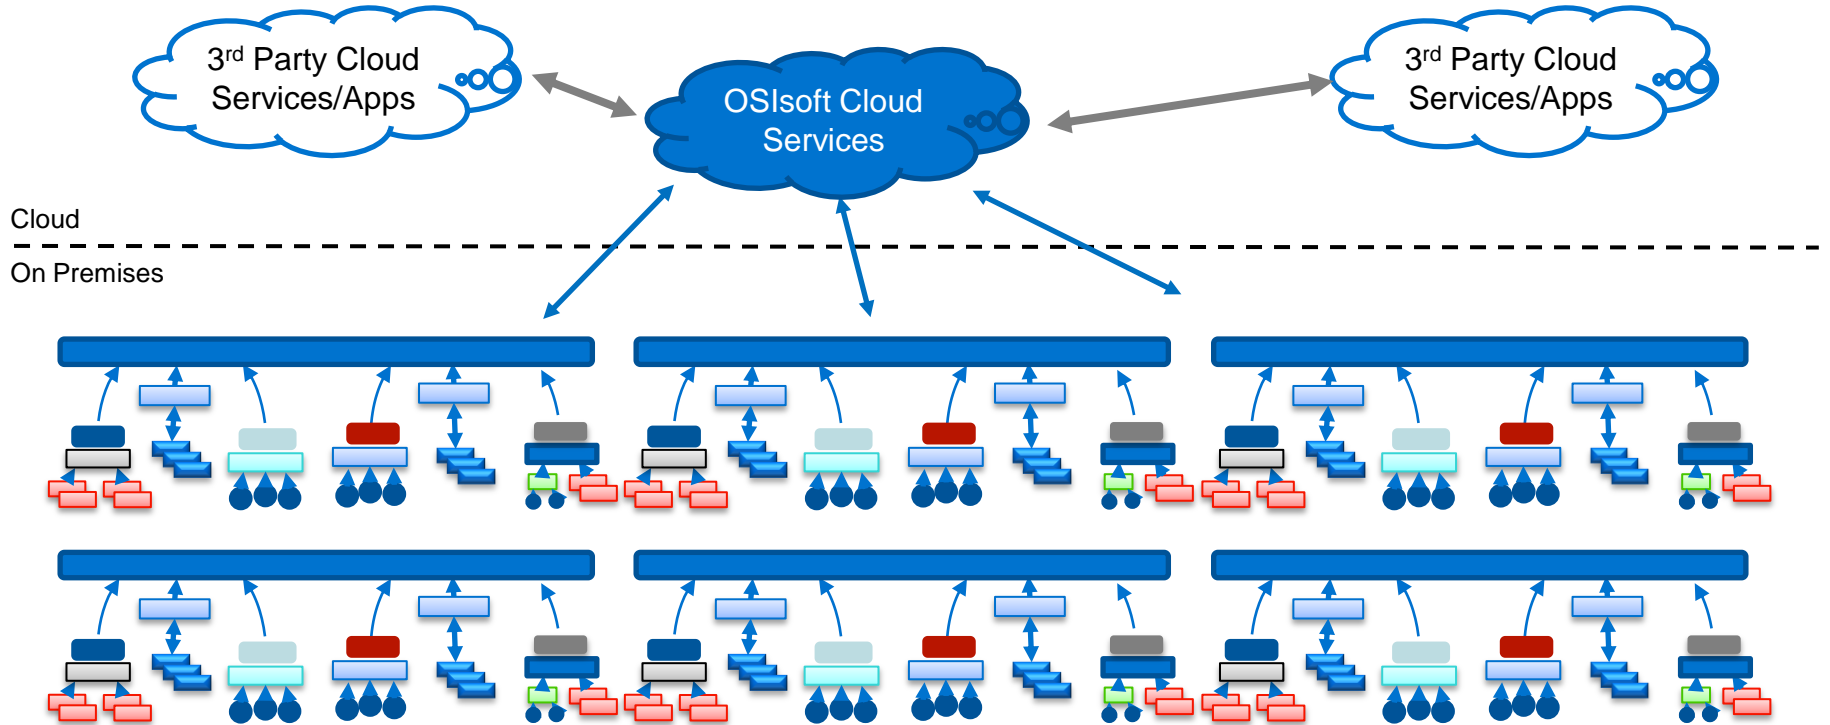

Traditional PI System Architecture

Typical Industrial IoT Architecture

OSIsoft Industrial IoT Architecture for the Enterprise

OSIsoft Industrial IoT Architecture for the Community

Pervasive Data Collection

OSIsoft Pervasive Data Collection

Ensuring no matter where your operational data resides,
there are OSIsoft technologies available to collect and store
this data

Pervasive Data Collection (PDC)

PI Connectors

Open Source
Developed
Streaming Data
Metadata
Buffering
Linux / RTOS

OMF Apps

Proprietary
Developed
Streaming Data
Metadata
Custom Features
Any OS

PI Connector Technologies

Unified user experience

Automated data discovery

Granular and rule-based data selection

New security architecture

Flexibility to Choose the Right Connectivity for the Scenario

PI Connector Relay Architecture Enhances Security and Network Flexibility for IIoT Data Patterns