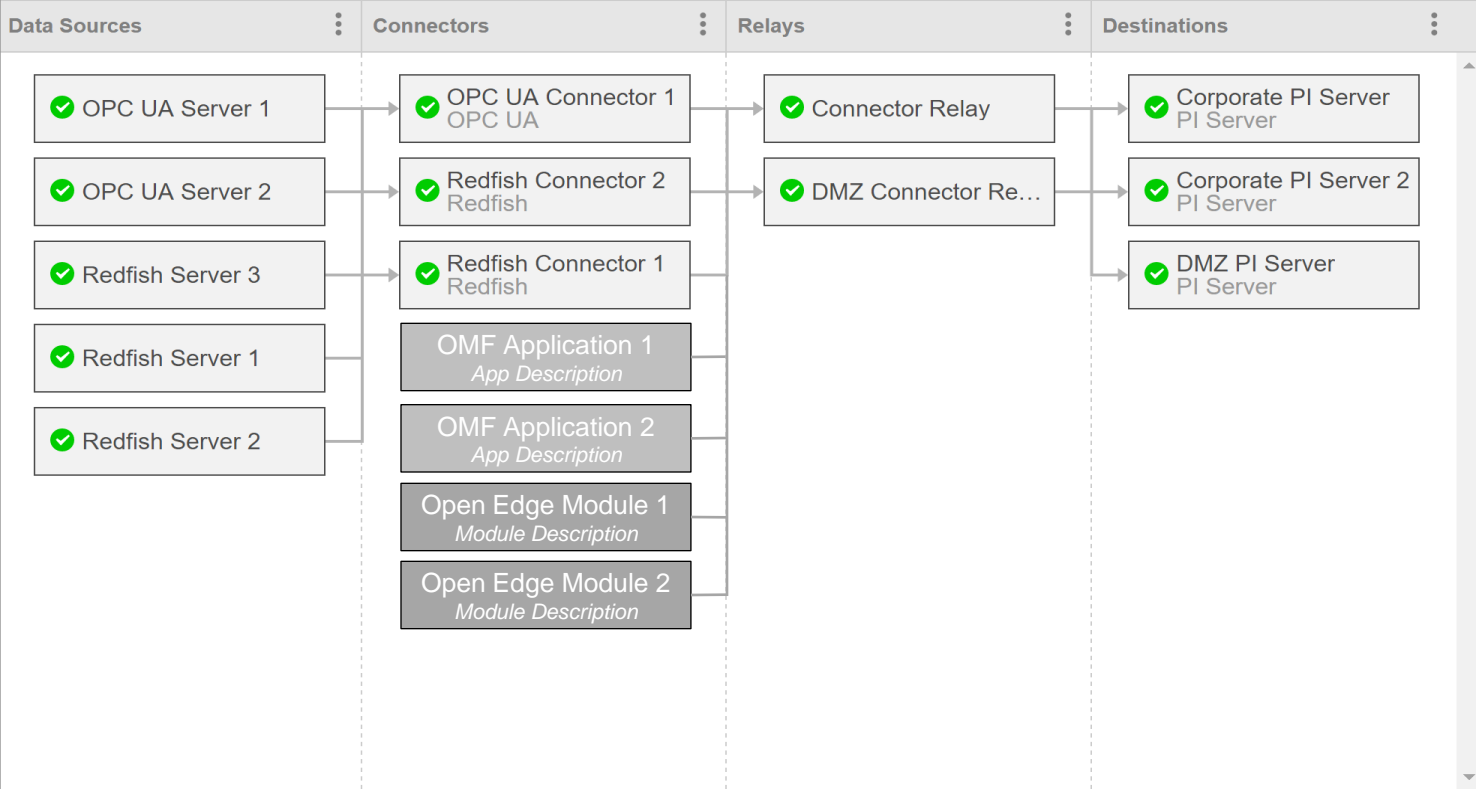

PI Connectors for Linux Add Connectivity for Remote and Mobile Assets

Welcome to **Cisco Fog Director**

No Apps are available

ADD NEW APP

IMPORT APPS

Built for Purpose: Storage, Access and Calculations for Edge Devices

Edge Data Store Components

Edge Device Connectivity for the Open Source Developer Community

OMF Extends Remote Asset Connectivity Through Partner Enablement

Data Connectivity Administration and Management

Components

- Data Sources**
 - OPC UA Server 1
 - OPC UA Server 2
 - Redfish Server 1
 - Redfish Server 2
 - Redfish Server 3
- Connectors**
 - OPC UA Connector 1 OPC UA
 - Redfish Connector 1 Redfish
 - Redfish Connector 2 Redfish
- Relays**
 - Connector Relay
 - DMZ Connector Relay
- Destinations**
 - Corporate PI Server PI Server
 - Corporate PI Server 2 PI Server
 - DMZ PI Server PI Server

Routing

Edit Routing Configuration

Details

Flexibility to Chose the Right Destination for the Scenario

PDC Technologies: Hardware & Operating System Targets

Edge Analytics Appliance Using Embedded OSIsoft Technology