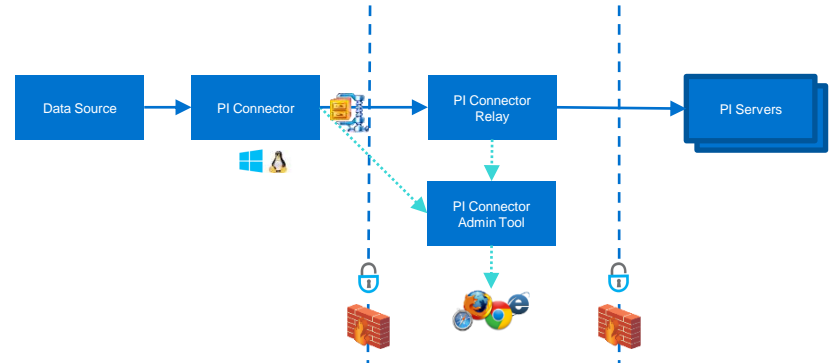

OSIsoft Pervasive Data Collection

Ensuring no matter where your operational data resides,
there are OSIsoft technologies available to collect and store
this data

Pervasive Data Collection (PDC)

PI Connectors

Open Source
Developed
Streaming Data
Metadata
Buffering
Linux / RTOS

OMF Apps

Proprietary
Developed
Streaming Data
Metadata
Custom Features
Any OS

PI Connector Technologies

Unified user experience

Automated data discovery

Granular and rule-based data selection

New security architecture

Flexibility to Choose the Right Connectivity for the Scenario

PI Connector Relay Architecture Enhances Security and Network Flexibility for IIoT Data Patterns

PI Connectors for Linux Add Connectivity for Remote and Mobile Assets

Welcome to **Cisco Fog Director**

No Apps are available

ADD NEW APP

IMPORT APPS

Built for Purpose: Storage, Access and Calculations for Edge Devices