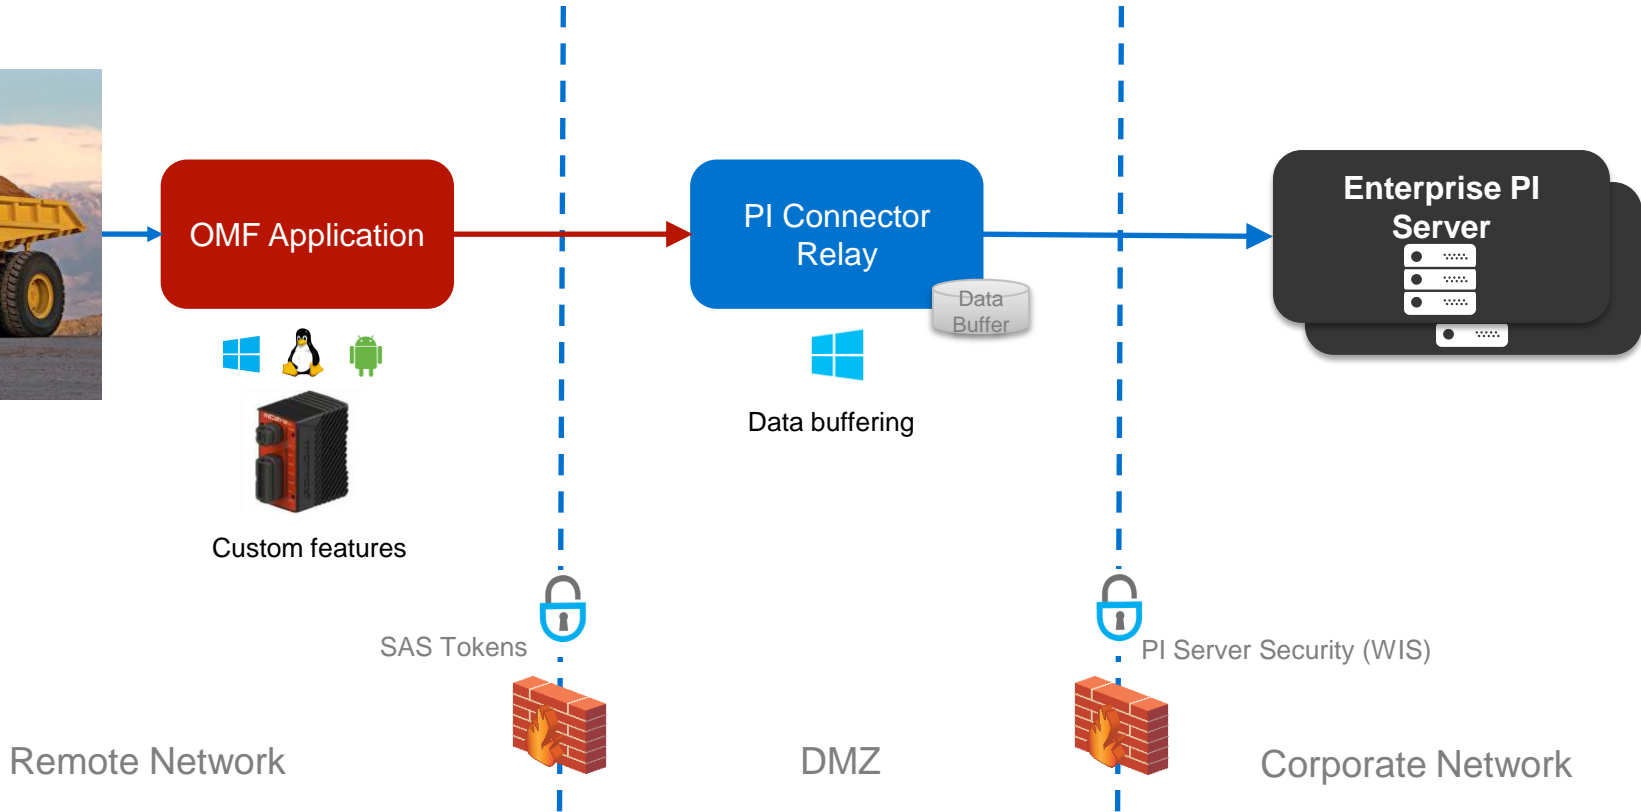

Granular and rule-based data selection

New security architecture

Flexibility to Choose the Right Connectivity for the Scenario

PI Connector Relay Architecture Enhances Security and Network Flexibility for IIoT Data Patterns

PI Connectors for Linux Add Connectivity for Remote and Mobile Assets

Welcome to **Cisco Fog Director**

No Apps are available

ADD NEW APP

IMPORT APPS

Built for Purpose: Storage, Access and Calculations for Edge Devices

Edge Data Store Components

Edge Device Connectivity for the Open Source Developer Community

OMF Extends Remote Asset Connectivity Through Partner Enablement

Data Connectivity Administration and Management

Routing

Edit Routing Configuration

Details

Flexibility to Chose the Right Destination for the Scenario

PDC Technologies: Hardware & Operating System Targets

Edge Analytics Appliance Using Embedded OSIsoft Technology