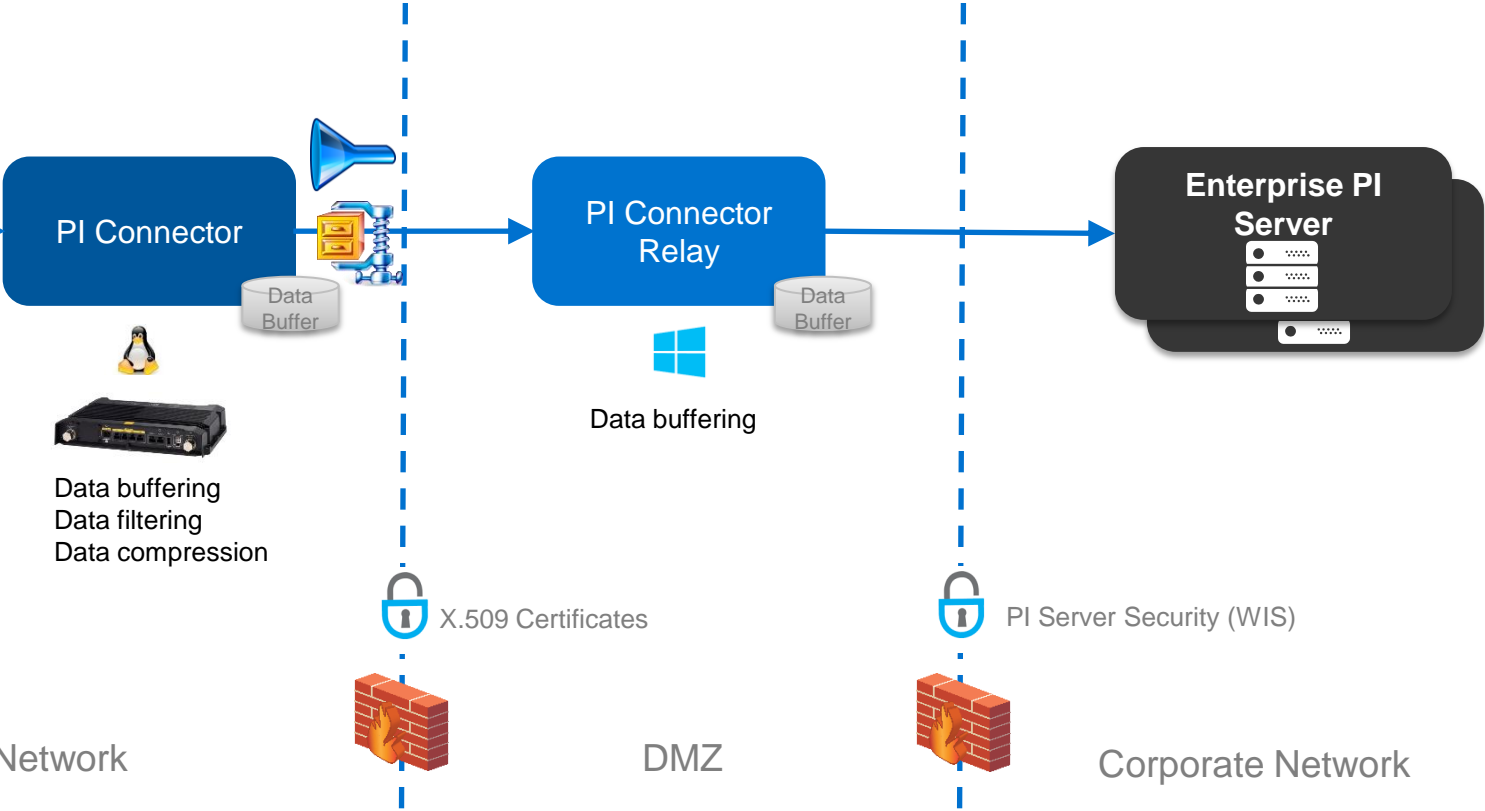

Open Source
Developed
Streaming Data
Metadata
Buffering
Linux / RTOS

OMF Apps

Proprietary
Developed
Streaming Data
Metadata
Custom Features
Any OS

PI Connector Technologies

Unified user experience

Automated data discovery

Granular and rule-based data selection

New security architecture

Flexibility to Choose the Right Connectivity for the Scenario

PI Connector Relay Architecture Enhances Security and Network Flexibility for IIoT Data Patterns

PI Connectors for Linux Add Connectivity for Remote and Mobile Assets

Welcome to **Cisco Fog Director**

No Apps are available

ADD NEW APP

IMPORT APPS

Built for Purpose: Storage, Access and Calculations for Edge Devices

Edge Data Store Components

Edge Device Connectivity for the Open Source Developer Community

OMF Extends Remote Asset Connectivity Through Partner Enablement

Data Connectivity Administration and Management