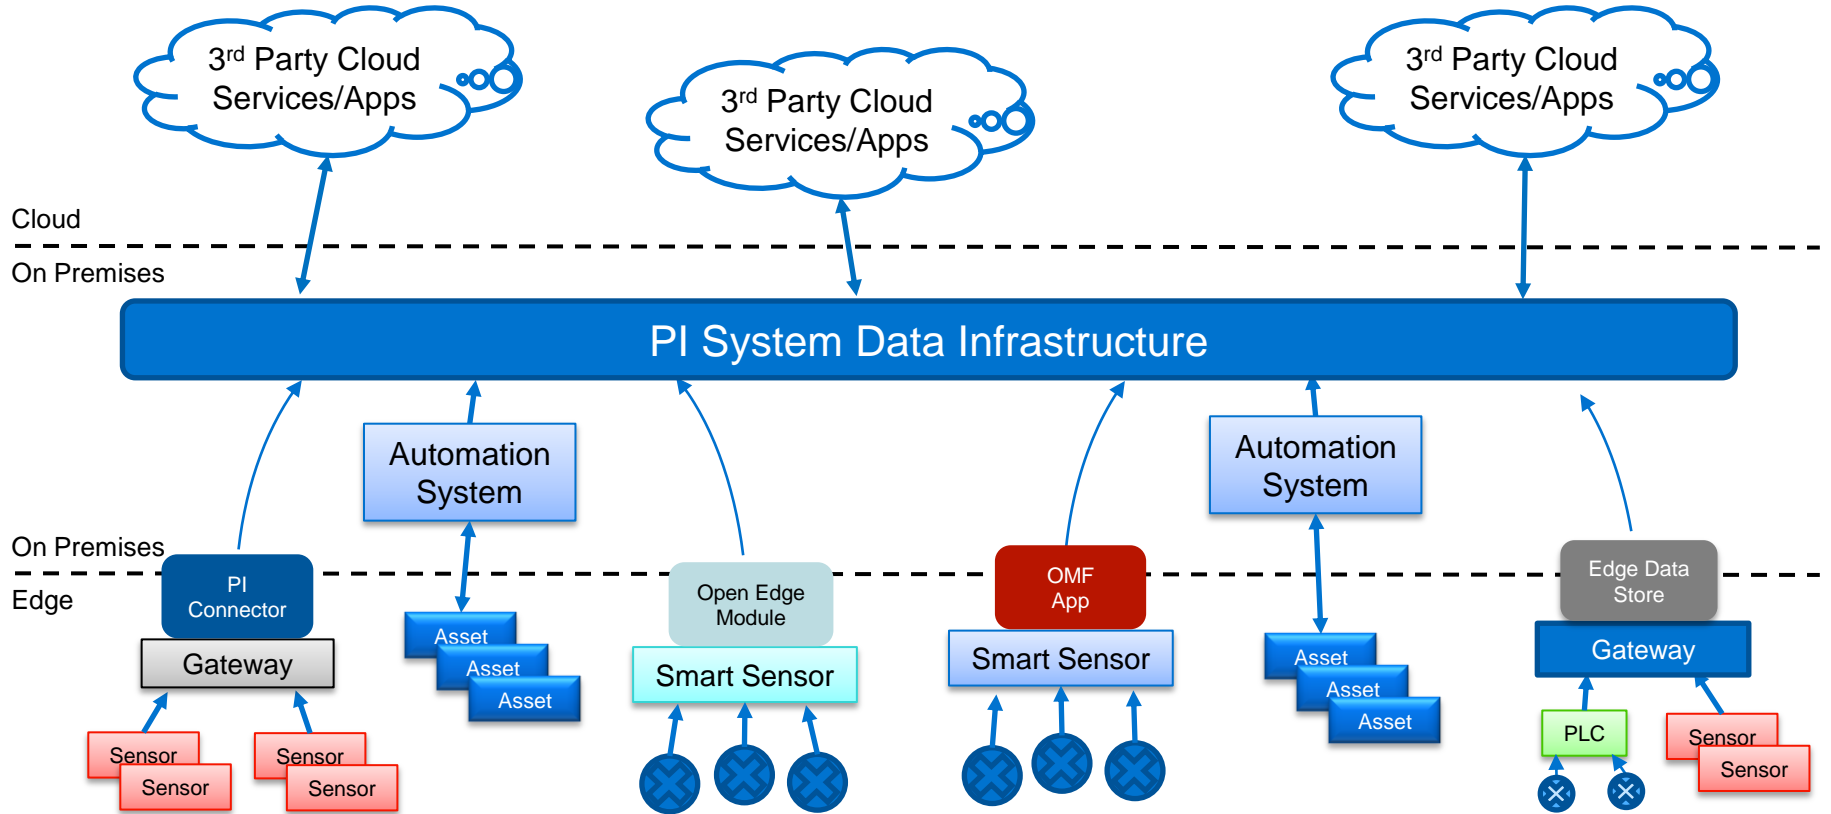

PI System Pervasive Data Collection

Presented by **Christian Leroux – Enterprise Program Manager**
Chris Felts – Sr. Product Manager

OSIsoft on Industrial IoT

“Connecting people with sensor based data in ways that were **physically** or **economically** unrealistic before”

Traditional PI System Architecture

Typical Industrial IoT Architecture

OSIsoft Industrial IoT Architecture for the Enterprise

OSIsoft Industrial IoT Architecture for the Community

Pervasive Data Collection

OSIsoft Pervasive Data Collection

Ensuring no matter where your operational data resides,
there are OSIsoft technologies available to collect and store
this data

Pervasive Data Collection (PDC)

PI Connectors

Routing

Edit Routing Configuration

Details

Flexibility to Chose the Right Destination for the Scenario

PDC Technologies: Hardware & Operating System Targets

Edge Analytics Appliance Using Embedded OSIsoft Technology