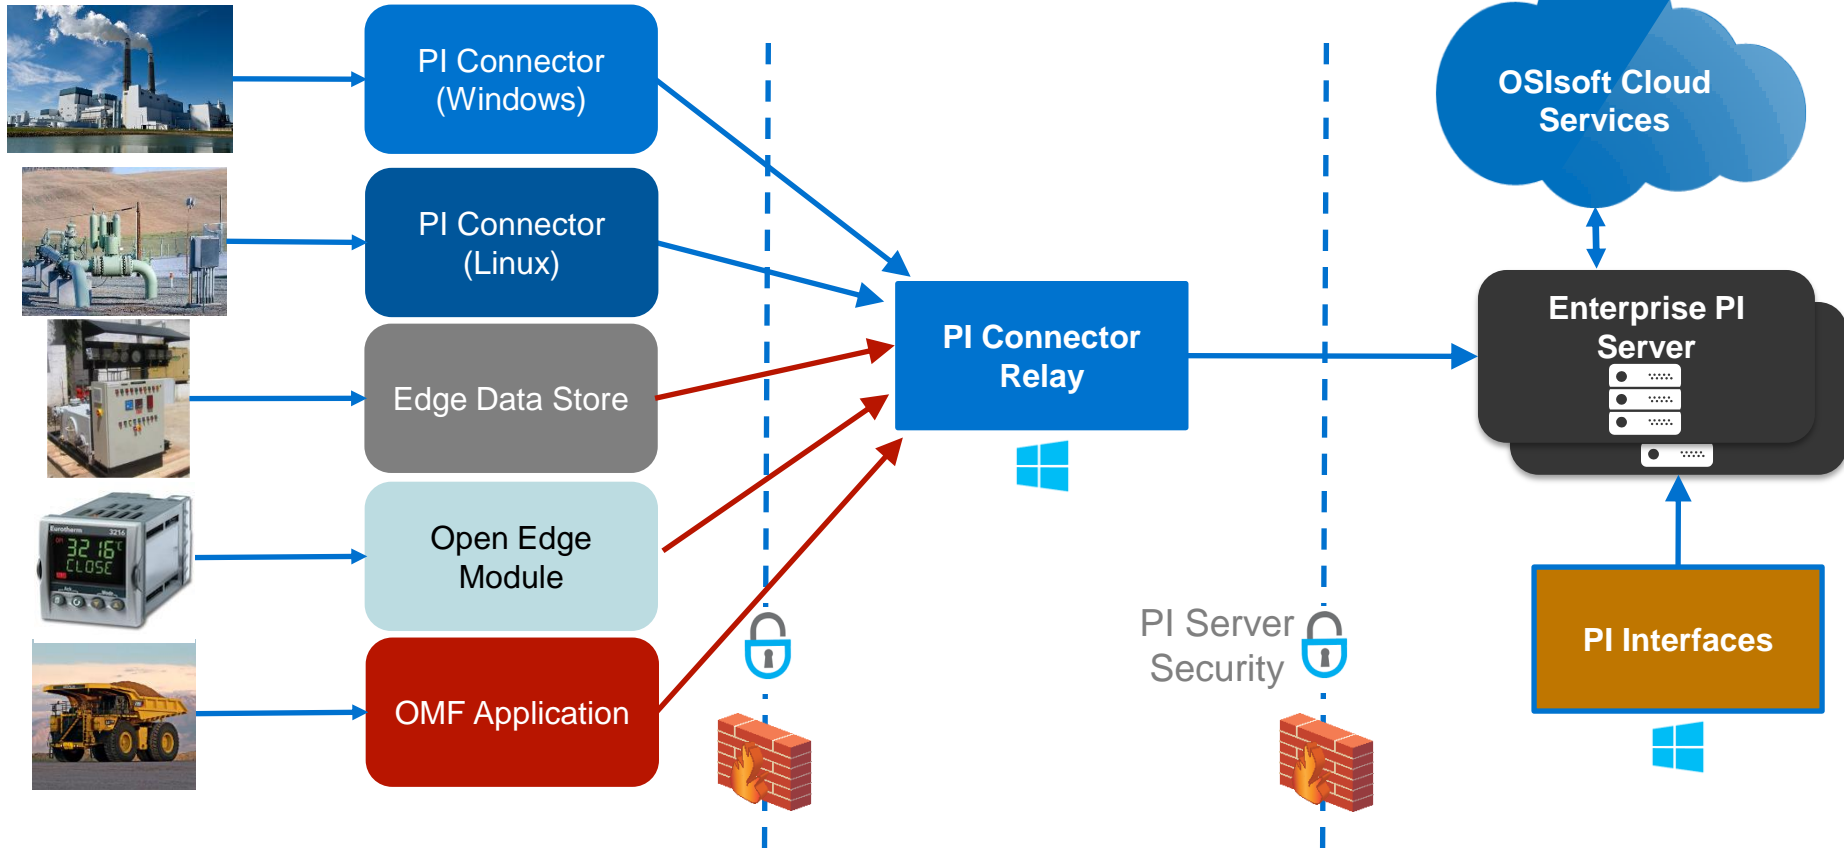

OSIsoft Pervasive Data Collection

Ensuring no matter where your operational data resides,
there are OSIsoft technologies available to collect and store
this data

Pervasive Data Collection (PDC)

PI Connectors

Open Source
Developed
Streaming Data
Metadata
Buffering
Linux / RTOS

OMF Apps

Proprietary
Developed
Streaming Data
Metadata
Custom Features
Any OS

PI Connector Technologies

Unified user experience

Automated data discovery

Granular and rule-based data selection

New security architecture

Flexibility to Choose the Right Connectivity for the Scenario

PI Connector Relay Architecture Enhances Security and Network Flexibility for IIoT Data Patterns

PI Connectors for Linux Add Connectivity for Remote and Mobile Assets

Welcome to **Cisco Fog Director**

No Apps are available

ADD NEW APP

IMPORT APPS

Built for Purpose: Storage, Access and Calculations for Edge Devices