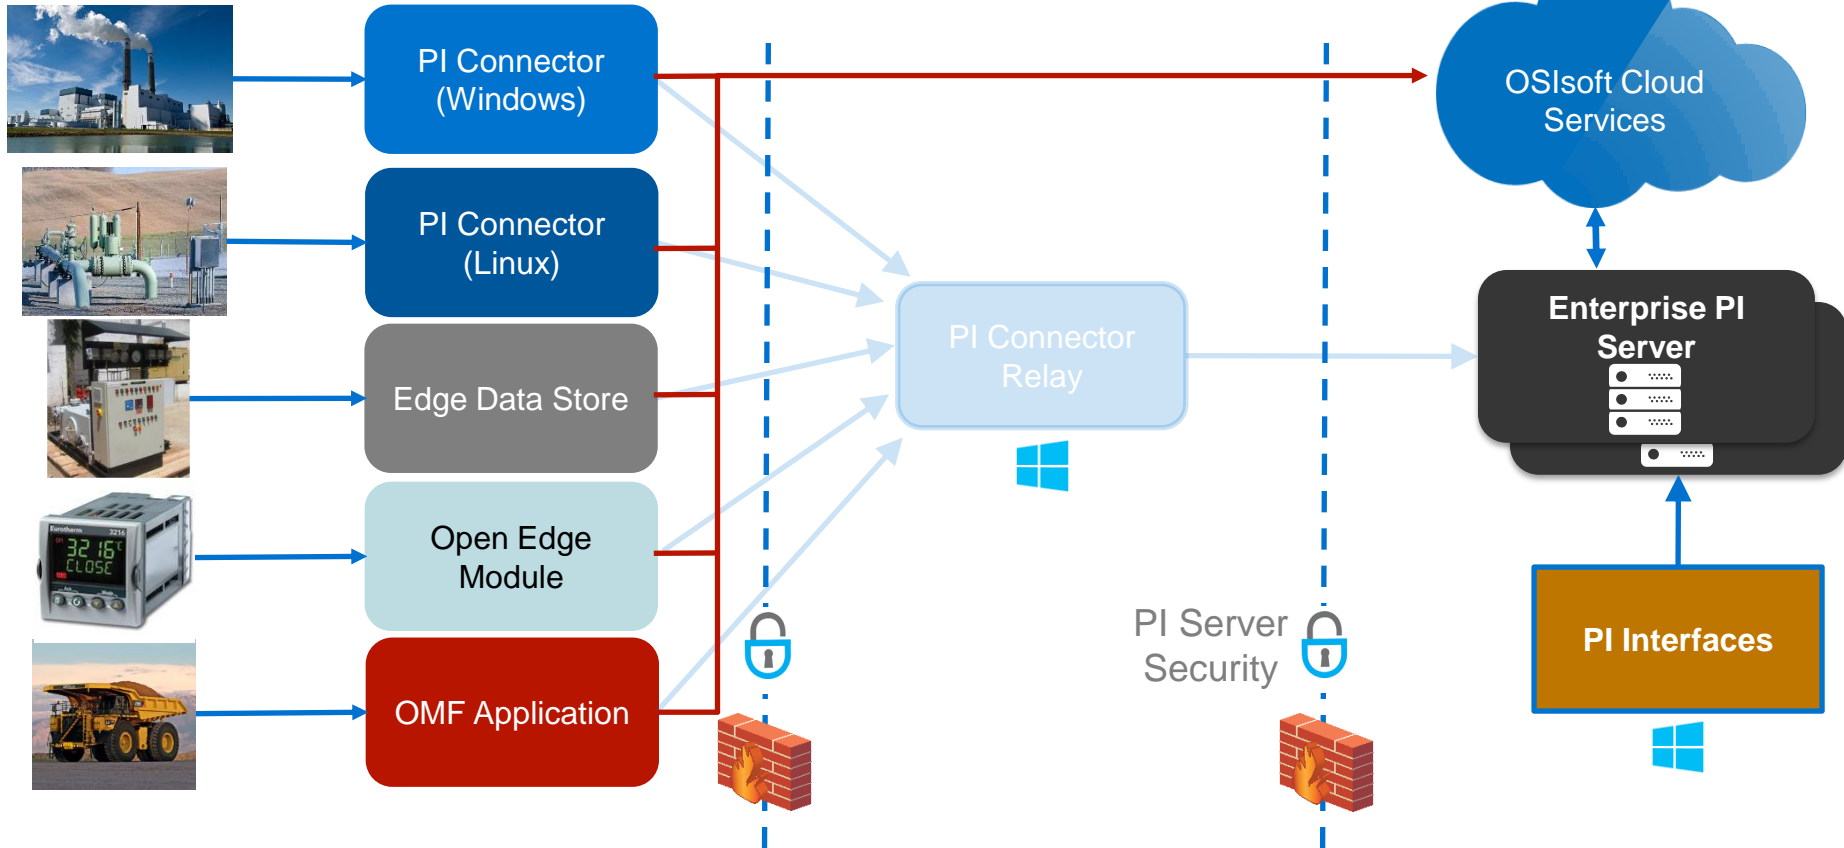

PI Connectors for Linux Add Connectivity for Remote and Mobile Assets

Welcome to **Cisco Fog Director**

No Apps are available

ADD NEW APP

IMPORT APPS

Built for Purpose: Storage, Access and Calculations for Edge Devices

Edge Data Store Components

Edge Device Connectivity for the Open Source Developer Community

OMF Extends Remote Asset Connectivity Through Partner Enablement

Data Connectivity Administration and Management

Components

- Data Sources**
 - OPC UA Server 1
 - OPC UA Server 2
 - Redfish Server 1
 - Redfish Server 2
 - Redfish Server 3
- Connectors**
 - OPC UA Connector 1 OPC UA
 - Redfish Connector 1 Redfish
 - Redfish Connector 2 Redfish
- Relays**
 - Connector Relay
 - DMZ Connector Relay
- Destinations**
 - Corporate PI Server PI Server
 - Corporate PI Server 2 PI Server
 - DMZ PI Server PI Server

Routing

Edit Routing Configuration

Details

Flexibility to Chose the Right Destination for the Scenario

PDC Technologies: Hardware & Operating System Targets

Edge Analytics Appliance Using Embedded OSIsoft Technology