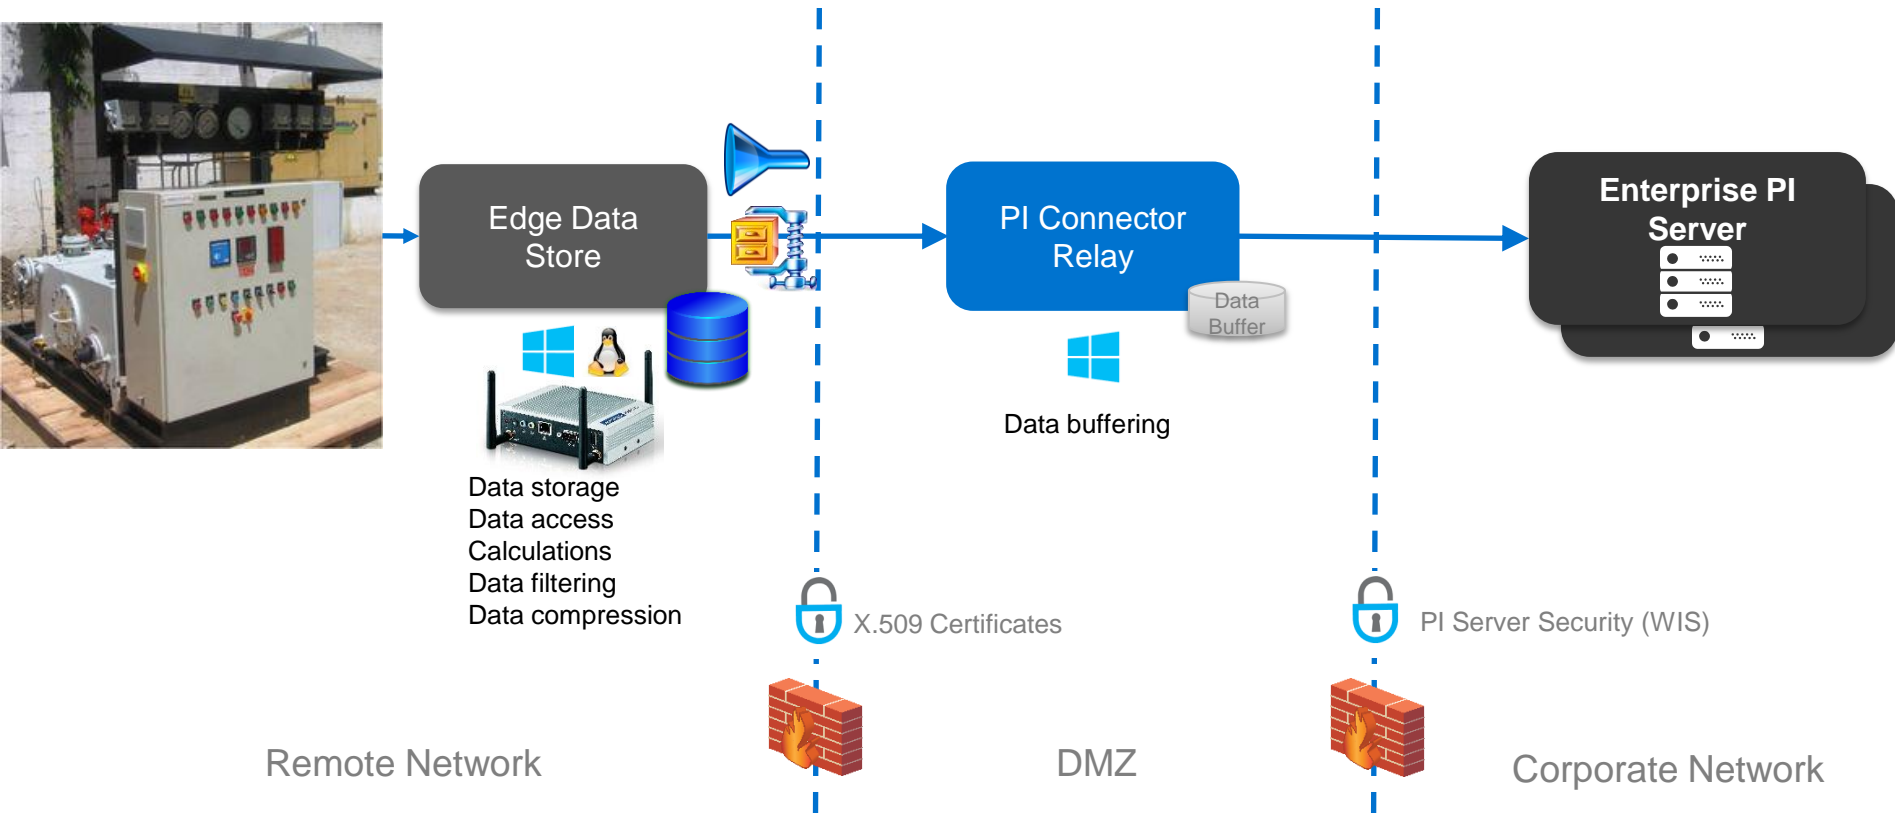

Granular and rule-based data selection

New security architecture

Flexibility to Choose the Right Connectivity for the Scenario

PI Connector Relay Architecture Enhances Security and Network Flexibility for IIoT Data Patterns

PI Connectors for Linux Add Connectivity for Remote and Mobile Assets

Welcome to **Cisco Fog Director**

No Apps are available

ADD NEW APP

IMPORT APPS

Built for Purpose: Storage, Access and Calculations for Edge Devices

Edge Data Store Components

Edge Device Connectivity for the Open Source Developer Community

OMF Extends Remote Asset Connectivity Through Partner Enablement

Data Connectivity Administration and Management

Routing

Edit Routing Configuration

Details

Flexibility to Chose the Right Destination for the Scenario

PDC Technologies: Hardware & Operating System Targets

Edge Analytics Appliance Using Embedded OSIsoft Technology