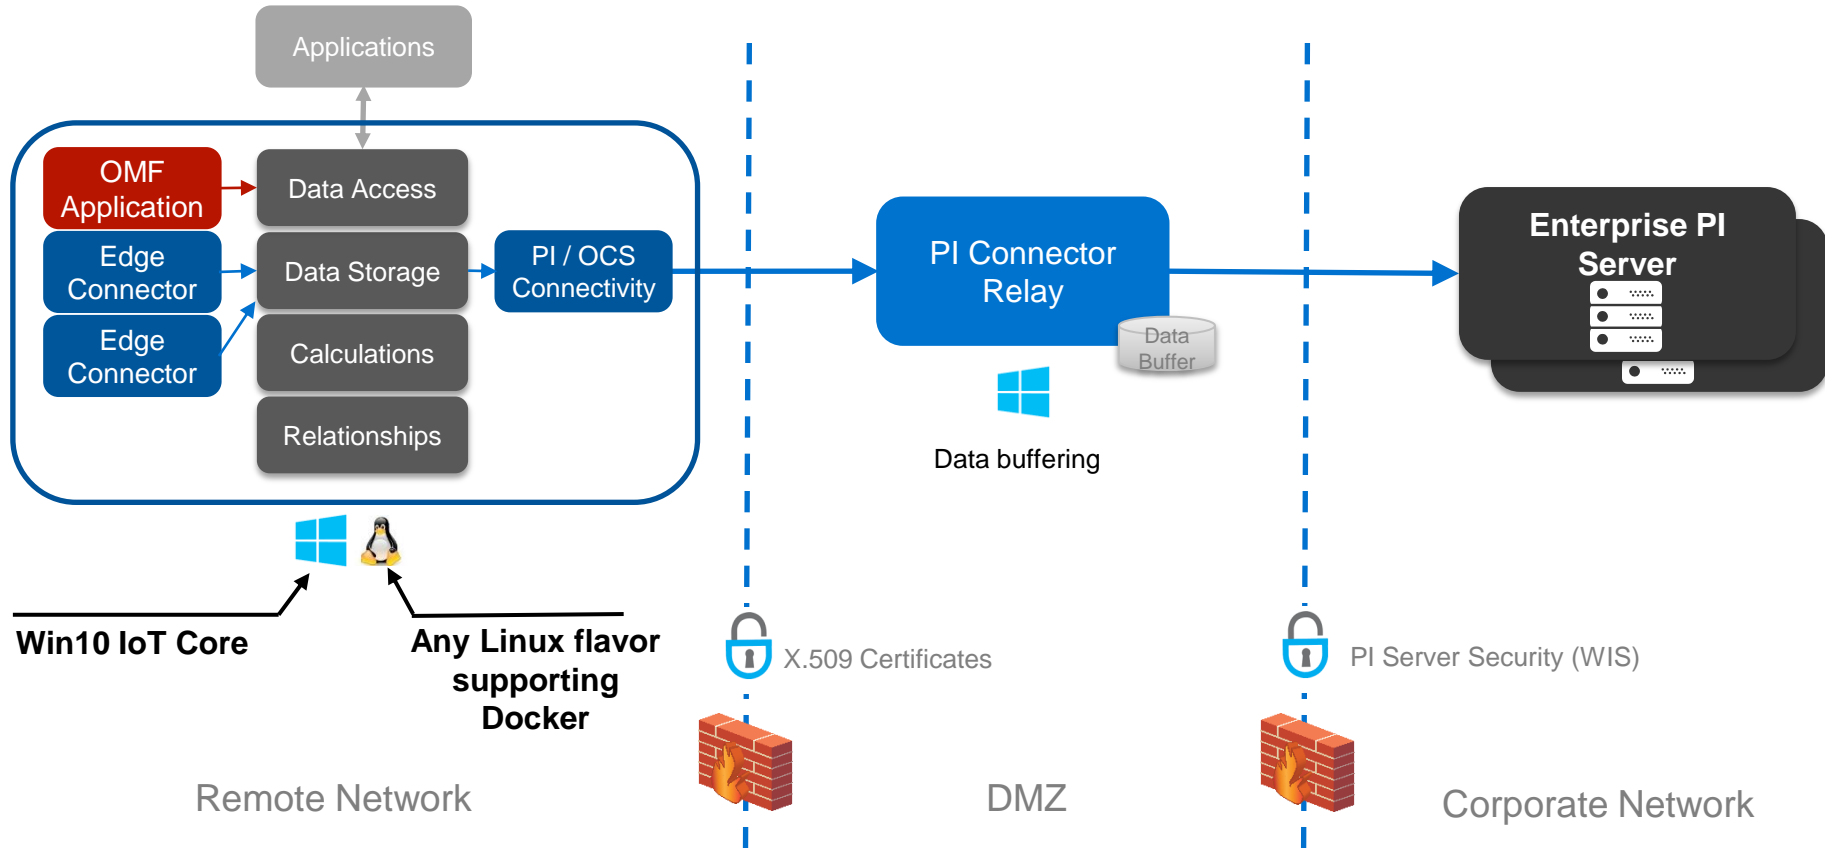

Granular and rule-based data selection

New security architecture

Flexibility to Choose the Right Connectivity for the Scenario

PI Connector Relay Architecture Enhances Security and Network Flexibility for IIoT Data Patterns

PI Connectors for Linux Add Connectivity for Remote and Mobile Assets

Welcome to **Cisco Fog Director**

No Apps are available

ADD NEW APP

IMPORT APPS

Built for Purpose: Storage, Access and Calculations for Edge Devices

Edge Data Store Components

Edge Device Connectivity for the Open Source Developer Community

OMF Extends Remote Asset Connectivity Through Partner Enablement

Data Connectivity Administration and Management

Routing

Edit Routing Configuration

Details

Flexibility to Chose the Right Destination for the Scenario

PDC Technologies: Hardware & Operating System Targets

Edge Analytics Appliance Using Embedded OSIsoft Technology