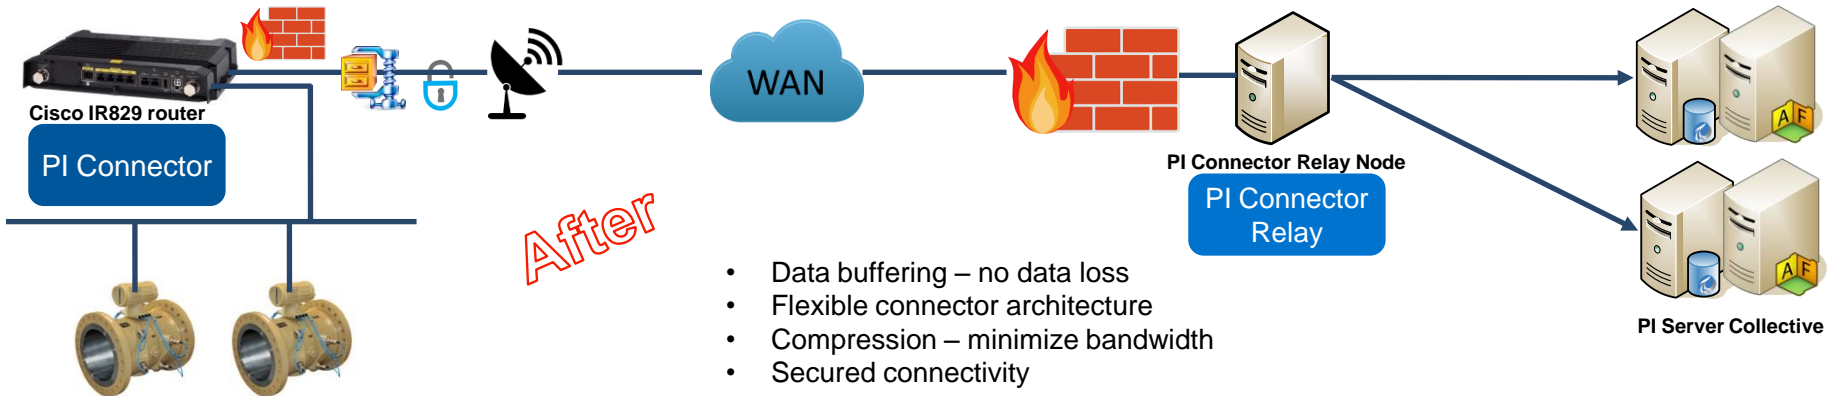

Routing

Edit Routing Configuration

Details

Flexibility to Chose the Right Destination for the Scenario

PDC Technologies: Hardware & Operating System Targets

Edge Analytics Appliance Using Embedded OSIsoft Technology

FactoryTalk[®] Analytics
for Devices

MONITOR & INTERACT WITH IIoT DEVICES, IMPROVE PLANT HEALTH

-  **DETECT** your smart devices, automatically
-  **DIGITIZE** the data, allowing work to be done
-  **ANALYZE** the data, perform calculations, transform the data
-  **ACT** on information, get to the right people, on the right device

Immediate value delivered as an Industrial Appliance; Self-contained and FactoryTalk Cloud aggregation options

PUBLIC Copyright © 2017 Rockwell Automation, Inc. All Rights Reserved. 4

Micro Modular Data Center Monitoring Using Embedded OSisoft Technology

Dell's Micro Modular Data Center Presented at SF UC 2017

Remote Asset Monitoring Using Embedded OSisoft Technology

Collaterals

- IloT Microsite: www.osisoft.com/iioT/

Contact Information

Christian Leroux

cleroux@osisoft.com