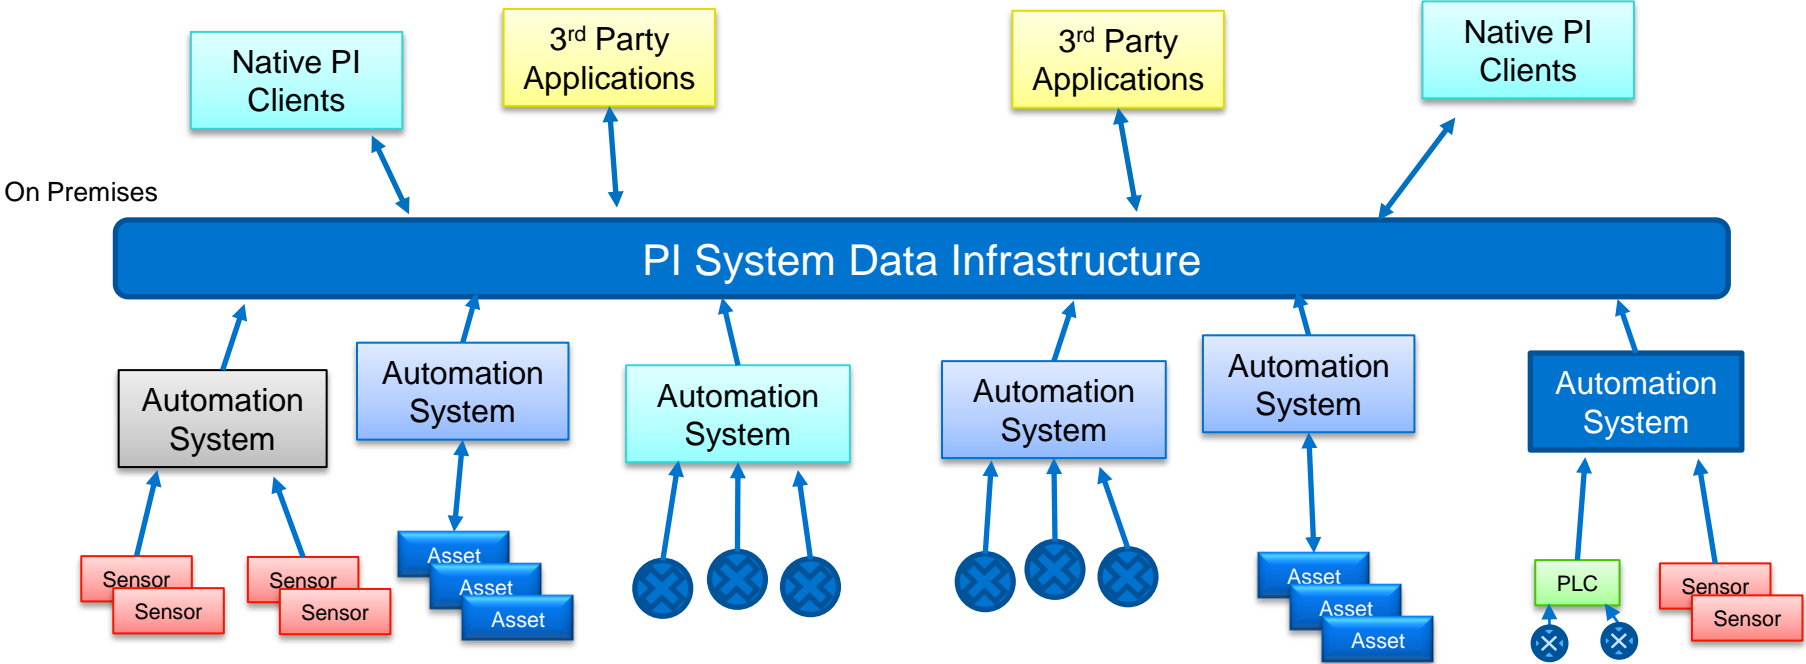

Traditional PI System Architecture