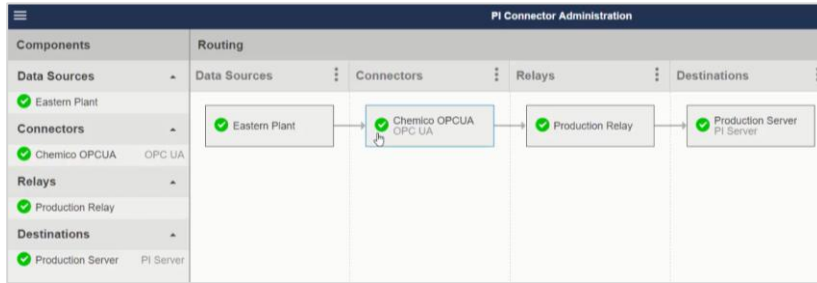

PI Connector Technologies

Unified user experience