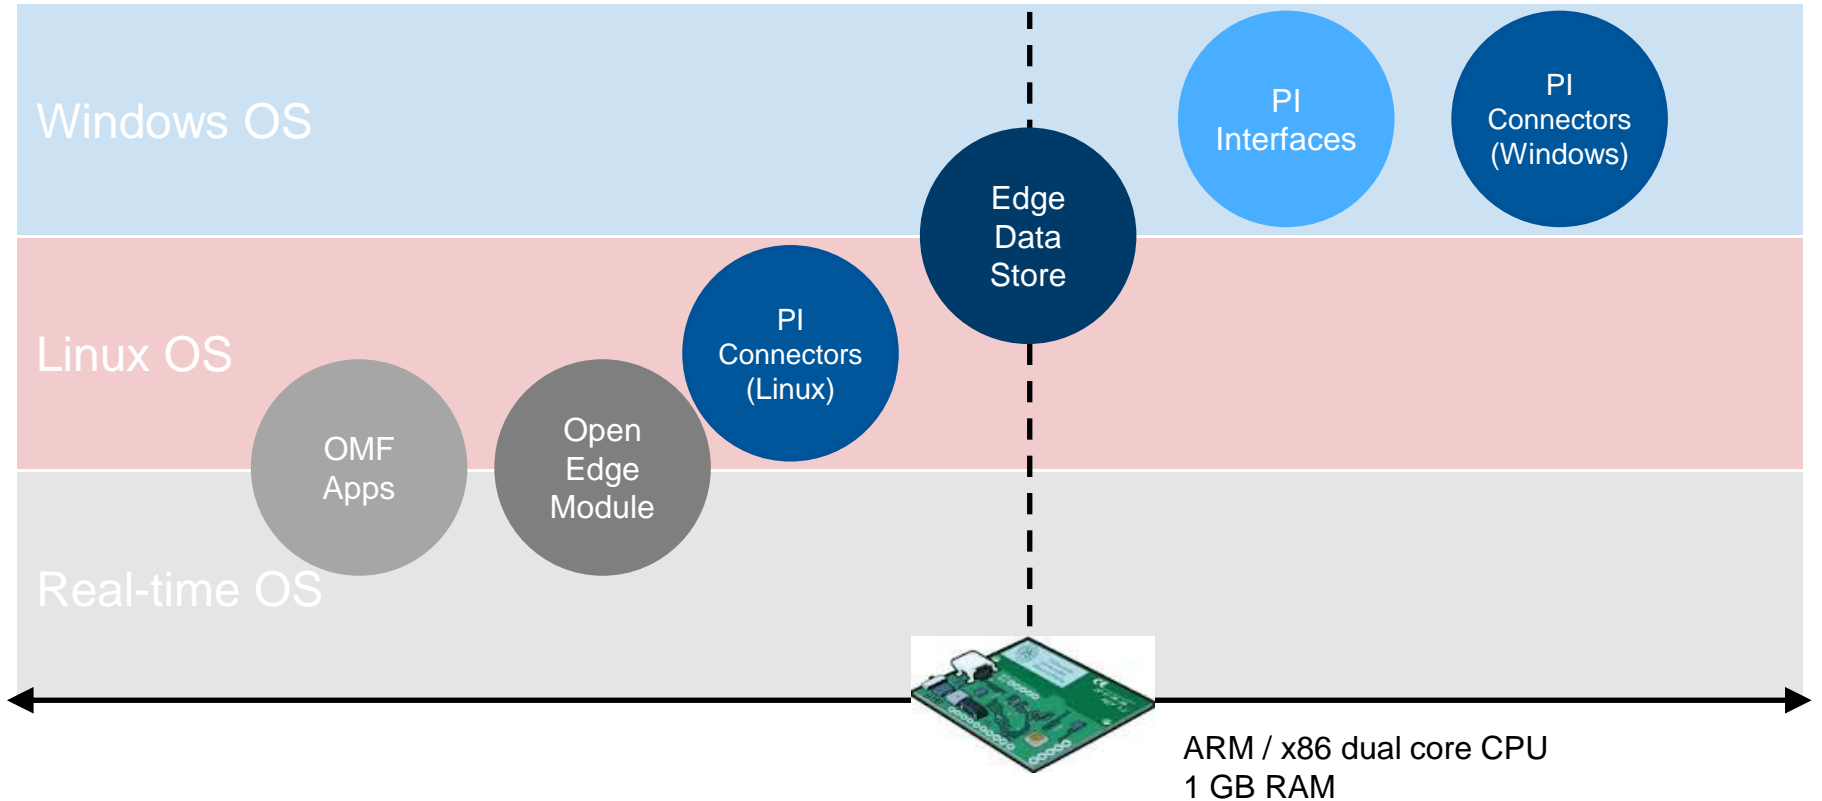

Granular and rule-based data selection

New security architecture

Flexibility to Choose the Right Connectivity for the Scenario

PI Connector Relay Architecture Enhances Security and Network Flexibility for IIoT Data Patterns

Components

- Data Sources**
 - OPC UA Server 1
 - OPC UA Server 2
 - Redfish Server 1
 - Redfish Server 2
 - Redfish Server 3
- Connectors**
 - OPC UA Connector 1 OPC UA
 - Redfish Connector 1 Redfish
 - Redfish Connector 2 Redfish
- Relays**
 - Connector Relay
 - DMZ Connector Relay
- Destinations**
 - Corporate PI Server PI Server
 - Corporate PI Server 2 PI Server
 - DMZ PI Server PI Server

Routing

Edit Routing Configuration

Details

Flexibility to Chose the Right Destination for the Scenario

PDC Technologies: Hardware & Operating System Targets

Edge Analytics Appliance Using Embedded OSIsoft Technology

FactoryTalk[®] Analytics
for Devices

MONITOR & INTERACT WITH IIoT DEVICES, IMPROVE PLANT HEALTH

-  **DETECT** your smart devices, automatically
-  **DIGITIZE** the data, allowing work to be done
-  **ANALYZE** the data, perform calculations, transform the data
-  **ACT** on information, get to the right people, on the right device