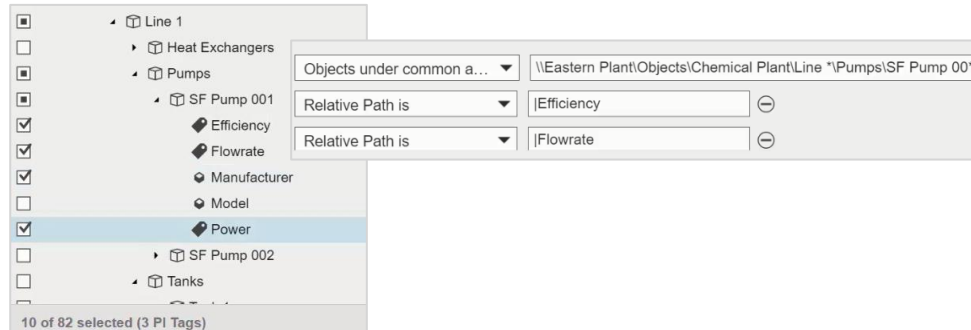

Granular and rule-based data selection

New security architecture

Flexibility to Choose the Right Connectivity for the Scenario

PI Connector Relay Architecture Enhances Security and Network Flexibility for IIoT Data Patterns