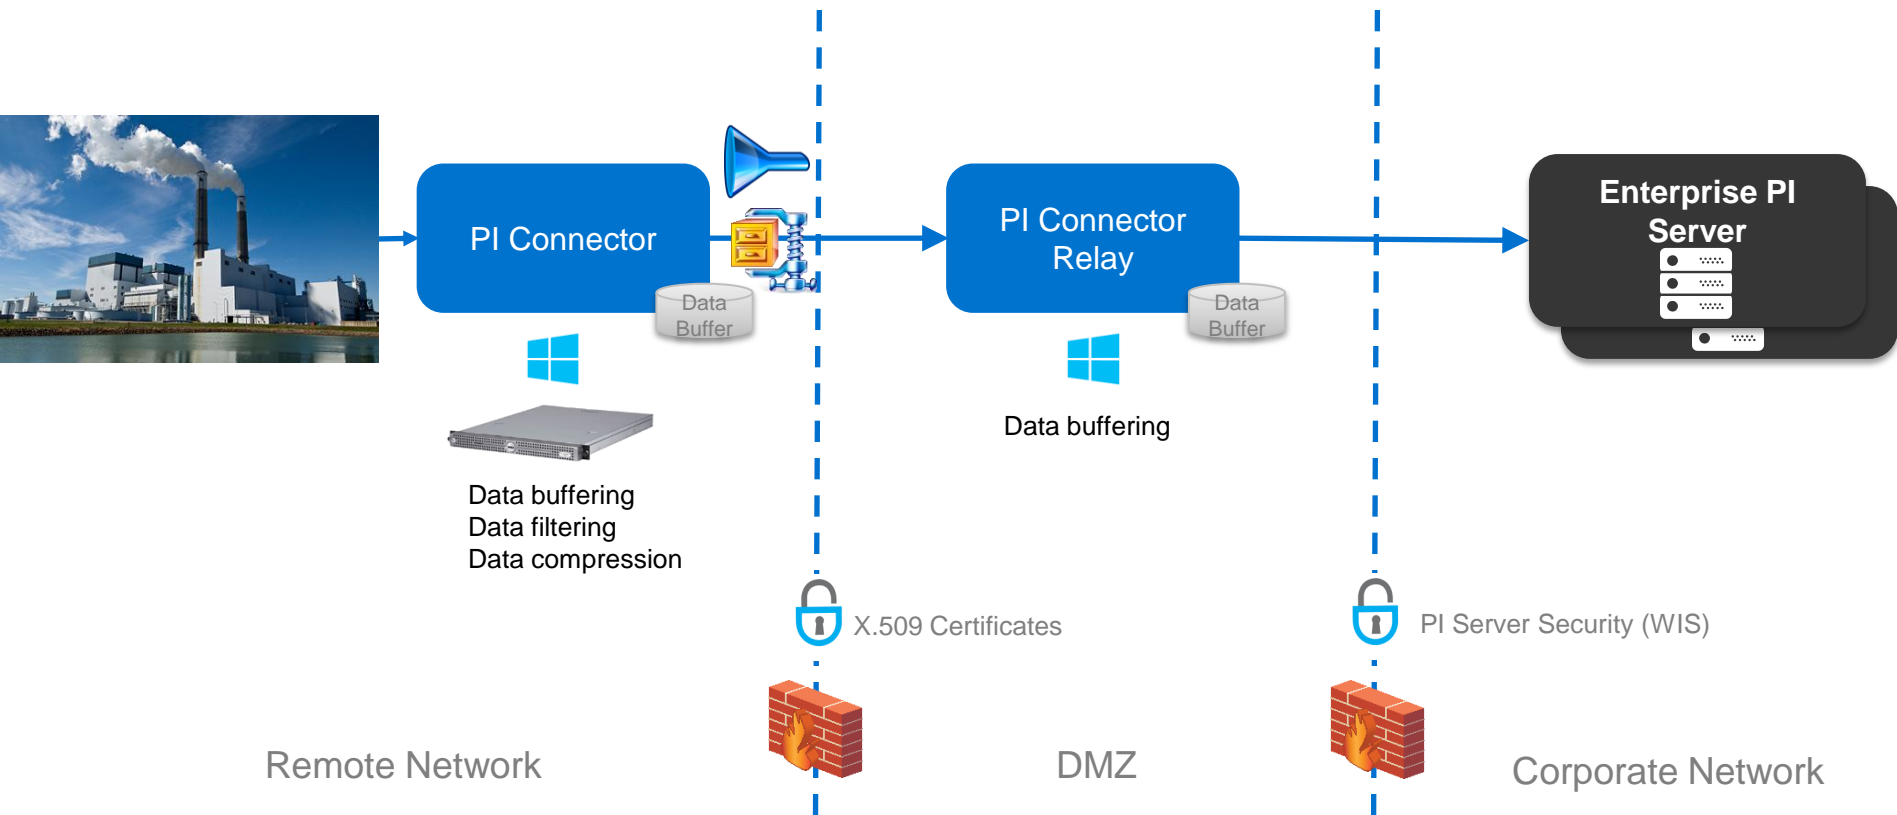

OSIsoft Pervasive Data Collection

Ensuring no matter where your operational data resides,
there are OSIsoft technologies available to collect and store
this data

Pervasive Data Collection (PDC)

PI Connectors

Open Source
Developed
Streaming Data
Metadata
Buffering
Linux / RTOS

OMF Apps

Proprietary
Developed
Streaming Data
Metadata
Custom Features
Any OS

PI Connector Technologies

Unified user experience

Automated data discovery

Granular and rule-based data selection

New security architecture

Flexibility to Choose the Right Connectivity for the Scenario

PI Connector Relay Architecture Enhances Security and Network Flexibility for IIoT Data Patterns

PI Connectors for Linux Add Connectivity for Remote and Mobile Assets

Welcome to **Cisco Fog Director**

No Apps are available

ADD NEW APP

IMPORT APPS

Built for Purpose: Storage, Access and Calculations for Edge Devices