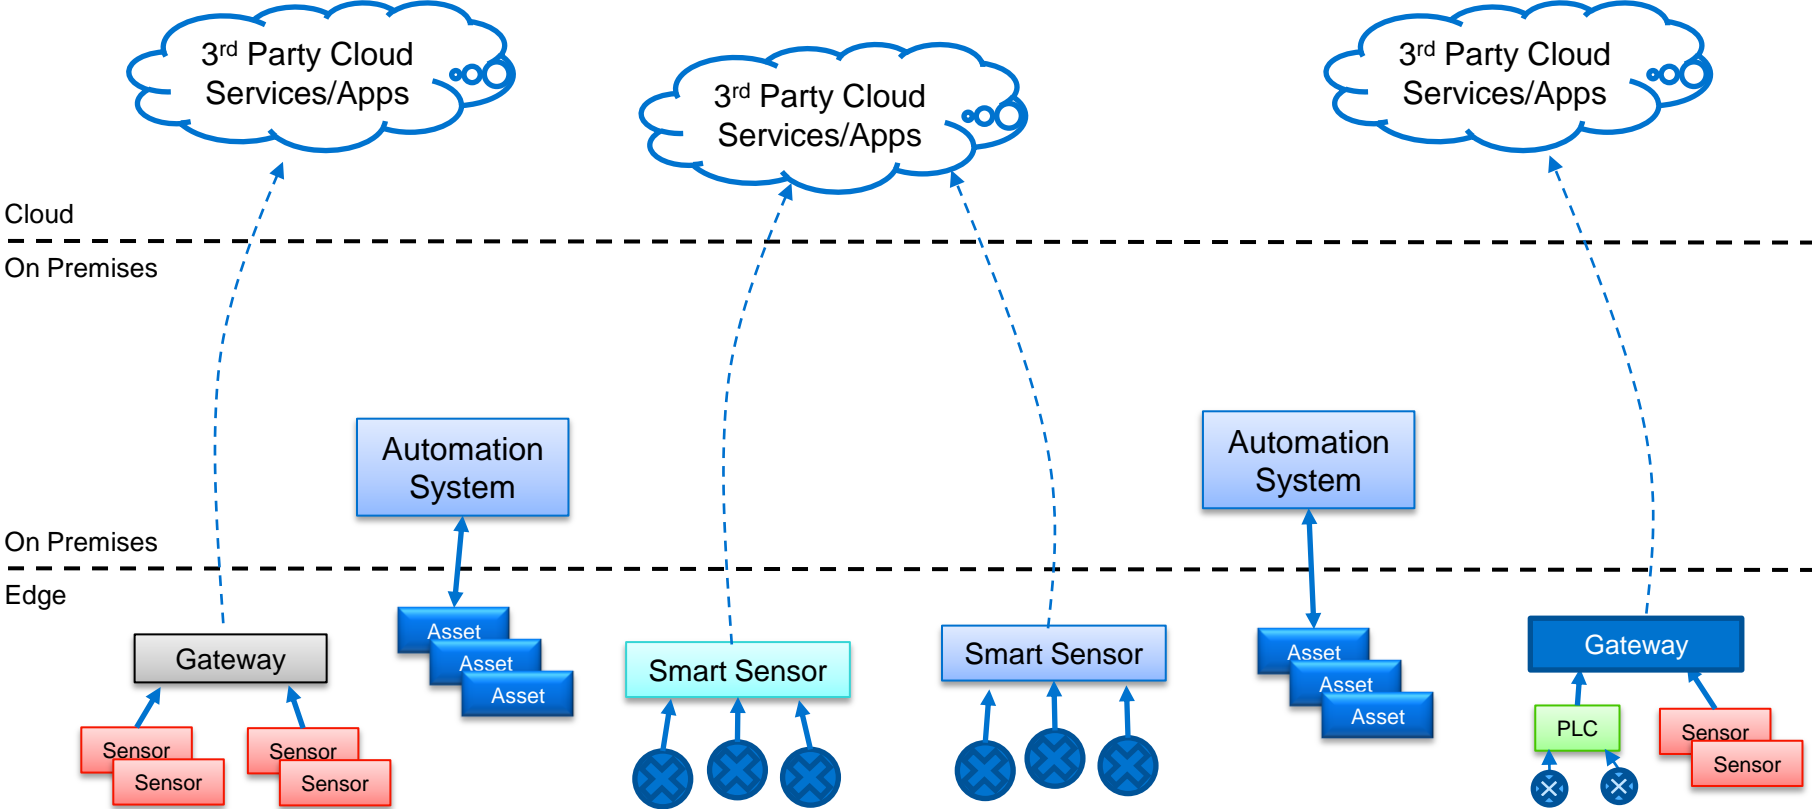

PI System Pervasive Data Collection

Presented by **Christian Leroux – Enterprise Program Manager**
Chris Felts – Sr. Product Manager

OSIsoft on Industrial IoT

“Connecting people with sensor based data in ways that were **physically** or **economically** unrealistic before”

Traditional PI System Architecture

Typical Industrial IoT Architecture

OSIsoft Industrial IoT Architecture for the Enterprise

OSIsoft Industrial IoT Architecture for the Community

Pervasive Data Collection

OSIsoft Pervasive Data Collection

Ensuring no matter where your operational data resides,
there are OSIsoft technologies available to collect and store
this data

Pervasive Data Collection (PDC)

PI Connectors

Routing

Edit Routing Configuration

Details

Flexibility to Chose the Right Destination for the Scenario

PDC Technologies: Hardware & Operating System Targets

Edge Analytics Appliance Using Embedded OSIsoft Technology