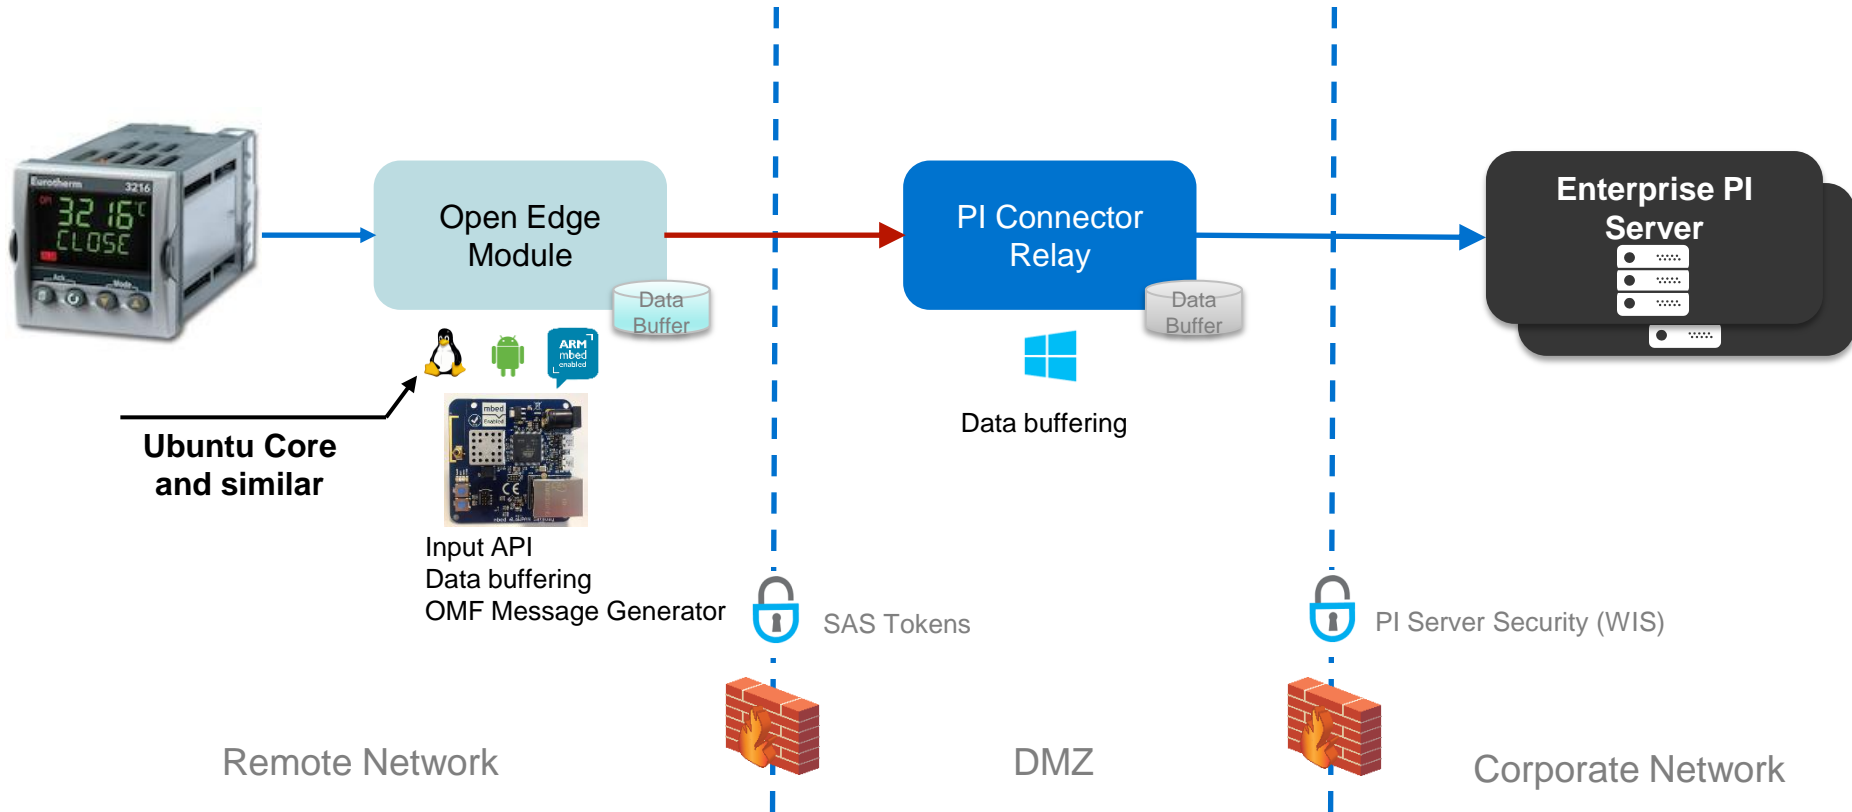

Granular and rule-based data selection

New security architecture

Flexibility to Choose the Right Connectivity for the Scenario

PI Connector Relay Architecture Enhances Security and Network Flexibility for IIoT Data Patterns

PI Connectors for Linux Add Connectivity for Remote and Mobile Assets

Welcome to **Cisco Fog Director**

No Apps are available

ADD NEW APP

IMPORT APPS

Built for Purpose: Storage, Access and Calculations for Edge Devices

Edge Data Store Components

Edge Device Connectivity for the Open Source Developer Community

OMF Extends Remote Asset Connectivity Through Partner Enablement

Data Connectivity Administration and Management

Routing

Edit Routing Configuration

Details

Flexibility to Chose the Right Destination for the Scenario

PDC Technologies: Hardware & Operating System Targets

Edge Analytics Appliance Using Embedded OSIsoft Technology