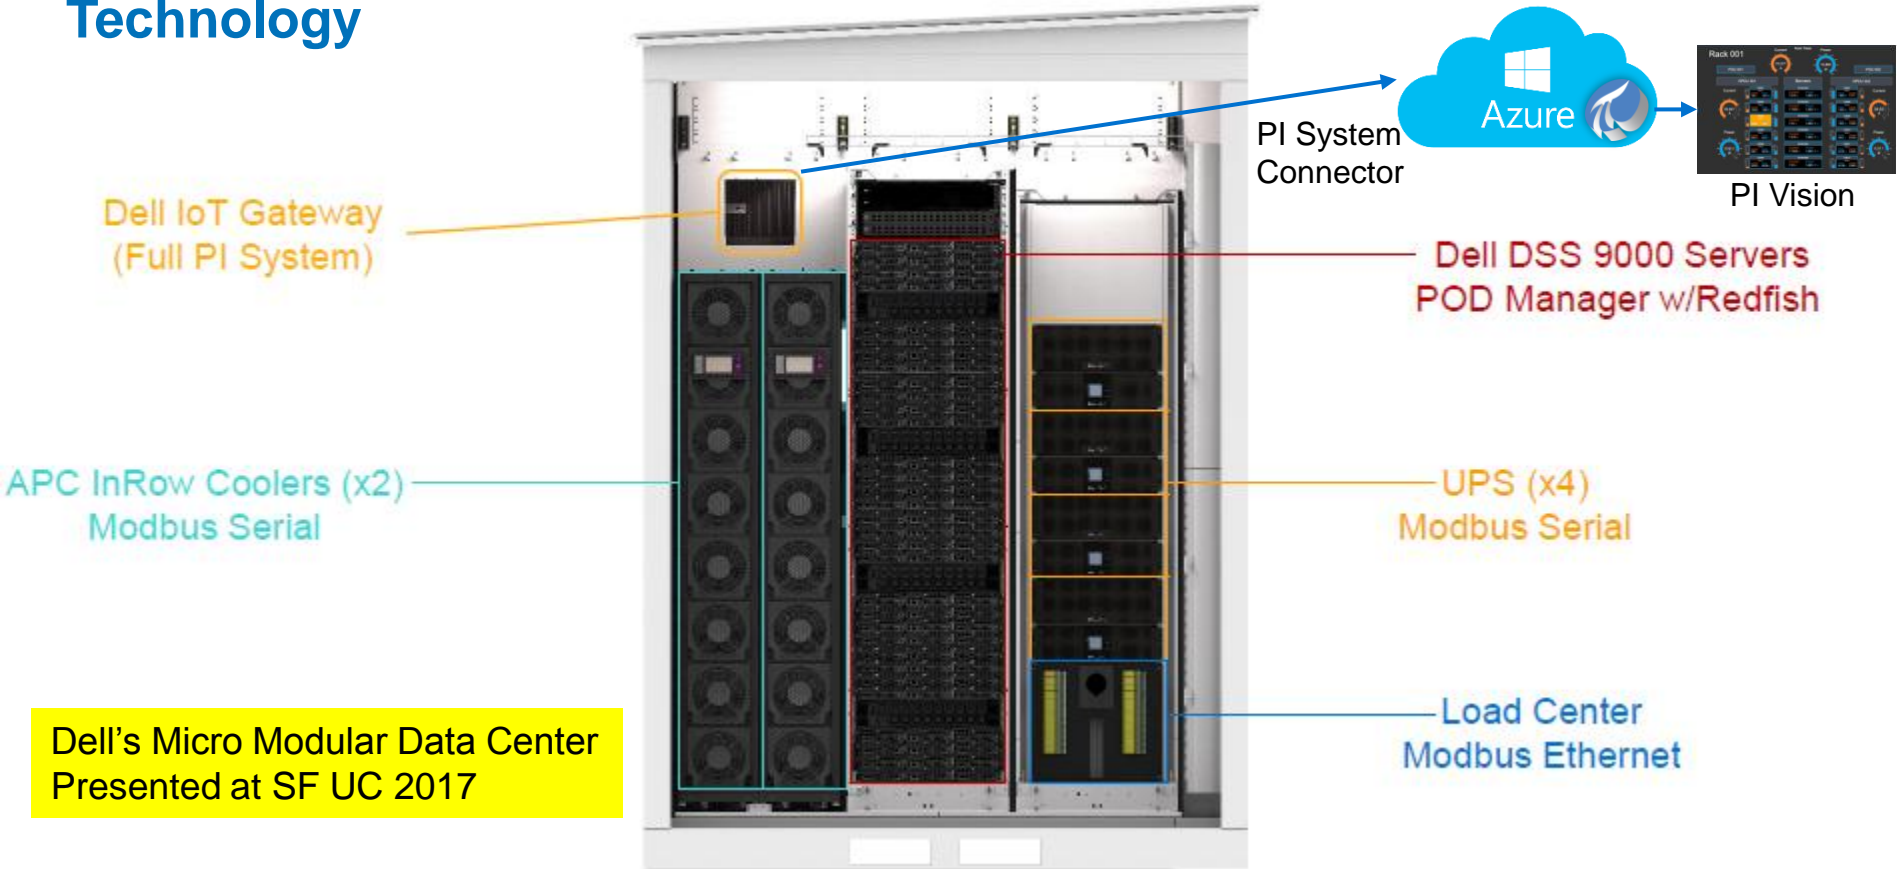

Routing

Edit Routing Configuration

Details

Flexibility to Chose the Right Destination for the Scenario

PDC Technologies: Hardware & Operating System Targets

Edge Analytics Appliance Using Embedded OSIsoft Technology

FactoryTalk[®] Analytics
for Devices

MONITOR & INTERACT WITH IIoT DEVICES, IMPROVE PLANT HEALTH

-  **DETECT** your smart devices, automatically
-  **DIGITIZE** the data, allowing work to be done
-  **ANALYZE** the data, perform calculations, transform the data
-  **ACT** on information, get to the right people, on the right device

Immediate value delivered as an Industrial Appliance; Self-contained and FactoryTalk Cloud aggregation options

PUBLIC Copyright © 2017 Rockwell Automation, Inc. All Rights Reserved. 4

Micro Modular Data Center Monitoring Using Embedded OSisoft Technology