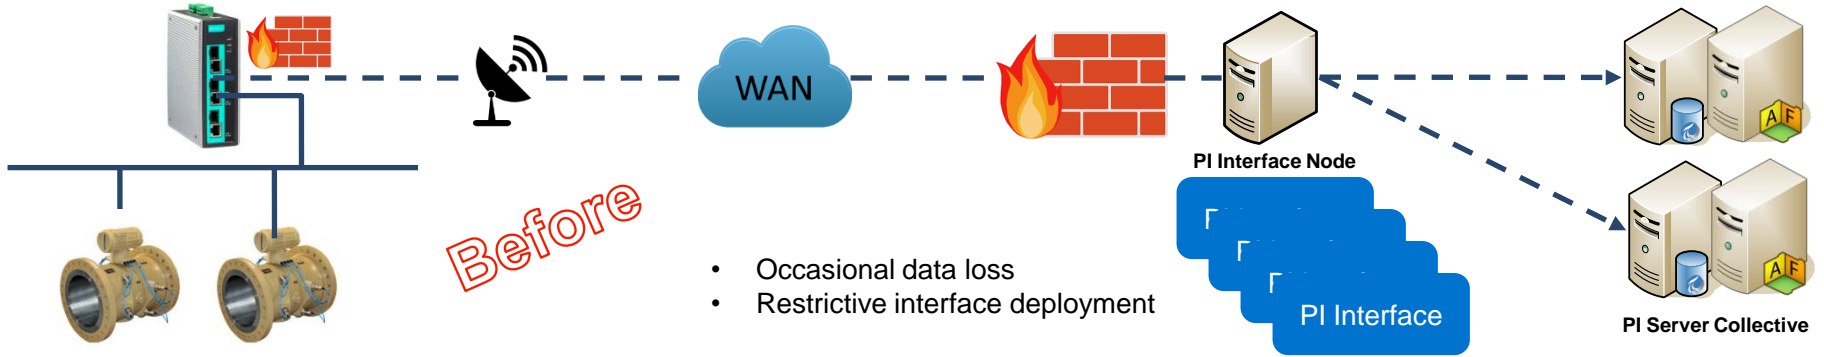

Routing

Edit Routing Configuration

Details

Flexibility to Chose the Right Destination for the Scenario

PDC Technologies: Hardware & Operating System Targets

Edge Analytics Appliance Using Embedded OSIsoft Technology

FactoryTalk[®] Analytics
for Devices

MONITOR & INTERACT WITH IIoT DEVICES, IMPROVE PLANT HEALTH

-  **DETECT** your smart devices, automatically
-  **DIGITIZE** the data, allowing work to be done
-  **ANALYZE** the data, perform calculations, transform the data
-  **ACT** on information, get to the right people, on the right device

Immediate value delivered as an Industrial Appliance; Self-contained and FactoryTalk Cloud aggregation options

PUBLIC Copyright © 2017 Rockwell Automation, Inc. All Rights Reserved. 4

Micro Modular Data Center Monitoring Using Embedded OSisoft Technology

Dell's Micro Modular Data Center Presented at SF UC 2017

Remote Asset Monitoring Using Embedded OSisoft Technology

Collaterals

- IloT Microsite: www.osisoft.com/iioT/

Contact Information

Christian Leroux

cleroux@osisoft.com