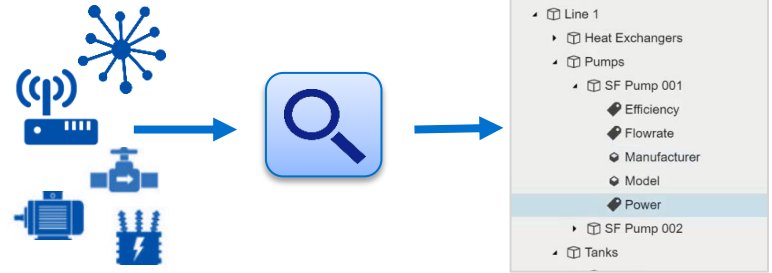

Open Source
Developed
Streaming Data
Metadata
Buffering
Linux / RTOS

OMF Apps

Proprietary
Developed
Streaming Data
Metadata
Custom Features
Any OS

PI Connector Technologies

Unified user experience

Automated data discovery

Granular and rule-based data selection

New security architecture

Flexibility to Choose the Right Connectivity for the Scenario

PI Connector Relay Architecture Enhances Security and Network Flexibility for IIoT Data Patterns