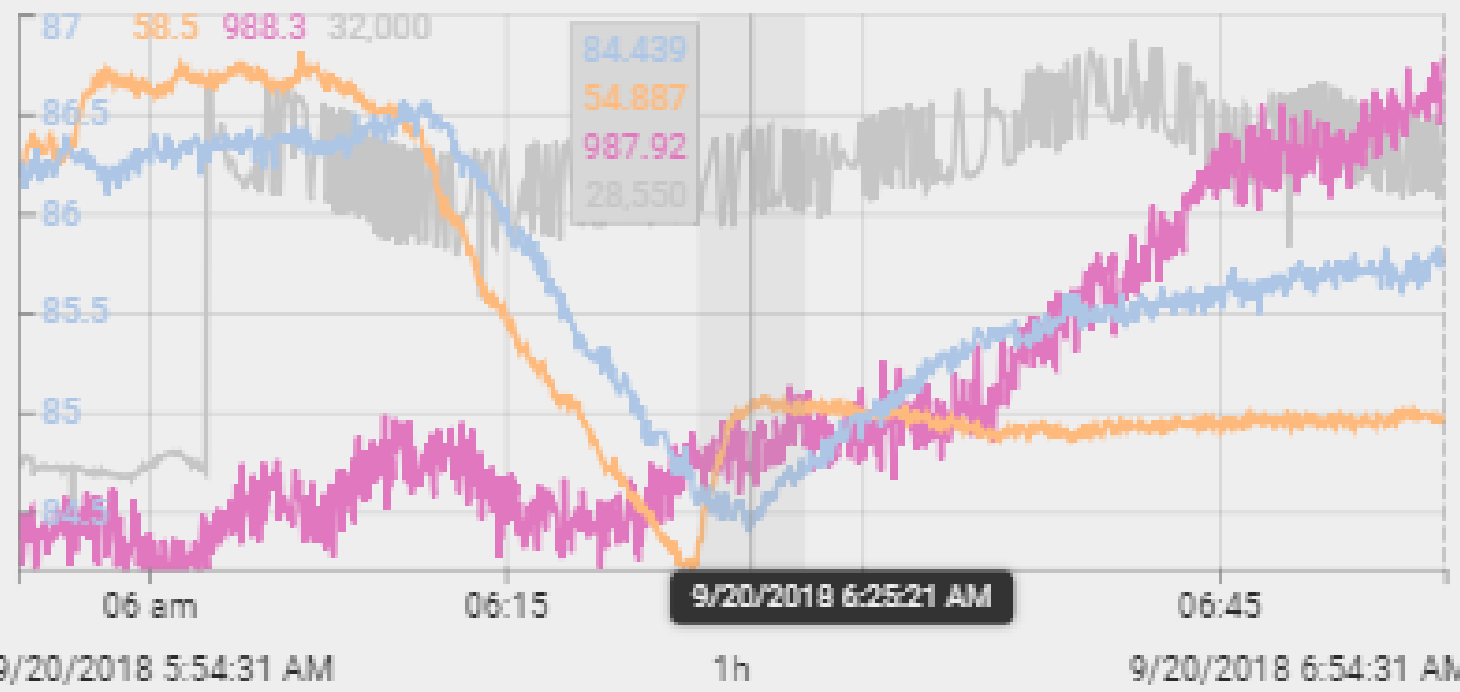

Dimension

Scale

Scope

Dimension

Scale

Scope

{ , 2018-09-25 15:03:01.0Z }

Time : 2018-09-25 15:03:01.0Z,
FridgeTemp : 33, SetPoint : 32,
{ FridgeTemp : 33, SetPoint : 32, CxnStatus : T, DoorsOpen : F, FridgeLightOn : T, UpTime : 7 }
CxnStatus : T, DoorsOpen : F,
FridgeLightOn : T, UpTime : 7

What's Past is Prologue

Pervasive Data Collection
Data Science Enablement
Remote Operations Monitoring
Cloud Partner Enablement

OSIsoft Cloud Services

PI System

Temperature 85.76 Humidity 54.746 Air Pressure 988.26 Light Sensor Reading 29,143

Artificial
Intelligence

∞

Natural
Intelligence