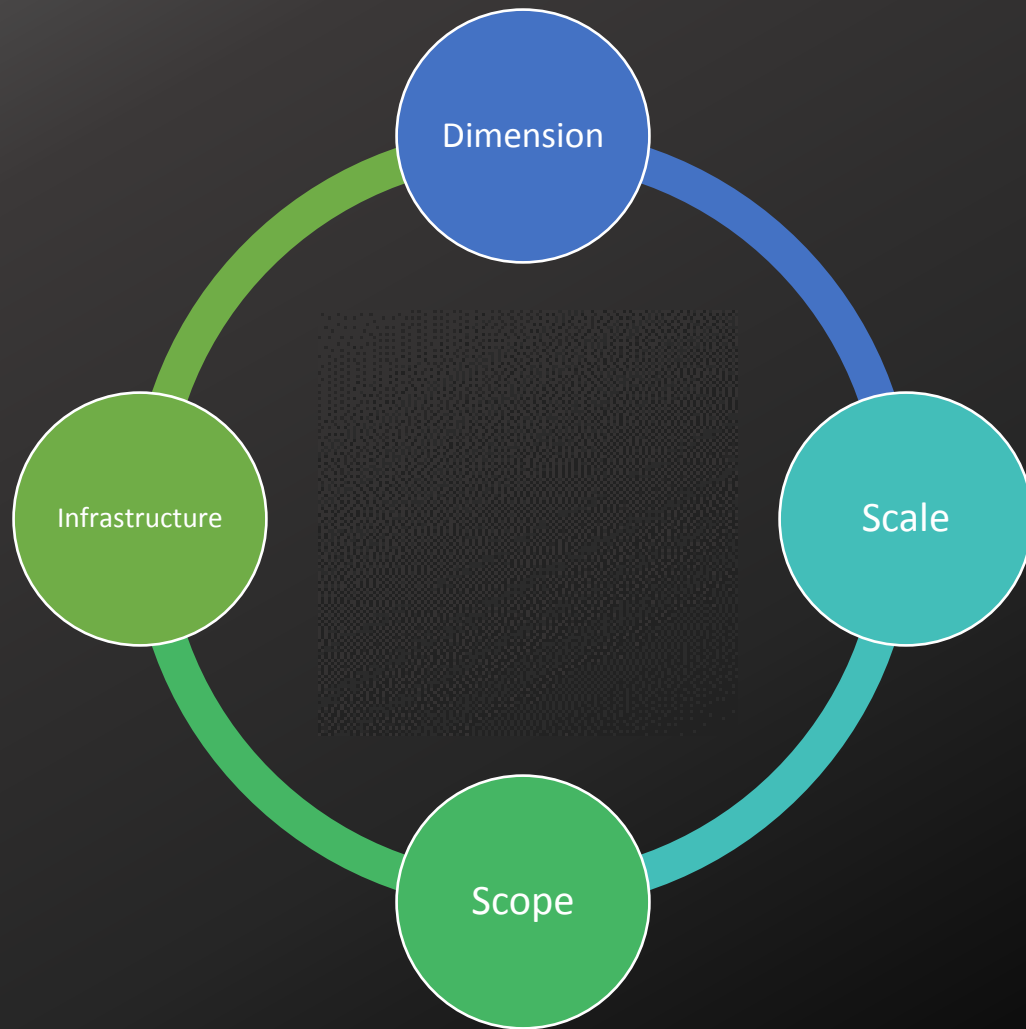

The Changing Shape of Industry and Technology

Gregg Le Blanc, VP Product

Chris Nelson, VP Software Development

Home Power Usage

Dark Data

Dimension

Scale

Scope

Dimension

Scale

Scope

Dimension

Scale

Scope

{ , 2018-09-25 15:03:01.0Z }

Time : 2018-09-25 15:03:01.0Z,
FridgeTemp : 33, SetPoint : 32,
{ FridgeTemp : 33, SetPoint : 32, CxnStatus : T, DoorsOpen : F, FridgeLightOn : T, UpTime : 7 }
CxnStatus : T, DoorsOpen : F,
FridgeLightOn : T, UpTime : 7

What's Past is Prologue

Pervasive Data Collection
Data Science Enablement
Remote Operations Monitoring
Cloud Partner Enablement

OSIsoft Cloud Services

PI System

Temperature 85.76 Humidity 54.746 Air Pressure 988.26 Light Sensor Reading 29,143

Artificial
Intelligence

∞

Natural
Intelligence