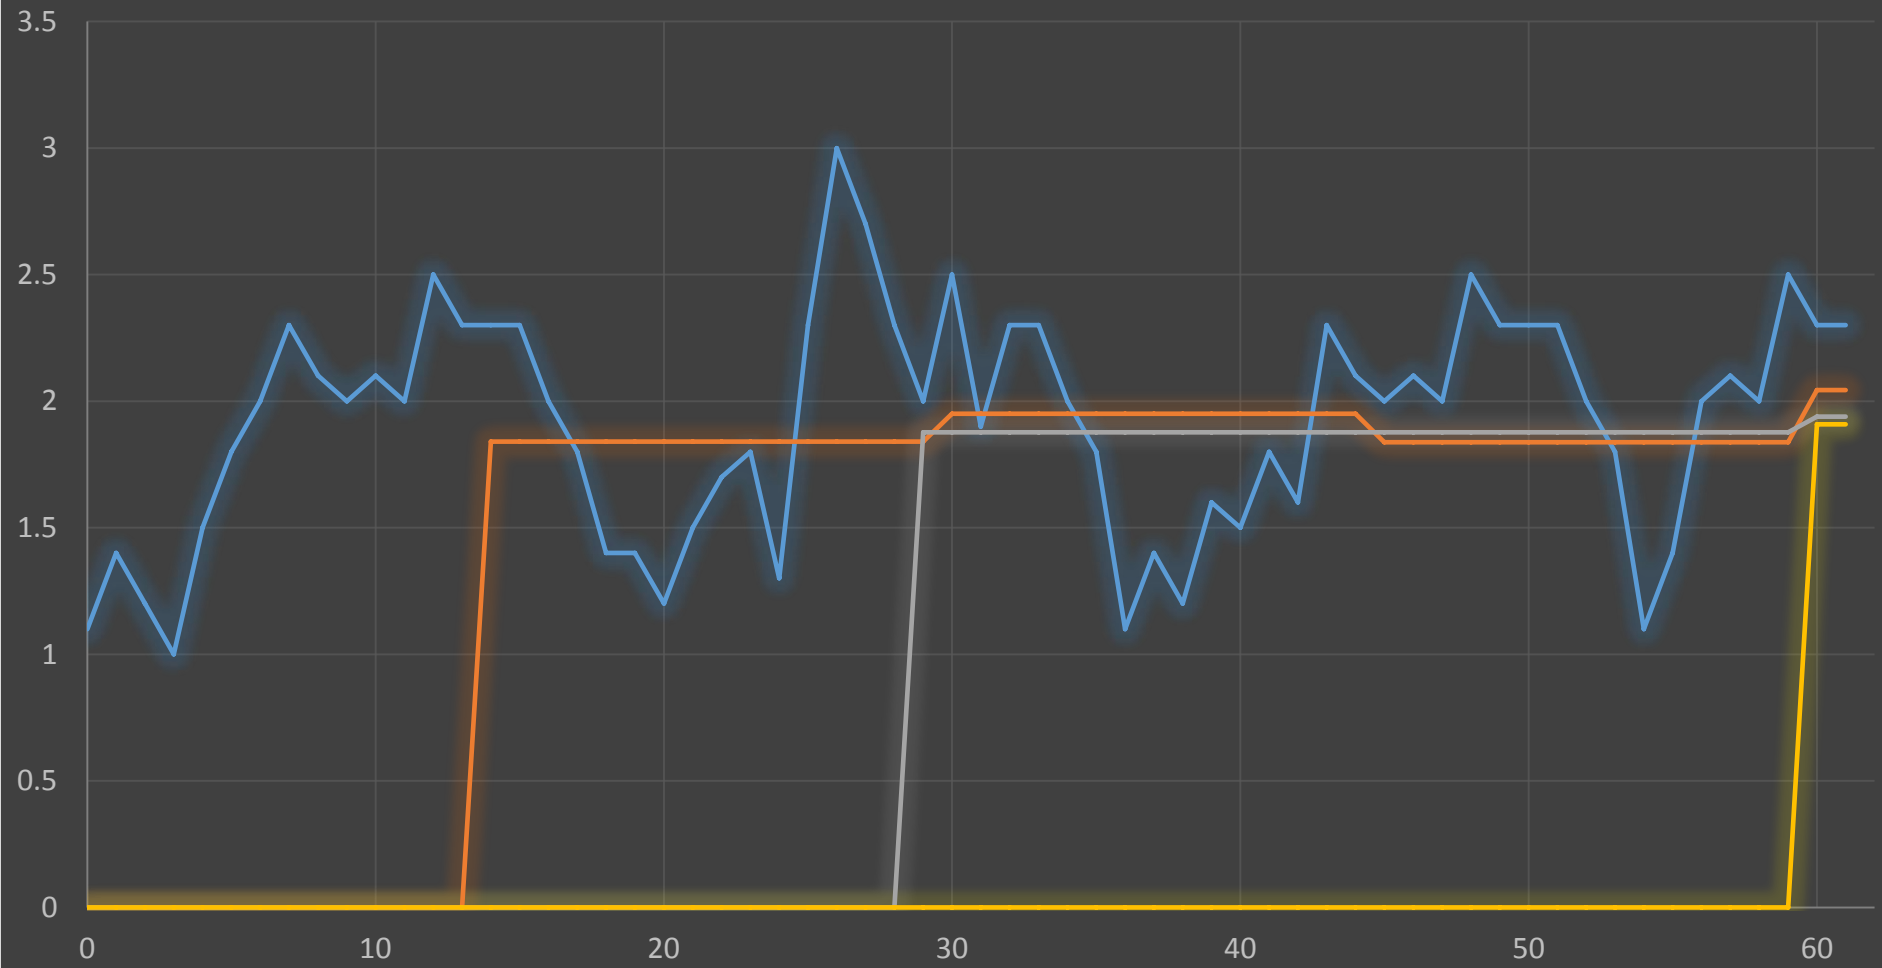

The Changing Shape of Industry and Technology

Gregg Le Blanc, VP Product

Chris Nelson, VP Software Development

Home Power Usage

Dark Data

Dimension

Scale

Scope

Dimension

Scale

Scope

Dimension

Scale

Scope

{ , 2018-09-25 15:03:01.0Z }

Time : 2018-09-25 15:03:01.0Z,
FridgeTemp : 33, SetPoint : 32,
{ FridgeTemp : 33, SetPoint : 32, CxnStatus : T, DoorsOpen : F, FridgeLightOn : T, UpTime : 7 }
CxnStatus : T, DoorsOpen : F,
FridgeLightOn : T, UpTime : 7