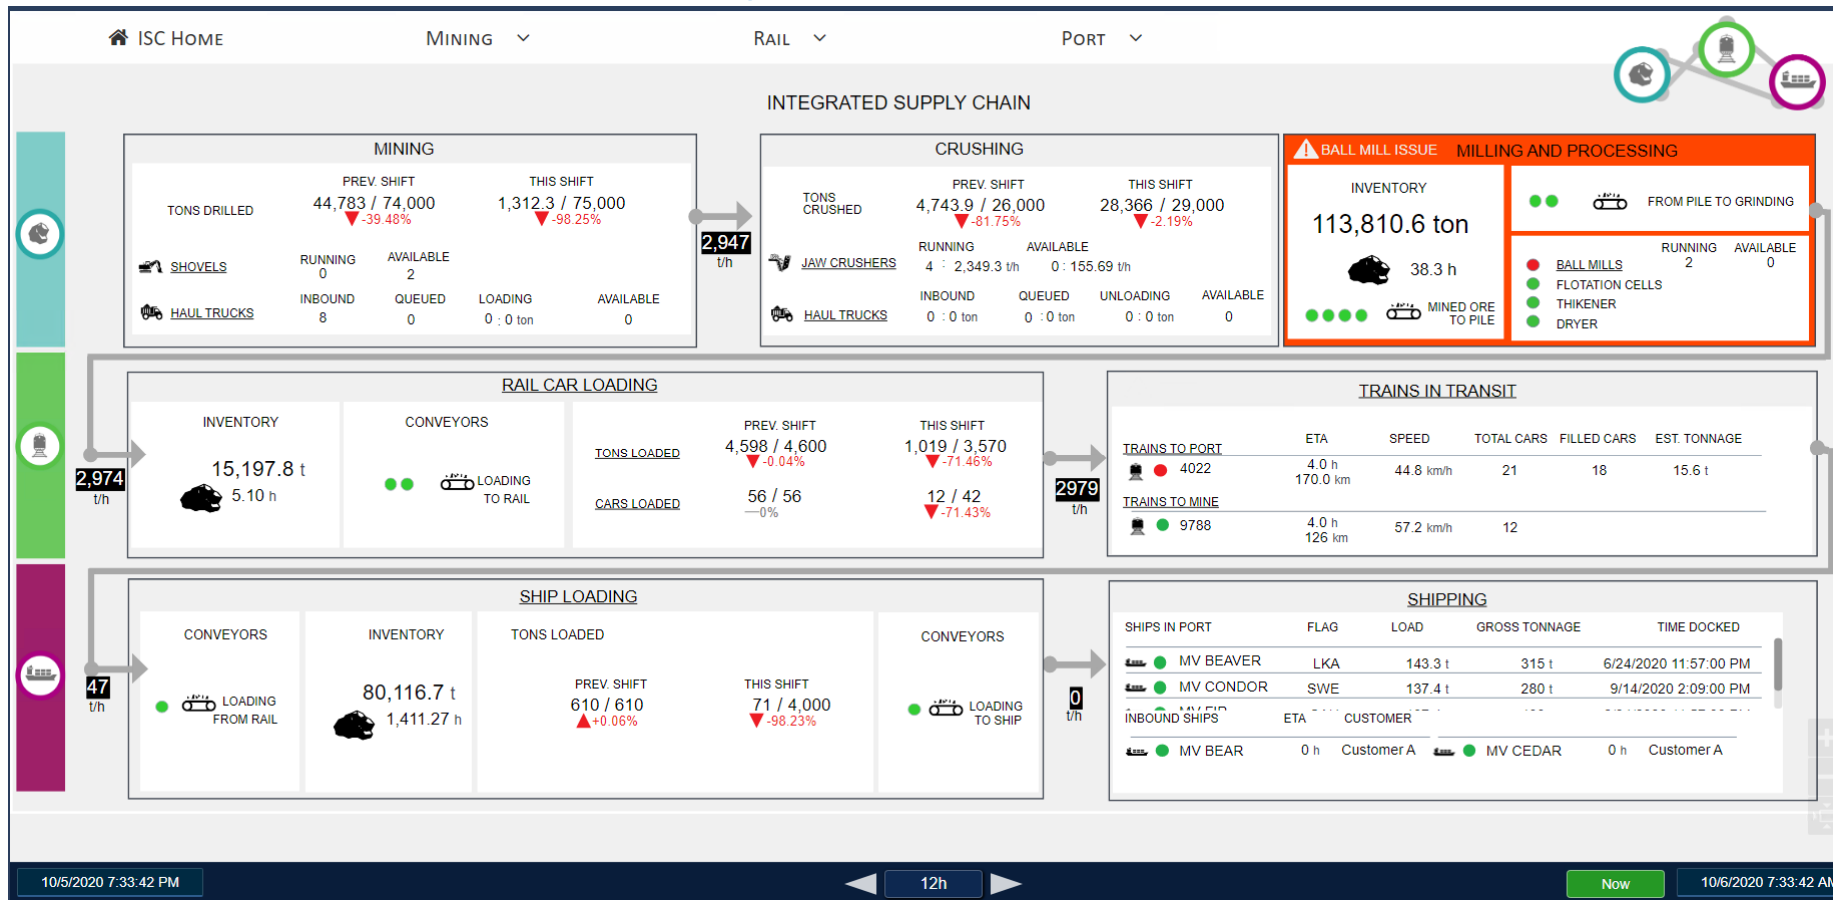

Integrated Supply Chain Monitoring

Ales Soudek

Phosphate Supply Chain

Collect

Data Sources

PI Interfaces
&
PI Connectors

Store & Enhance

Deliver

Phosphate Supply Chain

Challenge

Coordination of availability of assets and materials between the mining company, the rail company, and the shipping company.

Solution

Deployed the latest OSIsoft PI technology including PI AF, PI Cloud technologies, and PI Vision as an advanced foundation for Process Monitoring, Condition Based Maintenance & Advanced Analytics

Benefits

Third party expert surveillance of critical equipment. Seamless coordination between the mining, rail, and shipping companies resulting in increased production and operational efficiency

謝謝
 DZIĘKUJĘ CI
 NGIYABONGA
 TEŞEKKÜR EDERİM
 DANKIE
 TERIMA KASIH
 SPASIBO
 ПАСИБО
 GRAZIE
 МАХАДСАНИД
 GO RAIBH MAITH AGAT
 БЛАГОДАРЯ
 GRACIAS
 ТИ БЛАГОДАРАМ
 TAK DANKE
 RAHMAT
 HATUR NUHUN
 PAXMAT САГА
 CÁM ƠN BẠN
 WAZVIITA
 TAPADH LEIBH
 KEA LEBONA
 БАЯРЛАЛАА
 MISAOTRA ANAO
 WHAKAWHETAI KOE
 DANKON TANK TAPADH LEAT
 MATUR NUWUN
 ХВАЛА ВАМ
 MULȚUMESC
 GRAZIE
 고맙습니다
 SHUKRA
 HVALA
 FAAFETAI
 ESKERRIK ASKO
 HVALA
 TEŞEKKÜR EDERİM
 OBRIGADO
 DANKJE
 ΕΥΧΑΡΙΣΤΩ
 GRATIAS TIBI
 AČIŪ
 SALAMAT
 MAHALO IĀ 'ŌE
 TAKK SKALDU HA
 ДЗЯКУЙ
 MERCI
 DI OU MÈSI
 ĀKIJEM
 GRAZZI
 PAKKA PÉR
 ありがとうございました
 SIPAS JI WERE
 TERIMA KASIH
 UA TSAUG RAU KOJ
 TI БЛАГОДАРАМ
 СИПОС
 KÖSZÖNÖM
 GRACIES
 SALAMAT
 MAHADSANID
 MAHALO IĀ 'ŌE
 DZЯКУЙ
 FALEMINDERIT