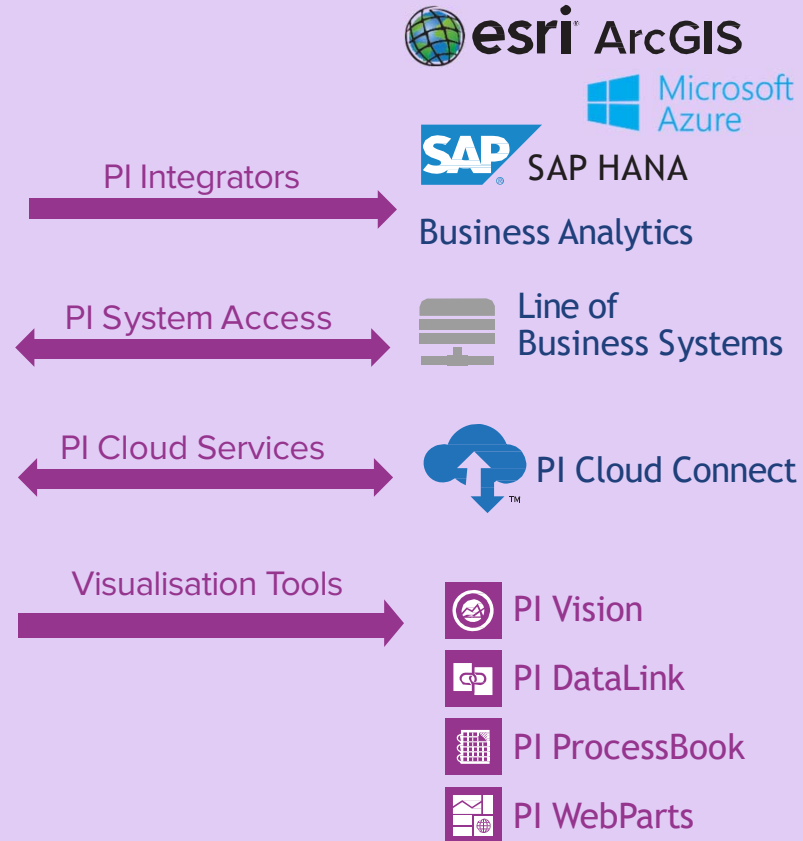

Integrated Supply Chain Monitoring

Ales Soudek

Phosphate Supply Chain

Collect

Data Sources

PI Interfaces
&
PI Connectors

Store & Enhance

Deliver

Phosphate Supply Chain

Challenge

Coordination of availability of assets and materials between the mining company, the rail company, and the shipping company.

Solution

Deployed the latest OSIsoft PI technology including PI AF, PI Cloud technologies, and PI Vision as an advanced foundation for Process Monitoring, Condition Based Maintenance & Advanced Analytics

Benefits

Third party expert surveillance of critical equipment. Seamless coordination between the mining, rail, and shipping companies resulting in increased production and operational efficiency

謝謝
 DZIĘKUJĘ CI
 NGIYABONGA
 TEŞEKKÜR EDERİM
 DANKIE
 TERIMA KASIH
 SPASIBO
 ПАСИБО
 GRAZIE
 МАХАДСАНИД
 GO RAIBH MAITH AGAT
 БЛАГОДАРЯ
 GRACIAS
 ТИ БЛАГОДАРАМ
 TAK DANKE
 RAHMAT
 HATUR NUHUN
 PAXMAT САГА
 CÁM ƠN BẠN
 WAZVIITA
 TAPADH LEIBH
 KEA LEBONA
 БАЯРЛАЛАА
 MISAOTRA ANAO
 WHAKAWHETAI KOE
 DANKON TANK TAPADH LEAT
 MATUR NUWUN
 ХВАЛА ВАМ
 MULȚUMESC
 GRAZIE
 고맙습니다
 SHUKRA
 HVALA
 FAAFETAI
 ESKERRIK ASKO
 HVALA
 TEŞEKKÜR EDERİM
 OBRIGADO
 DANKJE
 ΕΥΧΑΡΙΣΤΩ
 GRATIAS TIBI
 AČIŪ
 SALAMAT
 MAHALO IĀ 'ŌE
 TAKK SKALDU HA
 ДЗЯКУЙ
 MERCI
 DI OU MÈSI
 ĀKIJEM
 GRAZZI
 PAKKA PÉR
 ありがとうございました
 SIPAS JI WERE
 TERIMA KASIH
 UA TSAUG RAU KOJ
 TI БЛАГОДАРАМ
 СИПОС
 KÖSZÖNÖM
 GRACIES
 SALAMAT
 MAHADSANID
 MAHALO IĀ 'ŌE
 DZЯКУЙ
 FALEMINDERIT