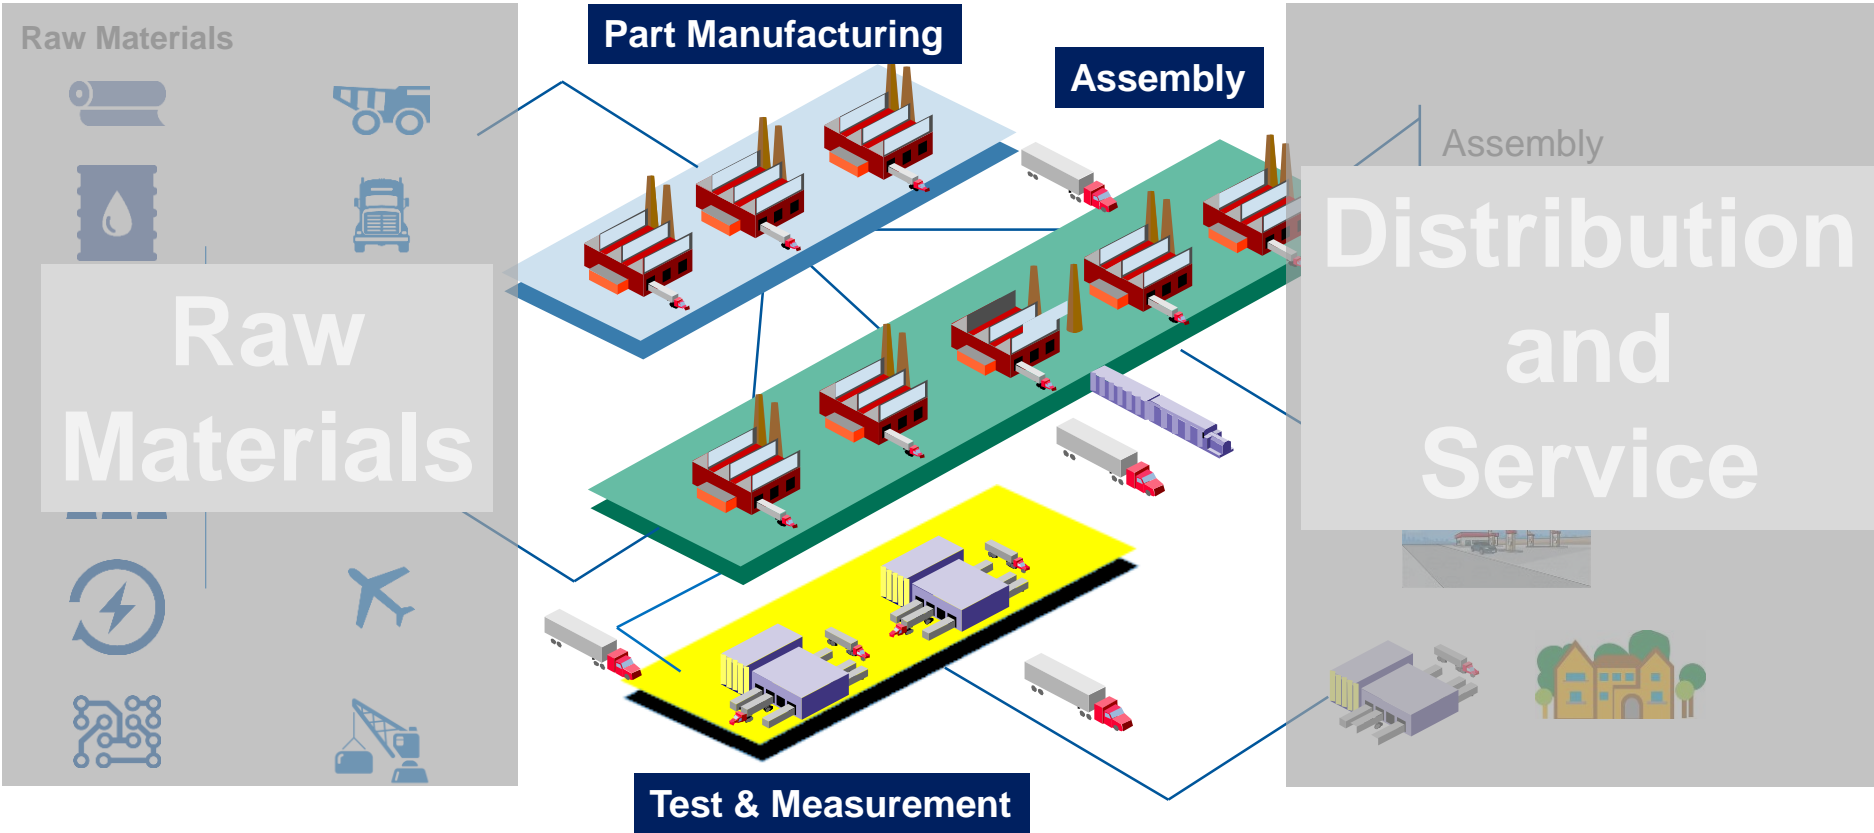

Supply
Chain Agility

Operational
Efficiency

Operational Resilience

Track Summary

Presentation	Company	Speaker
<i>Bringing Unity to Manufacturing Diversity through PI System Deployment and Governance</i>	Blount International	Kaela Jenkins
<i>Digital journey to operational excellence continues for leading-edge container terminal operator</i>	TraPac	Mark Jensen Jack Lei
<i>From Data to Action: How Decisions Are Made at AGC</i>	AGC Glass North America	Bradley Willson
<i>Monitoring manufacturing quality and device health</i>	General Atomics	Russell Manson Anna Kaplan
<i>OEE Model for Canning Craft Beer</i>	Deschutes Brewery	Kyle Kotaich
<i>Practical view on the role of PI System in industry 4.0+ and AI for manufacturing</i>	Maya HTT & Dunelm and Assoc.	Remi Duquette Martin Davis
<i>Increase Operational Efficiency by Combining PI System Sensor Data and Maintenance Records</i>	HBM nCode Federal	Guga Gugaratshan Vasileios Geroulas

Manufacturing Value Chain

Manufacturing Value Chain

Enabling Operational Resiliency

“Connecting and Empowering PI System Users Worldwide”

Join the Conversation!

- Ask questions, get answers
- Collaborate with others in your industry
- Discuss PI World Online Content
- Open to everyone