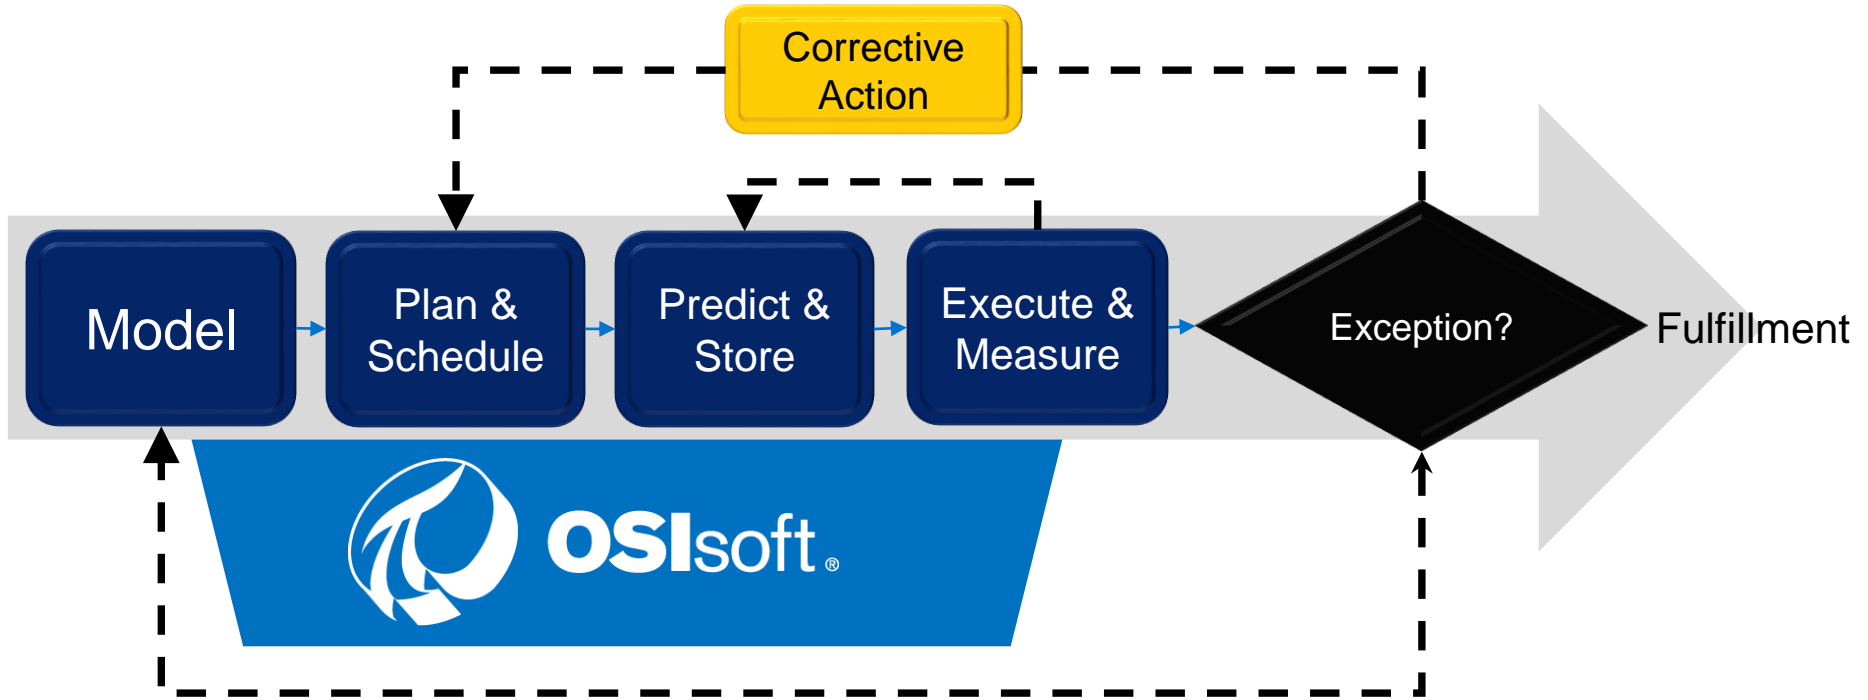

Enabling Operational Resiliency