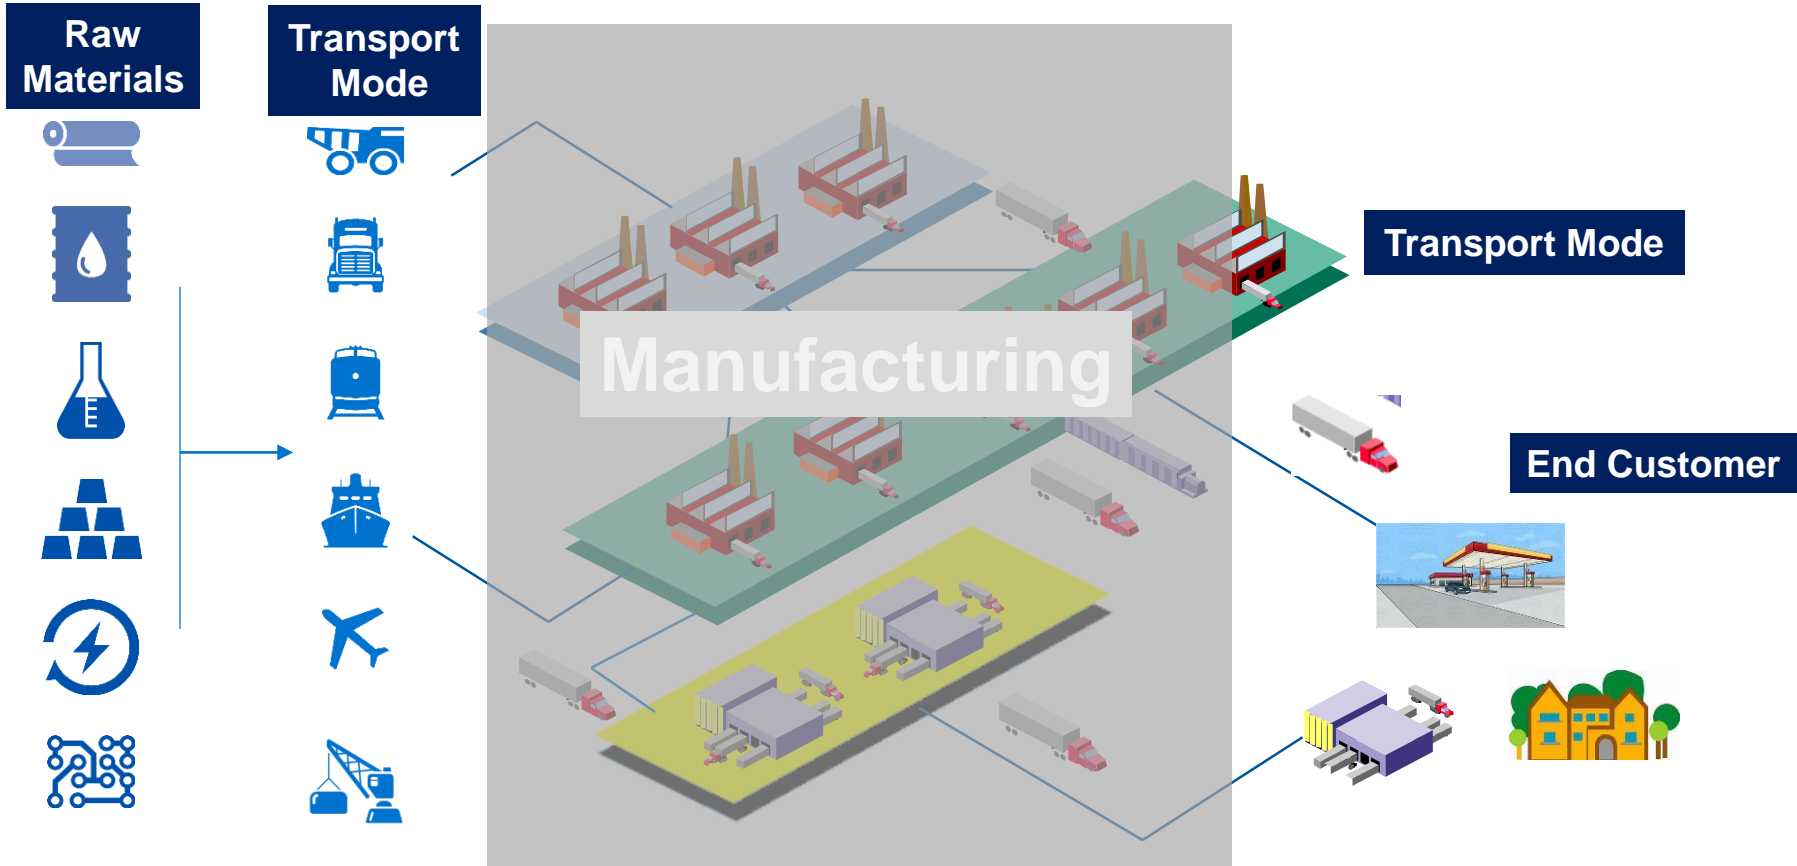

Welcome to the Manufacturing and Transportation Track

Enrique Herrera – Manufacturing Industry Principal

eherrera@osisoft.com

Matthew Miller – Transportation & Supply Chain Industry Principal

mmiller@osisoft.com

Supply
Chain Agility

Operational
Efficiency

Operational Resilience

Track Summary

Presentation	Company	Speaker
<i>Bringing Unity to Manufacturing Diversity through PI System Deployment and Governance</i>	Blount International	Kaela Jenkins
<i>Digital journey to operational excellence continues for leading-edge container terminal operator</i>	TraPac	Mark Jensen Jack Lei
<i>From Data to Action: How Decisions Are Made at AGC</i>	AGC Glass North America	Bradley Willson
<i>Monitoring manufacturing quality and device health</i>	General Atomics	Russell Manson Anna Kaplan
<i>OEE Model for Canning Craft Beer</i>	Deschutes Brewery	Kyle Kotaich
<i>Practical view on the role of PI System in industry 4.0+ and AI for manufacturing</i>	Maya HTT & Dunelm and Assoc.	Remi Duquette Martin Davis
<i>Increase Operational Efficiency by Combining PI System Sensor Data and Maintenance Records</i>	HBM nCode Federal	Guga Gugaratshan Vasileios Geroulas

Manufacturing Value Chain

Manufacturing Value Chain

Enabling Operational Resiliency

“Connecting and Empowering PI System Users Worldwide”

Join the Conversation!

- Ask questions, get answers
- Collaborate with others in your industry
- Discuss PI World Online Content
- Open to everyone