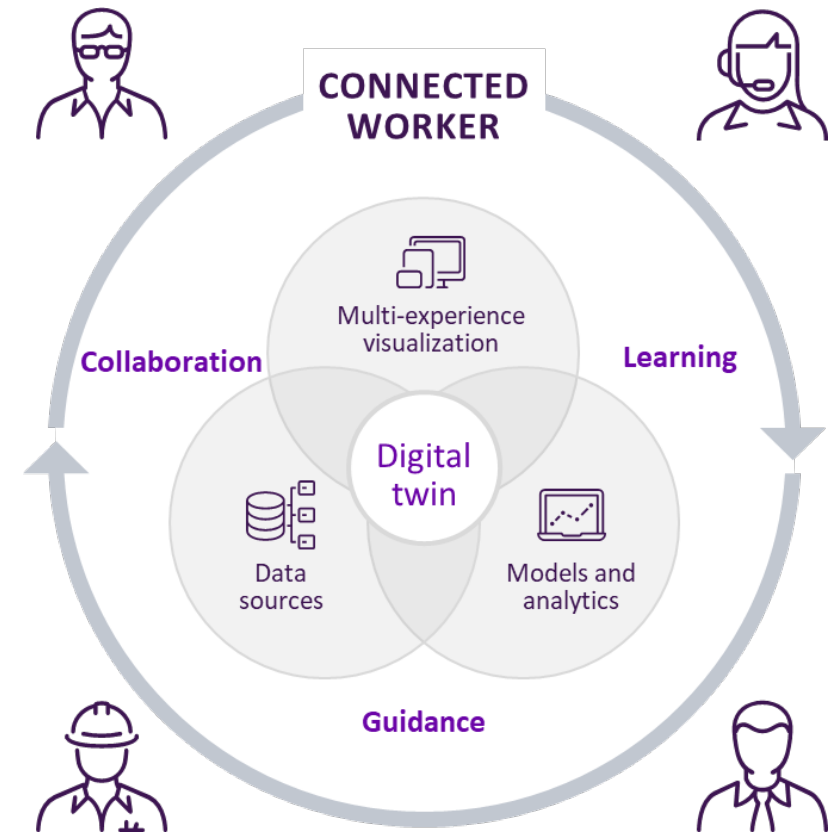

Join us tonight at Zuidpool

Offsite event behind the RAI

18:30 – 22:30

Industrial companies struggle to share timely, accurate data across their global ecosystem

Imagine if all parties in a value chain were optimized in parallel: Data is the accelerator of the connected industrial economy

Data becomes the foundation of a connected community...

This connected community will transform work

Break down silos and connect your teams with trusted information and insights

... enabled by the latest technology in a SaaS or hybrid cloud environment