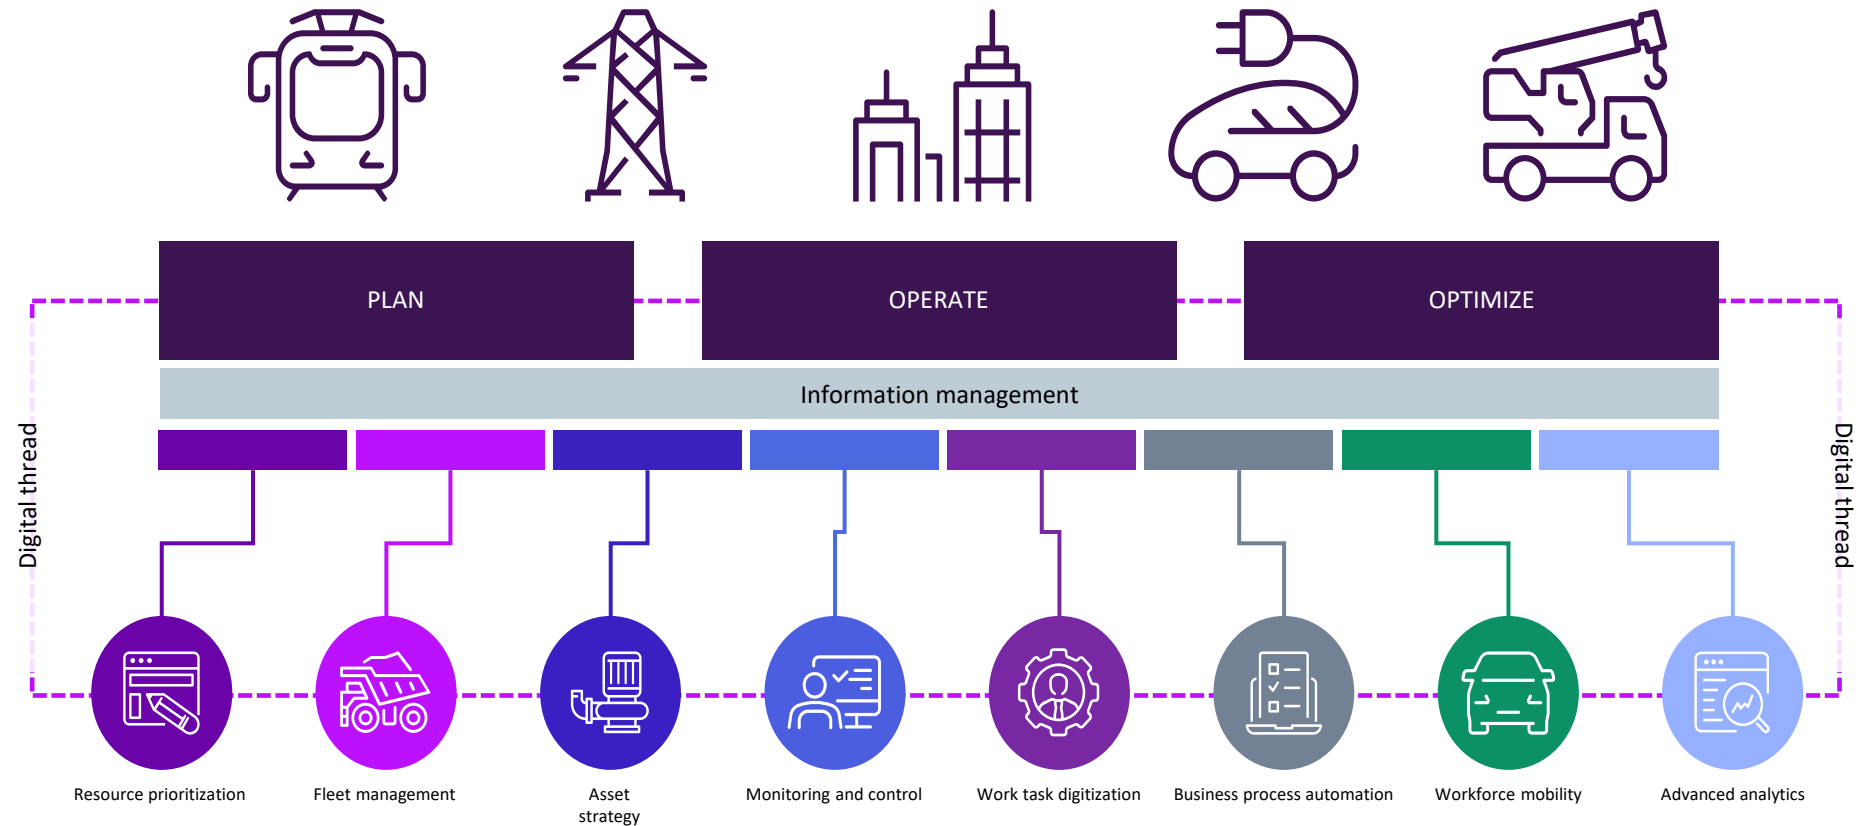

Join us tonight at Zuidpool

Offsite event behind the RAI

18:30 – 22:30

Industrial companies struggle to share timely, accurate data across their global ecosystem

Imagine if all parties in a value chain were optimized in parallel: Data is the accelerator of the connected industrial economy

Data becomes the foundation of a connected community...

This connected community will transform work

Break down silos and connect your teams with trusted information and insights

... enabled by the latest technology in a SaaS or hybrid cloud environment

Two world-class software experts have come together

Providing end-to-end customer value with best of breed industrial software

1 Better data
Accuracy, reliability, context, scope and scale

2 Smarter solutions
With better integration, while maintaining neutrality

3 Proven results
Efficiency, agility, reliability, sustainability

Delivering a complete digital thread, purpose-built for industry

Accelerate time to value with trusted industrial hybrid SaaS solutions

Optimizing your supply chain and infrastructure lifecycle